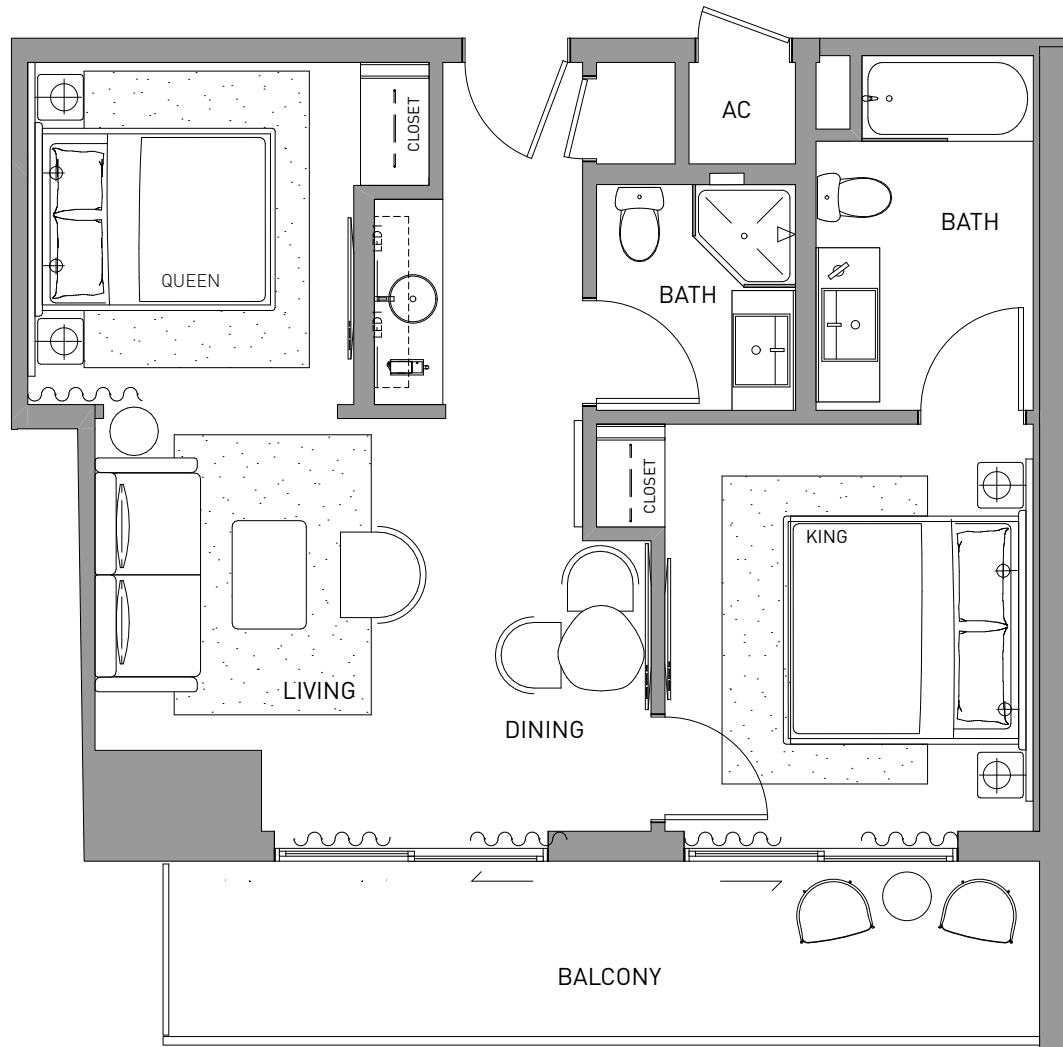

2 BEDROOM 1 BATHROOM  
+ BALCONY

LINE 01 FLOOR 16-23

INTERIOR 730 SF 68 M<sup>2</sup>  
BALCONY 159 SF 15 M<sup>2</sup>  
TOTAL 889 SF 83 M<sup>2</sup>

1 BEDROOM 1 BATHROOM  
+ BALCONY

LINE 02 FLOOR 16-23

INTERIOR 594 SF 55 M<sup>2</sup>  
BALCONY 164 SF 15 M<sup>2</sup>  
TOTAL 758 SF 73 M<sup>2</sup>

1 BEDROOM 1 BATHROOM  
+ BALCONY

LINE FLOOR  
02 16-23  
(ADA)

INTERIOR 594 SF 55 M<sup>2</sup>  
BALCONY 164 SF 15 M<sup>2</sup>  
TOTAL 758 SF 73 M<sup>2</sup>

1 BEDROOM 1 BATHROOM

LINE

11

FLOOR

16-23

INTERIOR 545 SF 51 M<sup>2</sup>

BALCONY 152 SF 14 M<sup>2</sup>

TOTAL 697 SF 65 M<sup>2</sup>

1 BEDROOM + DEN  
2 BATHROOM

LINE 12 FLOOR 16-23

INTERIOR 703 SF 65 M<sup>2</sup>  
BALCONY 140 SF 13 M<sup>2</sup>  
TOTAL 843 SF 78 M<sup>2</sup>

STUDIO 1 BATHROOM

LINE 13 FLOOR 16-23

INTERIOR 414 SF 38 M<sup>2</sup>  
TOTAL 414 SF 38 M<sup>2</sup>