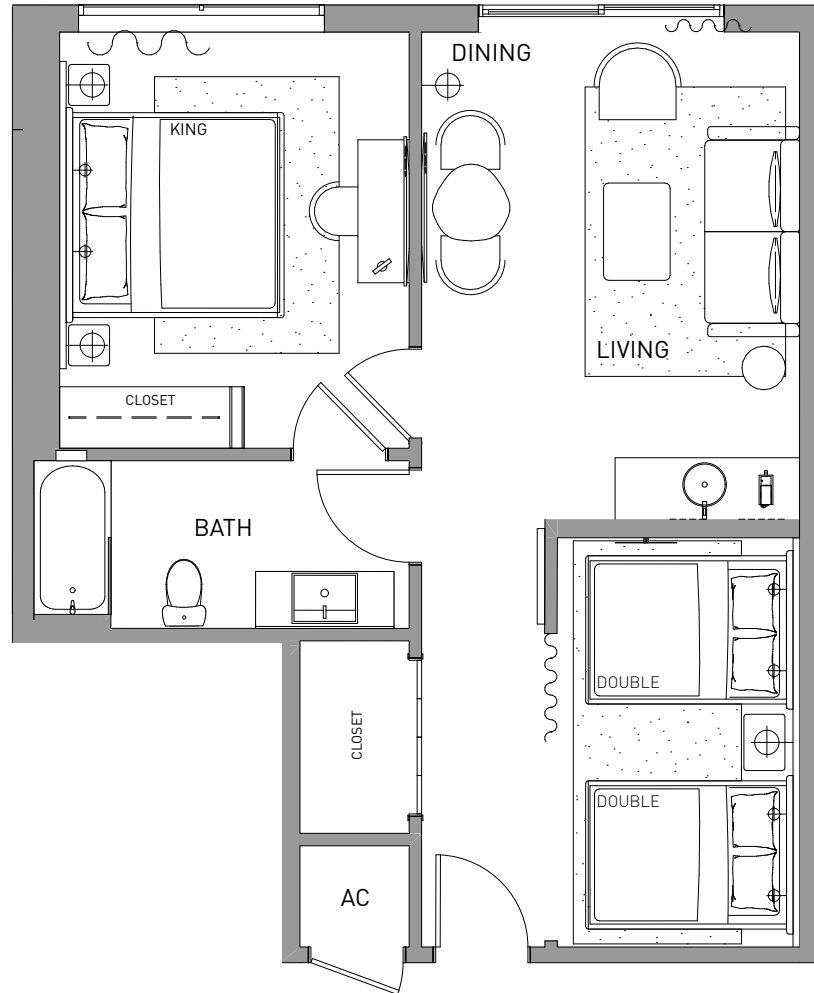

2 BEDROOM 1 BATHROOM  
+ BALCONY

LINE 01 FLOOR 16-23

INTERIOR 730 SF 68 M<sup>2</sup>  
BALCONY 159 SF 15 M<sup>2</sup>  
TOTAL 889 SF 83 M<sup>2</sup>

1 BEDROOM 1 BATHROOM  
+ BALCONY

LINE 02 FLOOR 16-23

INTERIOR 594 SF 55 M<sup>2</sup>  
BALCONY 164 SF 15 M<sup>2</sup>  
TOTAL 758 SF 73 M<sup>2</sup>

1 BEDROOM 1 BATHROOM  
+ BALCONY

LINE FLOOR  
02 16-23  
(ADA)

INTERIOR 594 SF 55 M<sup>2</sup>  
BALCONY 164 SF 15 M<sup>2</sup>  
TOTAL 758 SF 73 M<sup>2</sup>

2 BEDROOM 2 BATHROOM

LINE 15 (ADA)  
FLOOR 16-23

INTERIOR	900 SF	84 M <sup>2</sup>
BALCONY	248 SF	23 M <sup>2</sup>
TOTAL	1,148 SF	107 M <sup>2</sup>

STUDIO 1 BATHROOM

LINE 16  
FLOOR 16-23

INTERIOR 447 SF 42 M<sup>2</sup>  
TOTAL 447 SF 42 M<sup>2</sup>

1 BEDROOM + DEN  
1 BATHROOM

LINE 17 FLOOR 16-23

INTERIOR 729 SF 68 M<sup>2</sup>  
TOTAL 729 SF 68 M<sup>2</sup>

1 BEDROOM 1 BATHROOM

LINE 18  
FLOOR 16-23

INTERIOR 646 SF 60 M<sup>2</sup>  
TOTAL 646 SF 60 M<sup>2</sup>