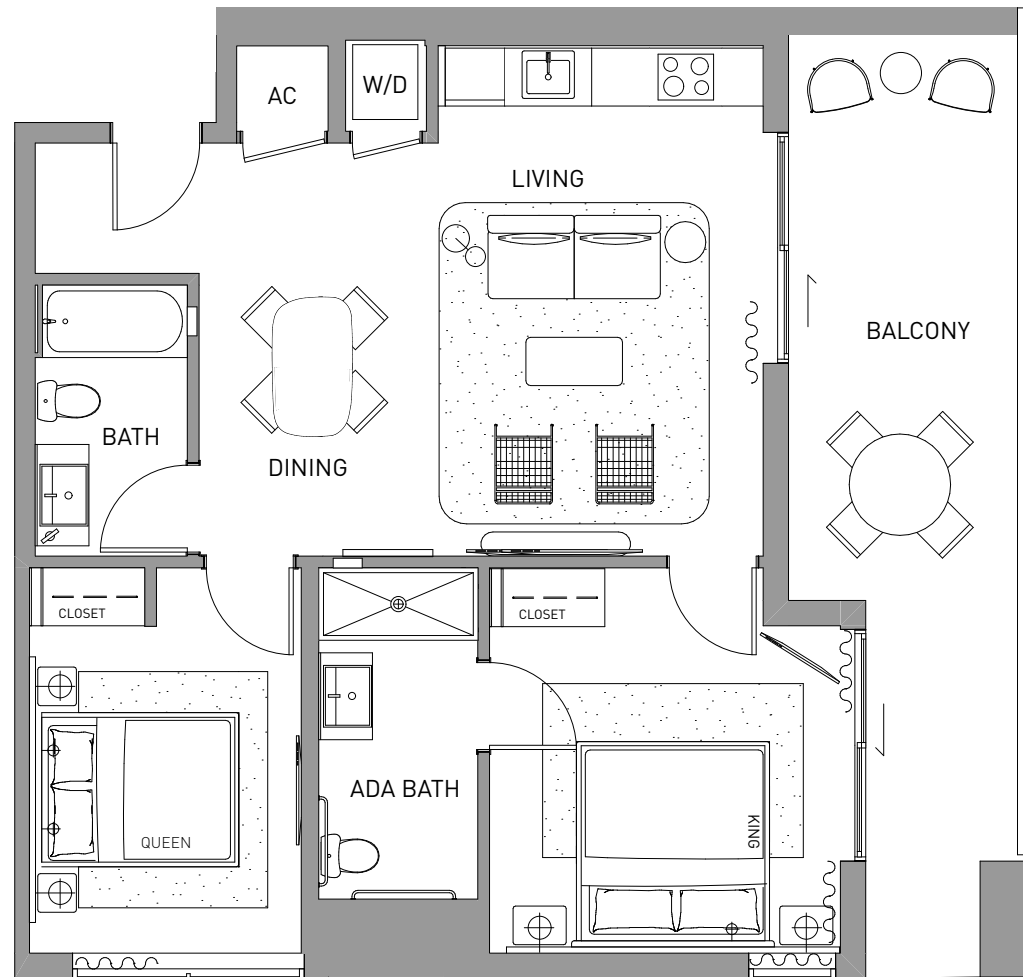

2 BEDROOM 2 BATHROOM

LINE 15 (ADA)
FLOOR 16-23

INTERIOR	900 SF	84 M²
BALCONY	248 SF	23 M²
TOTAL	1,148 SF	107 M²