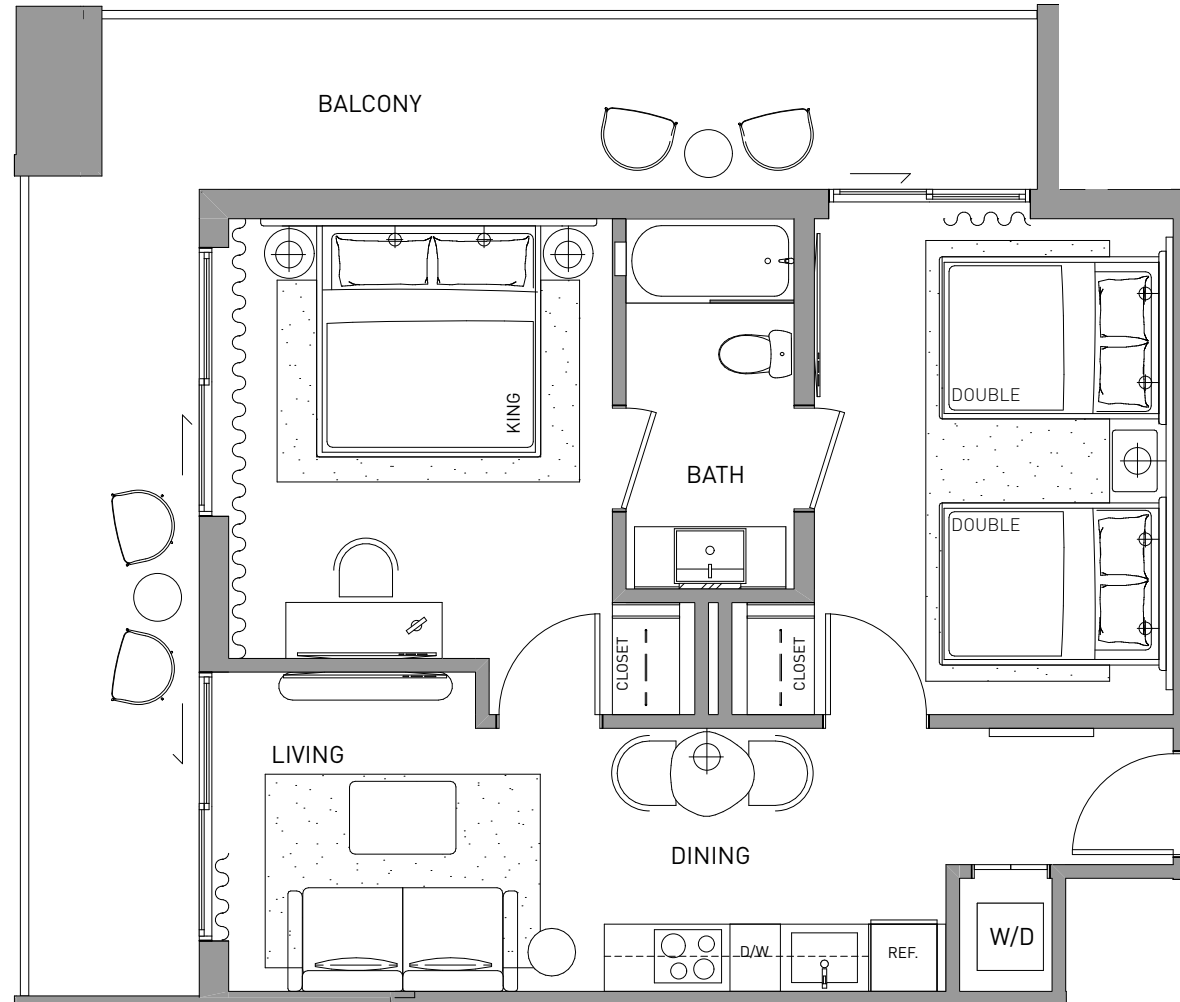

2 BEDROOM 1 BATHROOM  
+ BALCONY

LINE 01 FLOOR 16-23

INTERIOR 730 SF 68 M<sup>2</sup>  
BALCONY 159 SF 15 M<sup>2</sup>  
TOTAL 889 SF 83 M<sup>2</sup>

1 BEDROOM 1 BATHROOM  
+ BALCONY

LINE 02 FLOOR 16-23

INTERIOR 594 SF 55 M<sup>2</sup>  
BALCONY 164 SF 15 M<sup>2</sup>  
TOTAL 758 SF 73 M<sup>2</sup>

1 BEDROOM 1 BATHROOM  
+ BALCONY

LINE FLOOR  
02 16-23  
(ADA)

INTERIOR 594 SF 55 M<sup>2</sup>  
BALCONY 164 SF 15 M<sup>2</sup>  
TOTAL 758 SF 73 M<sup>2</sup>

2 BEDROOM 1 BATHROOM

LINE 03 FLOOR 16-23

INTERIOR	703 SF	65 M <sup>2</sup>
BALCONY	310 SF	29 M <sup>2</sup>
TOTAL	1,013 SF	94 M <sup>2</sup>

STUDIO 1 BATHROOM  
+ BALCONY

LINE 04 FLOOR 16-23

INTERIOR 398 SF 37 M<sup>2</sup>  
BALCONY 71 SF 7 M<sup>2</sup>  
TOTAL 469 SF 44 M<sup>2</sup>

STUDIO 1 BATHROOM  
+ BALCONY

LINE FLOOR  
05 16-23

INTERIOR 389 SF 36 M<sup>2</sup>  
BALCONY 80 SF 7 M<sup>2</sup>  
TOTAL 469 SF 44 M<sup>2</sup>

STUDIO 1 BATHROOM  
+ BALCONY

LINE FLOOR  
06 16-23

INTERIOR 389 SF 36 M<sup>2</sup>  
BALCONY 71 SF 7 M<sup>2</sup>  
TOTAL 460 SF 43 M<sup>2</sup>