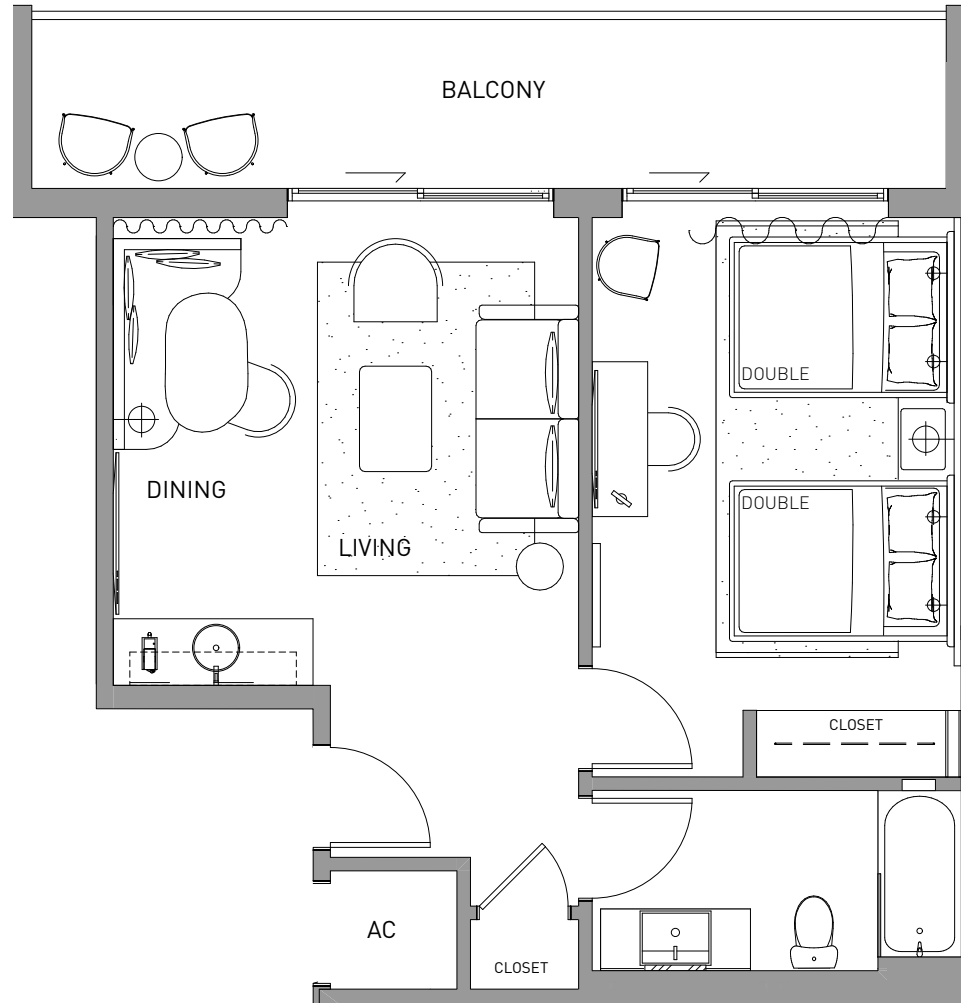

2 BEDROOM 1 BATHROOM  
+ BALCONY

LINE 01 FLOOR 16-23

INTERIOR 730 SF 68 M<sup>2</sup>  
BALCONY 159 SF 15 M<sup>2</sup>  
TOTAL 889 SF 83 M<sup>2</sup>

1 BEDROOM 1 BATHROOM  
+ BALCONY

LINE 02 FLOOR 16-23

INTERIOR 594 SF 55 M<sup>2</sup>  
BALCONY 164 SF 15 M<sup>2</sup>  
TOTAL 758 SF 73 M<sup>2</sup>

1 BEDROOM 1 BATHROOM  
+ BALCONY

LINE FLOOR  
02 16-23  
(ADA)

INTERIOR 594 SF 55 M<sup>2</sup>  
BALCONY 164 SF 15 M<sup>2</sup>  
TOTAL 758 SF 73 M<sup>2</sup>

2 BEDROOM 1 BATHROOM

LINE 03 FLOOR 16-23

INTERIOR	703 SF	65 M <sup>2</sup>
BALCONY	310 SF	29 M <sup>2</sup>
TOTAL	1,013 SF	94 M <sup>2</sup>

STUDIO 1 BATHROOM  
+ BALCONY

LINE 04 FLOOR 16-23

INTERIOR 398 SF 37 M<sup>2</sup>  
BALCONY 71 SF 7 M<sup>2</sup>  
TOTAL 469 SF 44 M<sup>2</sup>