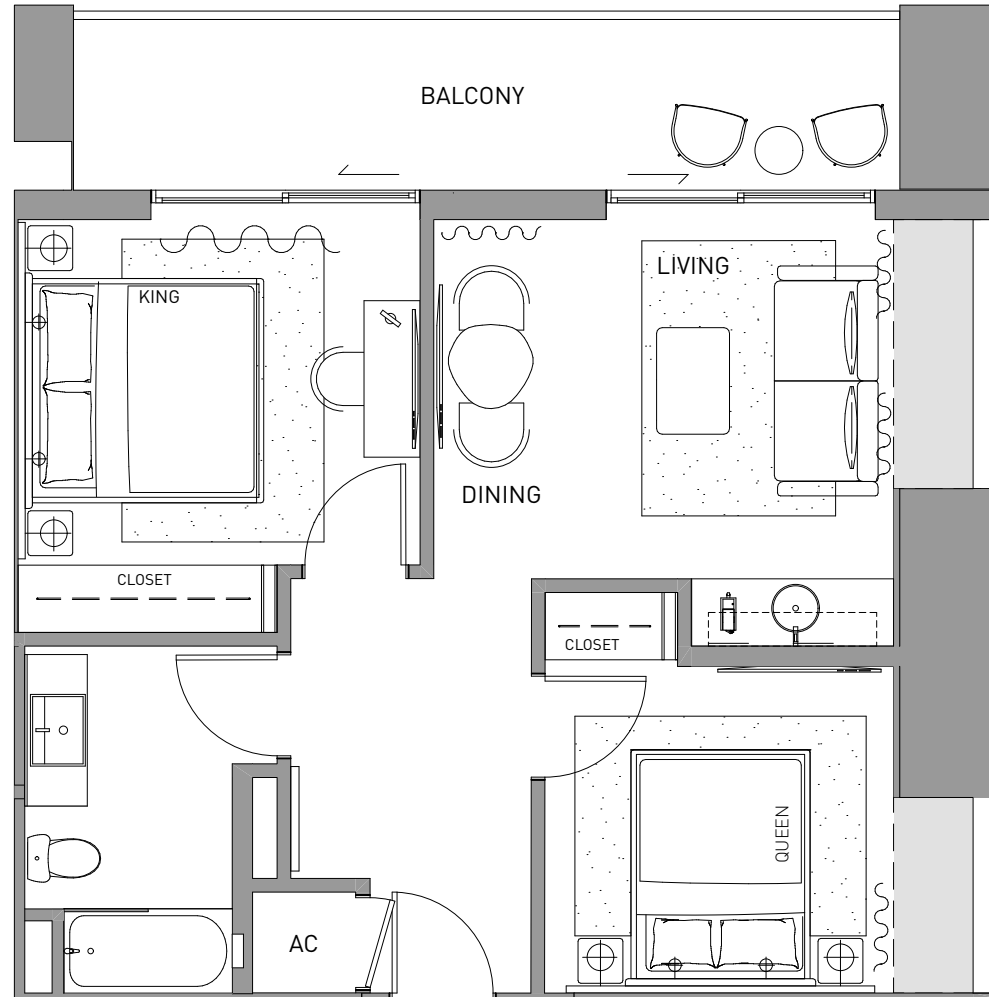

2 BEDROOM 1 BATHROOM  
+ BALCONY

LINE 01 FLOOR 16-23

INTERIOR 730 SF 68 M<sup>2</sup>  
BALCONY 159 SF 15 M<sup>2</sup>  
TOTAL 889 SF 83 M<sup>2</sup>

1 BEDROOM 1 BATHROOM  
+ BALCONY

LINE 02 FLOOR 16-23

INTERIOR 594 SF 55 M<sup>2</sup>  
BALCONY 164 SF 15 M<sup>2</sup>  
TOTAL 758 SF 73 M<sup>2</sup>

1 BEDROOM 1 BATHROOM  
+ BALCONY

LINE FLOOR  
02 16-23  
(ADA)

INTERIOR 594 SF 55 M<sup>2</sup>  
BALCONY 164 SF 15 M<sup>2</sup>  
TOTAL 758 SF 73 M<sup>2</sup>

2 BEDROOM 1 BATHROOM

LINE 03 FLOOR 16-23

INTERIOR	703 SF	65 M <sup>2</sup>
BALCONY	310 SF	29 M <sup>2</sup>
TOTAL	1,013 SF	94 M <sup>2</sup>

STUDIO 1 BATHROOM  
+ BALCONY

LINE 04 FLOOR 16-23

INTERIOR 398 SF 37 M<sup>2</sup>  
BALCONY 71 SF 7 M<sup>2</sup>  
TOTAL 469 SF 44 M<sup>2</sup>