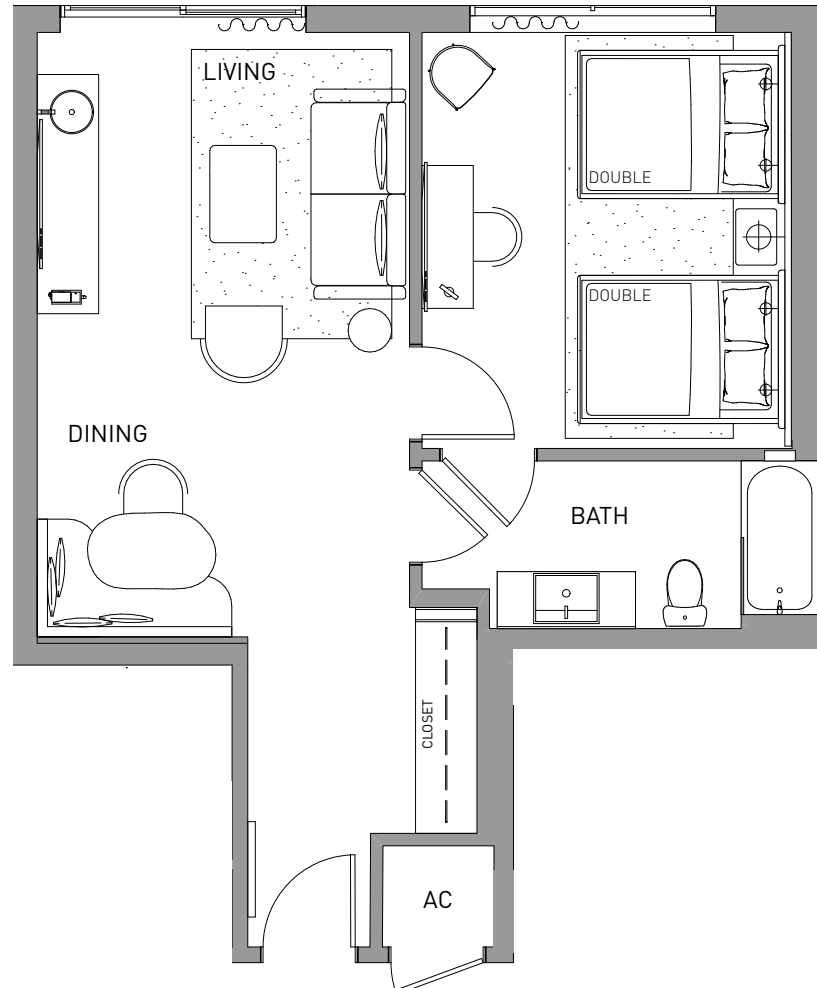

2 BEDROOM 1 BATHROOM  
+ BALCONY

LINE 01 FLOOR 16-23

INTERIOR 730 SF 68 M<sup>2</sup>  
BALCONY 159 SF 15 M<sup>2</sup>  
TOTAL 889 SF 83 M<sup>2</sup>

1 BEDROOM 1 BATHROOM  
+ BALCONY

LINE 02 FLOOR 16-23

INTERIOR 594 SF 55 M<sup>2</sup>  
BALCONY 164 SF 15 M<sup>2</sup>  
TOTAL 758 SF 73 M<sup>2</sup>

1 BEDROOM 1 BATHROOM  
+ BALCONY

LINE FLOOR  
02 16-23  
(ADA)

INTERIOR 594 SF 55 M<sup>2</sup>  
BALCONY 164 SF 15 M<sup>2</sup>  
TOTAL 758 SF 73 M<sup>2</sup>

1 BEDROOM + DEN  
1 BATHROOM

LINE 17 FLOOR 16-23

INTERIOR 729 SF 68 M<sup>2</sup>  
TOTAL 729 SF 68 M<sup>2</sup>

1 BEDROOM 1 BATHROOM

LINE 18  
FLOOR 16-23

INTERIOR 646 SF 60 M<sup>2</sup>  
TOTAL 646 SF 60 M<sup>2</sup>