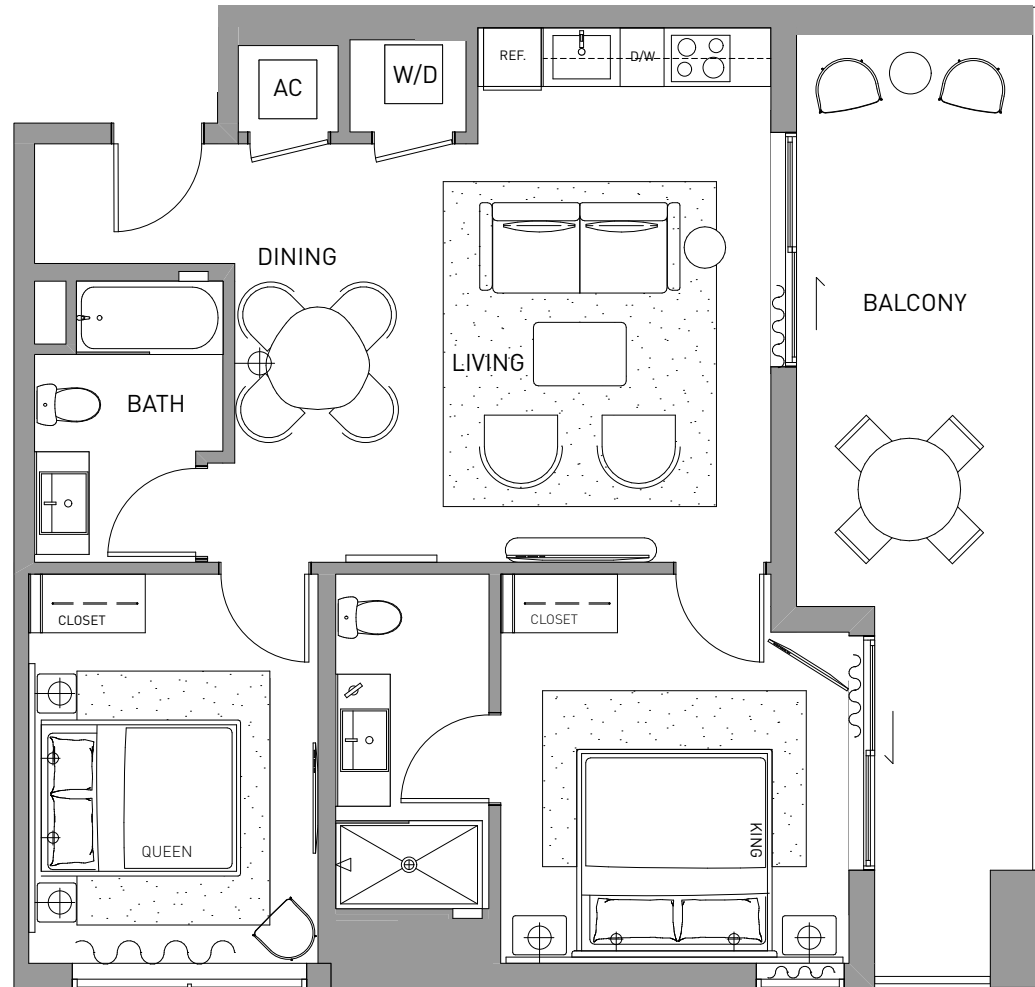

2 BEDROOM 2 BATHROOM

LINE 14 FLOOR 16-23

INTERIOR	875 SF	81 M <sup>2</sup>
BALCONY	260 SF	24 M <sup>2</sup>
TOTAL	1,135 SF	105 M <sup>2</sup>

2 BEDROOM 2 BATHROOM

LINE 15 FLOOR 16-23

INTERIOR	900 SF	84 M <sup>2</sup>
BALCONY	248 SF	23 M <sup>2</sup>
TOTAL	1,148 SF	107 M <sup>2</sup>