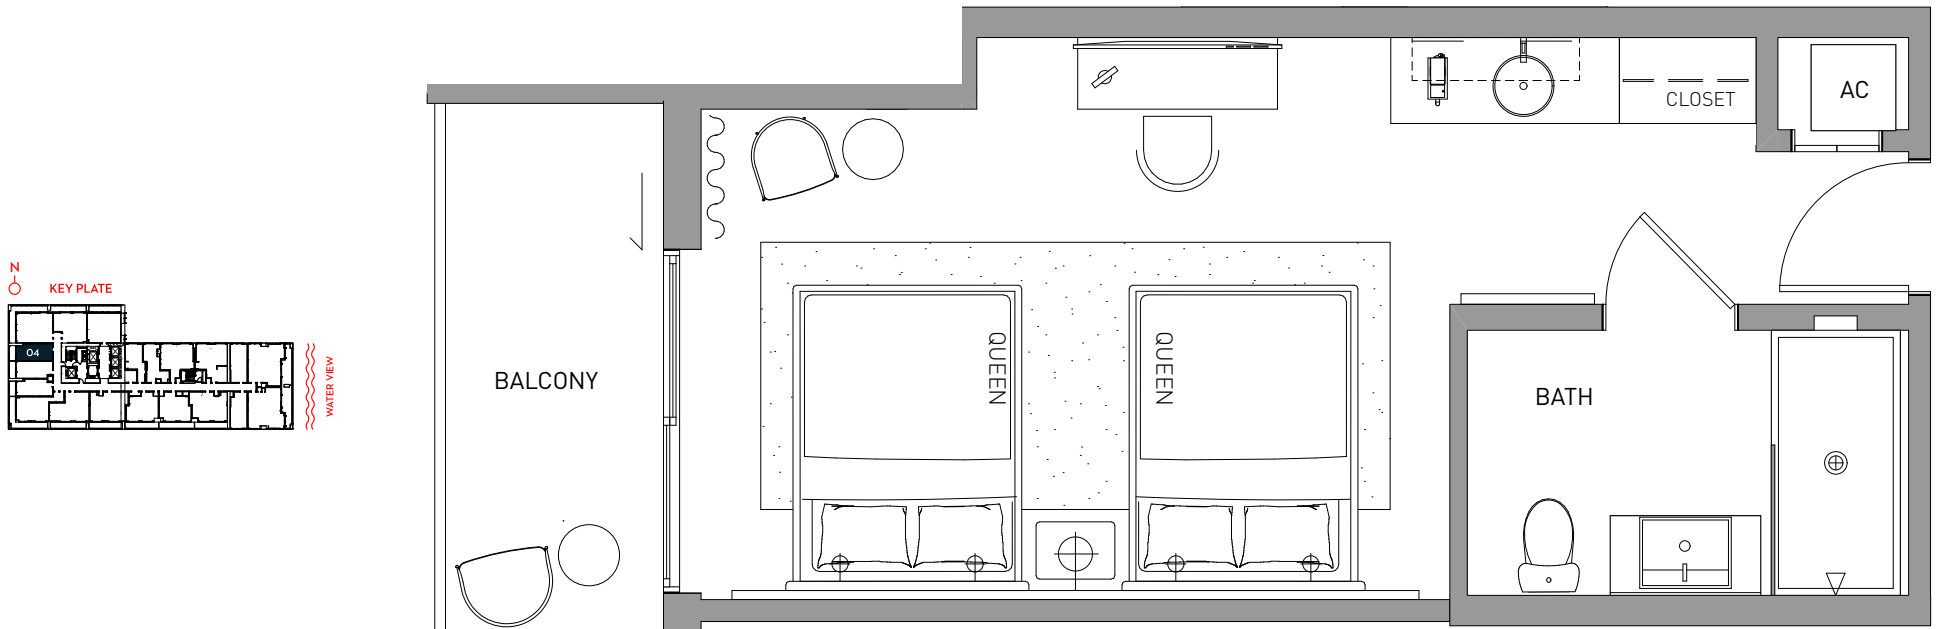

INTERIOR 594 SF 55 M<sup>2</sup>  
BALCONY 164 SF 15 M<sup>2</sup>  
TOTAL 758 SF 73 M<sup>2</sup>

1 BEDROOM 1 BATHROOM  
+ BALCONY

LINE FLOOR  
02 16-23  
(ADA)

INTERIOR 594 SF 55 M<sup>2</sup>  
BALCONY 164 SF 15 M<sup>2</sup>  
TOTAL 758 SF 73 M<sup>2</sup>

2 BEDROOM 1 BATHROOM

LINE 03 FLOOR 16-23

INTERIOR	703 SF	65 M <sup>2</sup>
BALCONY	310 SF	29 M <sup>2</sup>
TOTAL	1,013 SF	94 M <sup>2</sup>

STUDIO 1 BATHROOM  
+ BALCONY

LINE 04 FLOOR 16-23

INTERIOR 398 SF 37 M<sup>2</sup>  
BALCONY 71 SF 7 M<sup>2</sup>  
TOTAL 469 SF 44 M<sup>2</sup>

STUDIO 1 BATHROOM  
+ BALCONY

LINE FLOOR  
05 16-23

INTERIOR 389 SF 36 M<sup>2</sup>  
BALCONY 80 SF 7 M<sup>2</sup>  
TOTAL 469 SF 44 M<sup>2</sup>

STUDIO 1 BATHROOM  
+ BALCONY

LINE FLOOR  
06 16-23

INTERIOR 389 SF 36 M<sup>2</sup>  
BALCONY 71 SF 7 M<sup>2</sup>  
TOTAL 460 SF 43 M<sup>2</sup>