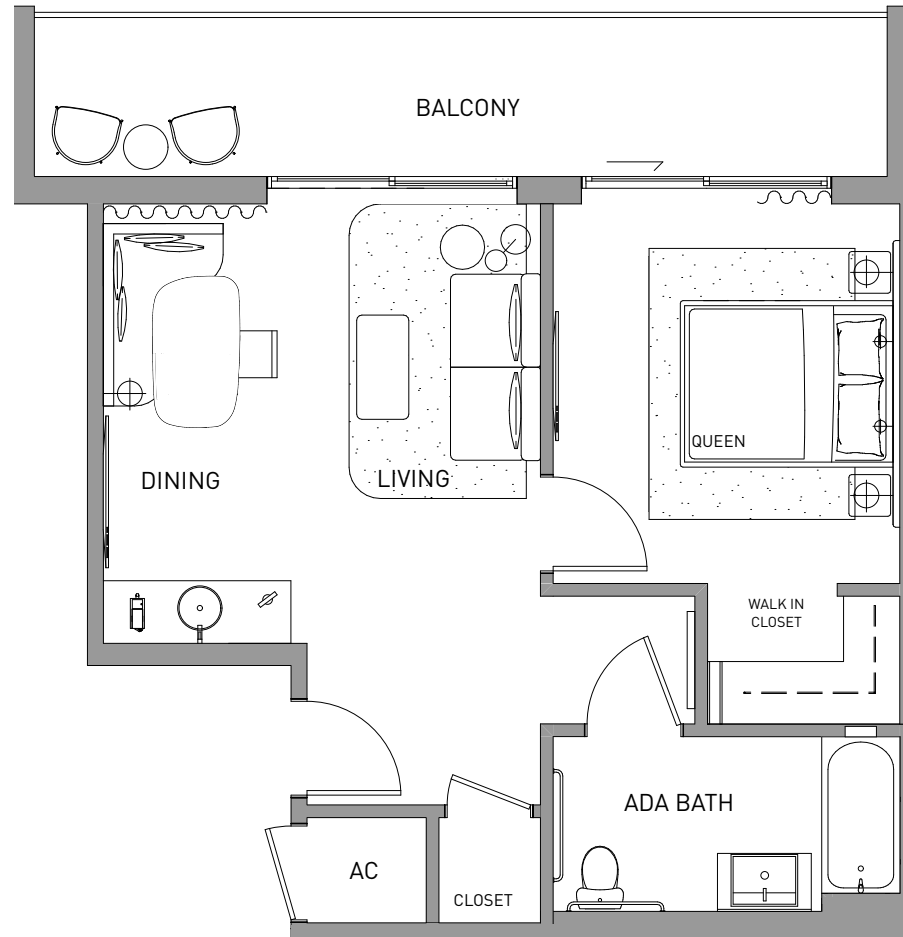

2 BEDROOM 1 BATHROOM  
+ BALCONY

LINE 01 FLOOR 16-23

INTERIOR 730 SF 68 M<sup>2</sup>  
BALCONY 159 SF 15 M<sup>2</sup>  
TOTAL 889 SF 83 M<sup>2</sup>

1 BEDROOM 1 BATHROOM  
+ BALCONY

LINE 02 FLOOR 16-23

INTERIOR 594 SF 55 M<sup>2</sup>  
BALCONY 164 SF 15 M<sup>2</sup>  
TOTAL 758 SF 73 M<sup>2</sup>

1 BEDROOM 1 BATHROOM  
+ BALCONY

LINE FLOOR  
02 16-23  
(ADA)

INTERIOR 594 SF 55 M<sup>2</sup>  
BALCONY 164 SF 15 M<sup>2</sup>  
TOTAL 758 SF 73 M<sup>2</sup>

2 BEDROOM 1 BATHROOM

LINE 03 FLOOR 16-23

INTERIOR	703 SF	65 M <sup>2</sup>
BALCONY	310 SF	29 M <sup>2</sup>
TOTAL	1,013 SF	94 M <sup>2</sup>

STUDIO 1 BATHROOM  
+ BALCONY

LINE 04 FLOOR 16-23

INTERIOR 398 SF 37 M<sup>2</sup>  
BALCONY 71 SF 7 M<sup>2</sup>  
TOTAL 469 SF 44 M<sup>2</sup>