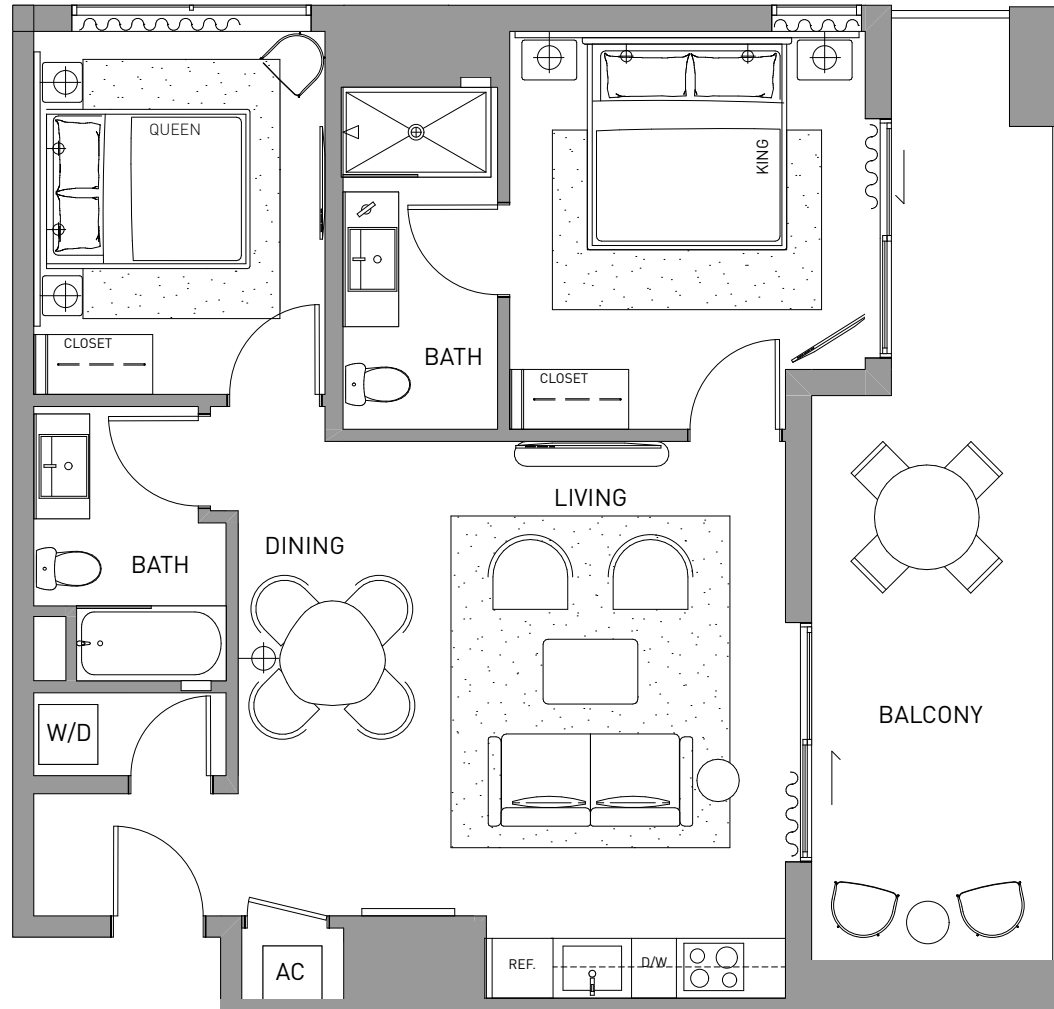

2 BEDROOM 1 BATHROOM  
+ BALCONY

LINE 01 FLOOR 16-23

INTERIOR 730 SF 68 M<sup>2</sup>  
BALCONY 159 SF 15 M<sup>2</sup>  
TOTAL 889 SF 83 M<sup>2</sup>

1 BEDROOM 1 BATHROOM  
+ BALCONY

LINE 02 FLOOR 16-23

INTERIOR 594 SF 55 M<sup>2</sup>  
BALCONY 164 SF 15 M<sup>2</sup>  
TOTAL 758 SF 73 M<sup>2</sup>

1 BEDROOM 1 BATHROOM  
+ BALCONY

LINE FLOOR  
02 16-23  
(ADA)

INTERIOR 594 SF 55 M<sup>2</sup>  
BALCONY 164 SF 15 M<sup>2</sup>  
TOTAL 758 SF 73 M<sup>2</sup>

1 BEDROOM + DEN  
2 BATHROOM

LINE 12 FLOOR 16-23

INTERIOR 703 SF 65 M<sup>2</sup>  
BALCONY 140 SF 13 M<sup>2</sup>  
TOTAL 843 SF 78 M<sup>2</sup>

STUDIO 1 BATHROOM

LINE 13 FLOOR 16-23

INTERIOR 414 SF 38 M<sup>2</sup>  
TOTAL 414 SF 38 M<sup>2</sup>

2 BEDROOM 2 BATHROOM

LINE 14 FLOOR 16-23

INTERIOR	875 SF	81 M <sup>2</sup>
BALCONY	260 SF	24 M <sup>2</sup>
TOTAL	1,135 SF	105 M <sup>2</sup>

2 BEDROOM 2 BATHROOM

LINE 15 FLOOR 16-23

INTERIOR	900 SF	84 M <sup>2</sup>
BALCONY	248 SF	23 M <sup>2</sup>
TOTAL	1,148 SF	107 M <sup>2</sup>