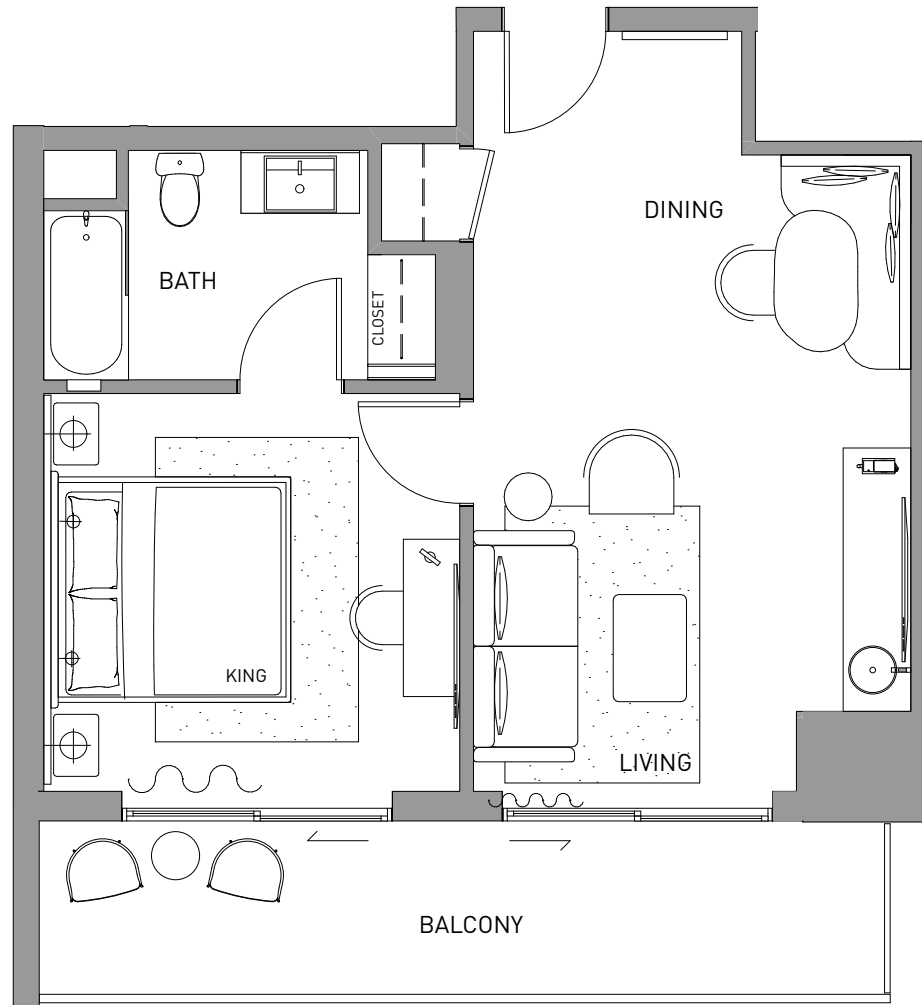

2 BEDROOM 1 BATHROOM  
+ BALCONY

LINE 01 FLOOR 16-23

INTERIOR 730 SF 68 M<sup>2</sup>  
BALCONY 159 SF 15 M<sup>2</sup>  
TOTAL 889 SF 83 M<sup>2</sup>

1 BEDROOM 1 BATHROOM  
+ BALCONY

LINE 02 FLOOR 16-23

INTERIOR 594 SF 55 M<sup>2</sup>  
BALCONY 164 SF 15 M<sup>2</sup>  
TOTAL 758 SF 73 M<sup>2</sup>

1 BEDROOM 1 BATHROOM  
+ BALCONY

LINE FLOOR  
02 16-23  
(ADA)

INTERIOR 594 SF 55 M<sup>2</sup>  
BALCONY 164 SF 15 M<sup>2</sup>  
TOTAL 758 SF 73 M<sup>2</sup>

1 BEDROOM 1 BATHROOM

LINE

11

FLOOR

16-23

INTERIOR 545 SF 51 M<sup>2</sup>

BALCONY 152 SF 14 M<sup>2</sup>

TOTAL 697 SF 65 M<sup>2</sup>

1 BEDROOM + DEN  
2 BATHROOM

LINE 12 FLOOR 16-23

INTERIOR 703 SF 65 M<sup>2</sup>  
BALCONY 140 SF 13 M<sup>2</sup>  
TOTAL 843 SF 78 M<sup>2</sup>

STUDIO 1 BATHROOM

LINE 13 FLOOR 16-23

INTERIOR 414 SF 38 M<sup>2</sup>  
TOTAL 414 SF 38 M<sup>2</sup>