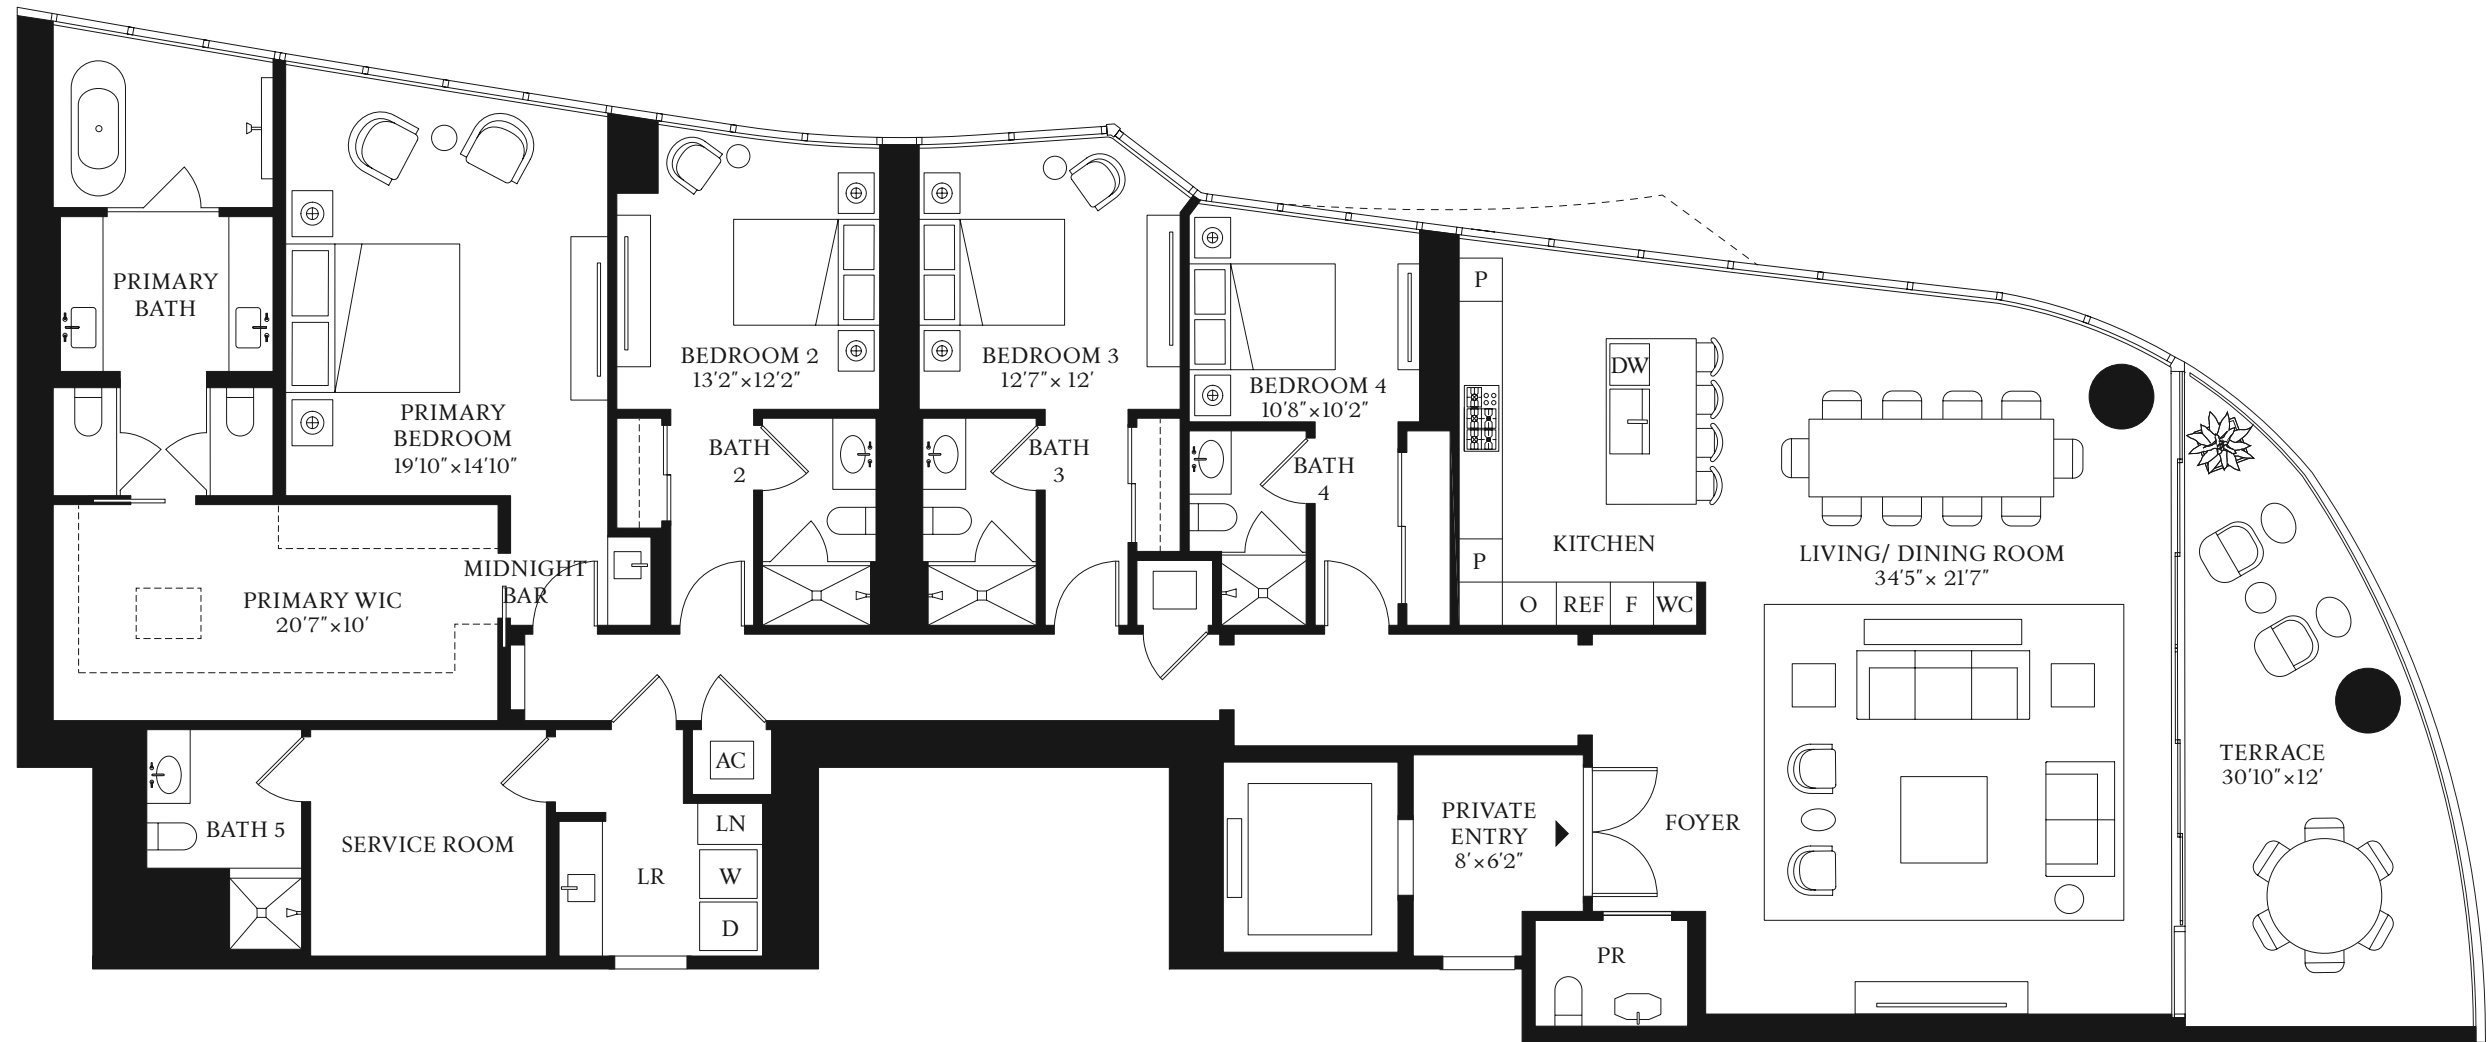

RESIDENCE

A

EAST TOWER
 4 BEDROOMS
 5 BATHROOMS
 1 POWDER ROOM

INTERIOR
 3,408 SF | 316.6 SQM
 EXTERIOR
 311 SF | 28.8 SQM

BISCAYNE BAY

BRICKELL AVE

RESIDENCE

B

EAST TOWER
 4 BEDROOMS
 5 BATHROOMS
 1 POWDER ROOM

INTERIOR
 3,390 SF | 314.9 SQM
 EXTERIOR
 311 SF | 28.8 SQM

BISCAYNE BAY

ST REGIS
MIAMI
THE RESIDENCES

RESIDENCE

C

EAST TOWER
3 BEDROOMS
3 BATHROOMS
1 POWDER ROOM

INTERIOR
2,728 SF | 253.4 SQM
EXTERIOR
238 SF | 22.1 SQM

BISCAYNE BAY

ST REGIS
MIAMI
THE RESIDENCES

RESIDENCE

D

EAST TOWER
2 BEDROOMS
2 BATHROOMS
1 POWDER ROOM

INTERIOR
2,375 SF | 220.6 SQM
EXTERIOR
238 SF | 22.1 SQM