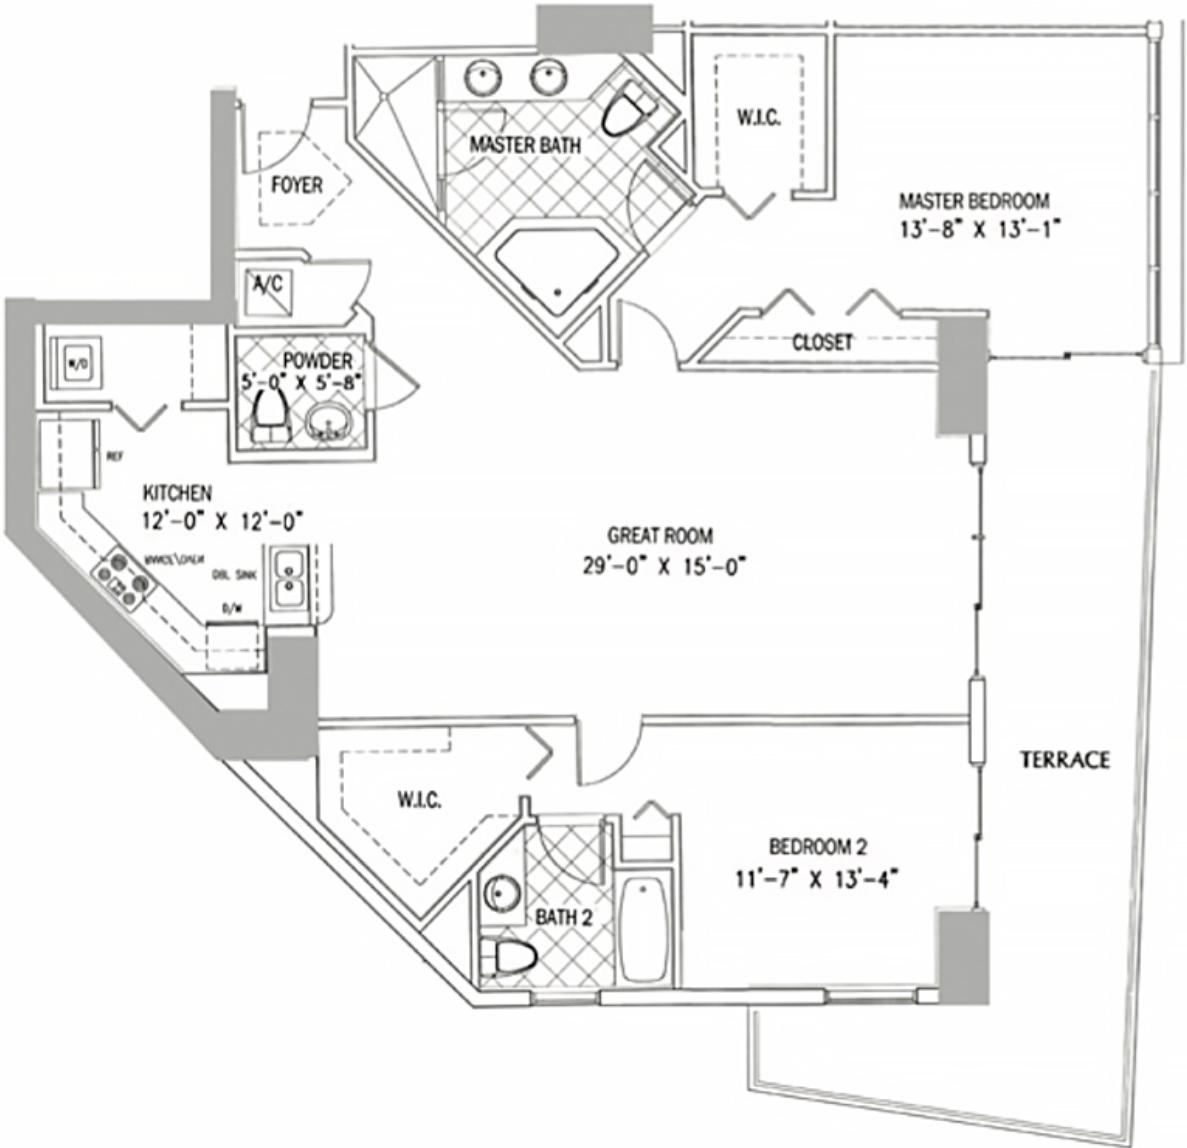

La Perla

Sunny Isles Beach

Unit 02

2 BEDROOMS 2.5 BATHS

INTERIOR AREA: 1602 SQ. FT. 149 M²
 EXTERIOR AREA: 280 SQ. FT. 26 M²