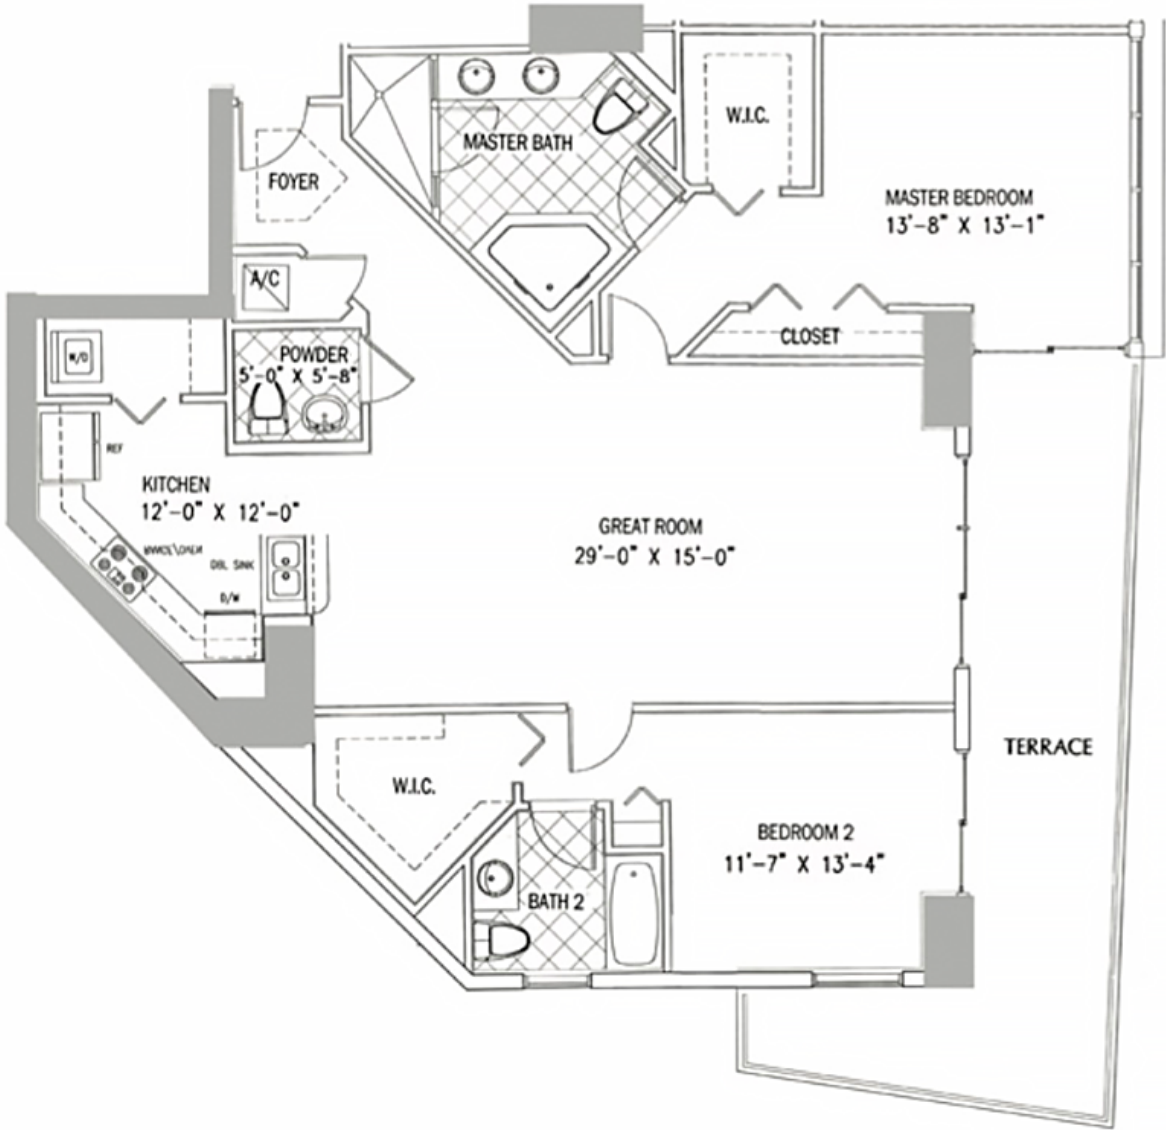

# La Perla

Sunny Isles Beach

## Unit 03

2 BEDROOMS 2.5 BATHS

INTERIOR AREA: 1602 SQ. FT. 149 M<sup>2</sup>  
 EXTERIOR AREA: 280 SQ. FT. 26 M<sup>2</sup>