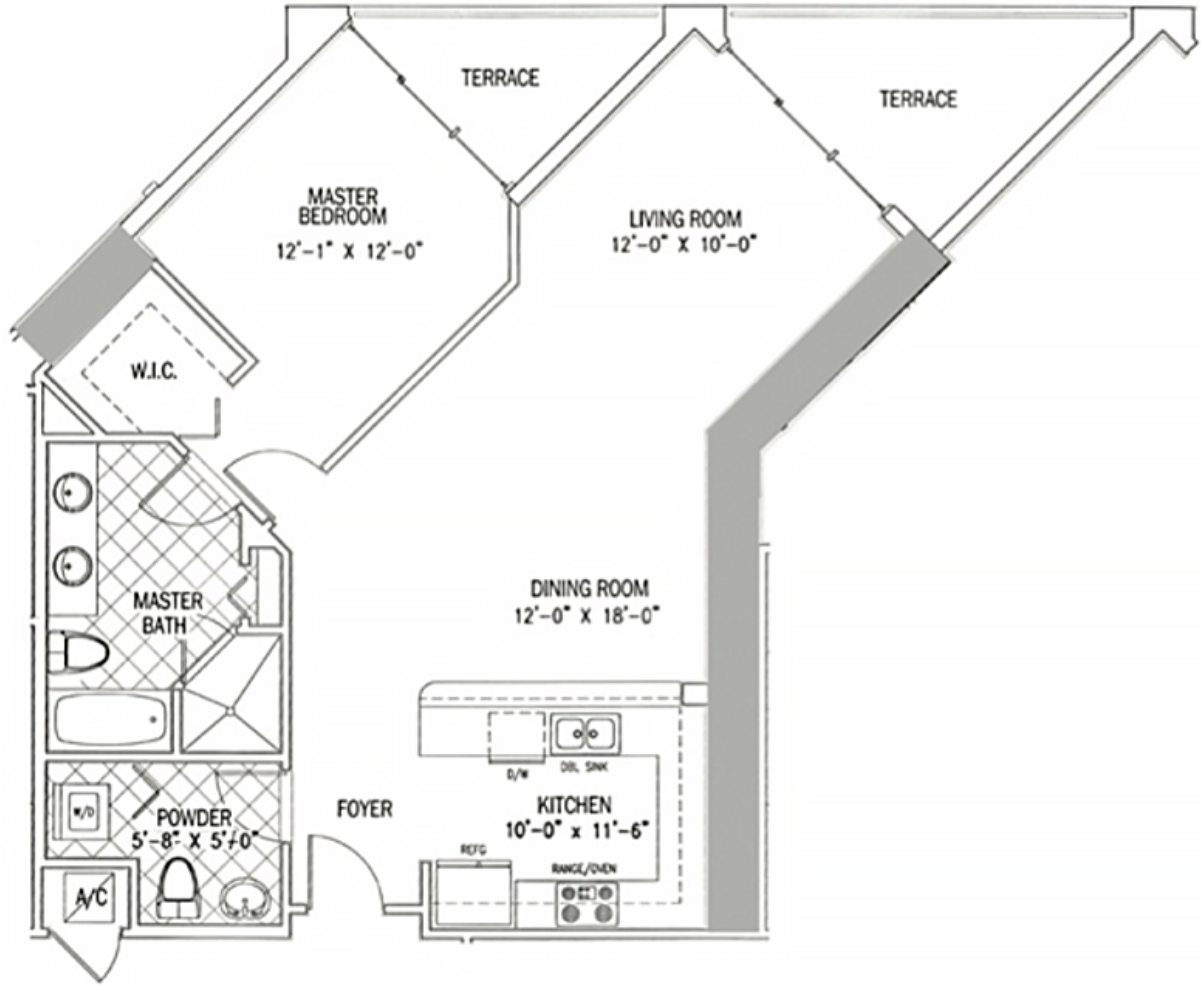

La Perla

Sunny Isles Beach

Unit 05

1 BEDROOMS 1.5 BATHS

INTERIOR AREA: 1000 SQ. FT. 93 M²
 EXTERIOR AREA: 138 SQ. FT. 13 M²

www.MiamiResidence.com
 305-751-1000
Miami Residence Realty