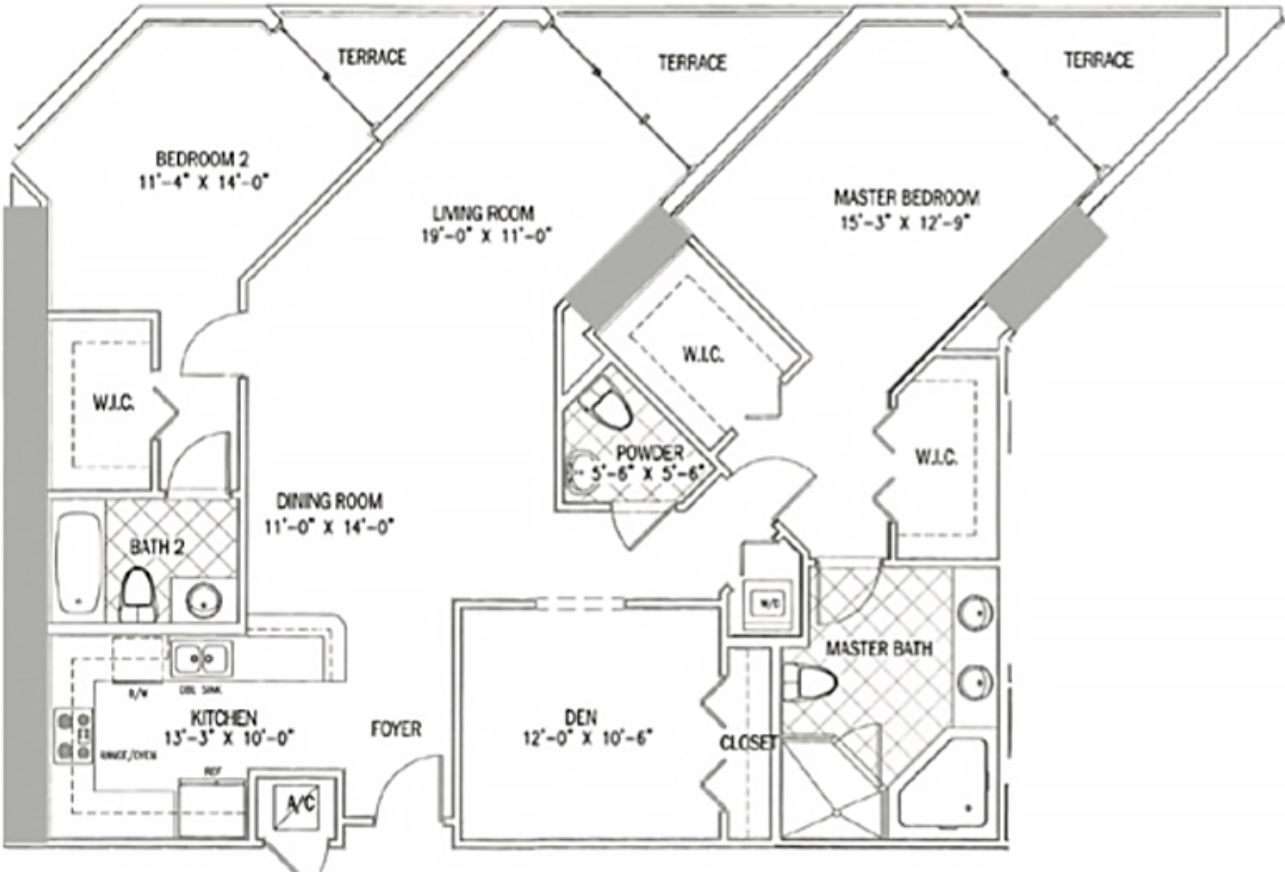

# La Perla

Sunny Isles Beach

## Unit 06

2 BEDROOMS 2.5 BATHS

INTERIOR AREA: 1637 SQ. FT. 152 M<sup>2</sup>  
 EXTERIOR AREA: 131 SQ. FT. 12 M<sup>2</sup>