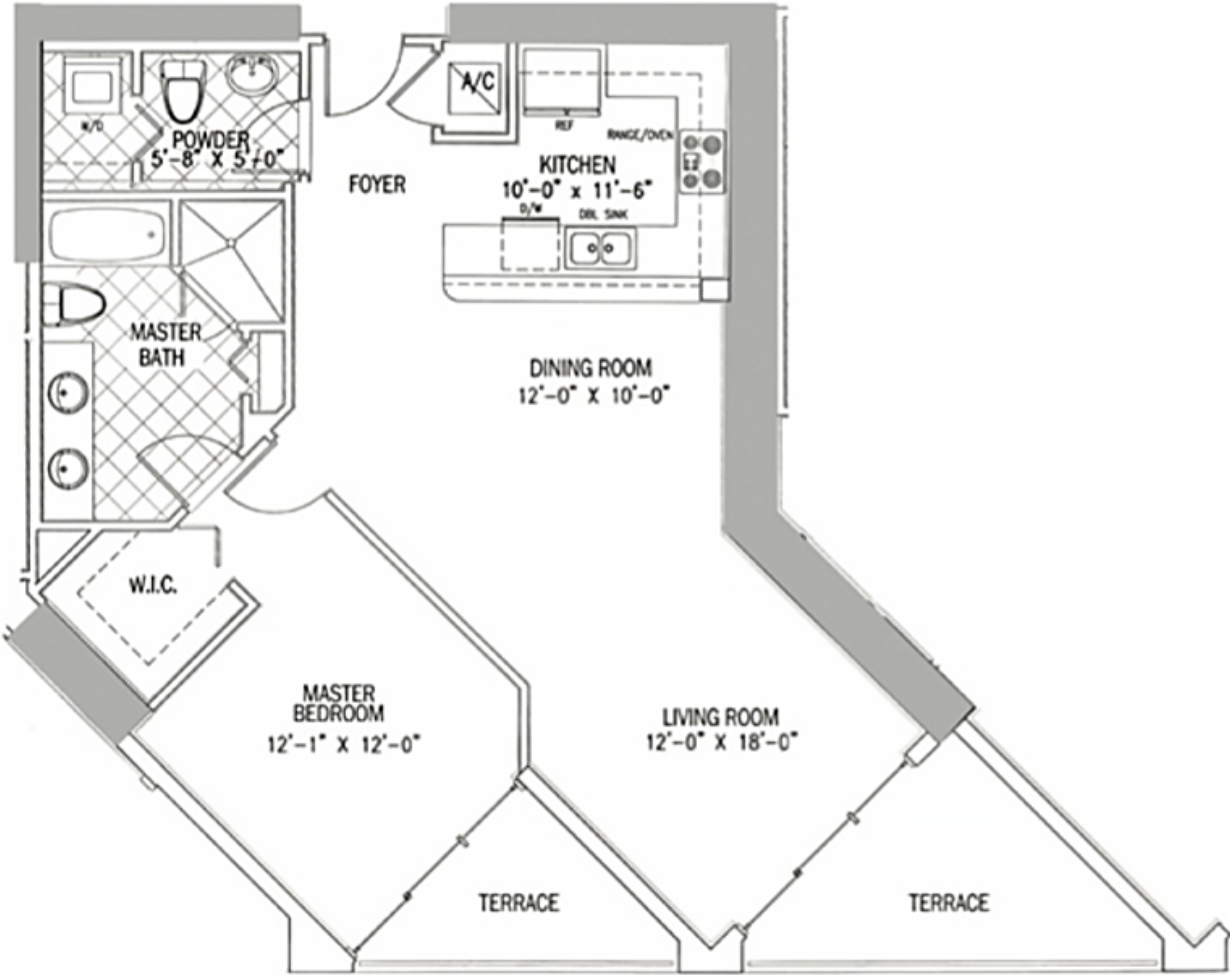

La Perla

Sunny Isles Beach

Unit 10

2 BEDROOMS 2 BATHS
 INTERIOR AREA: 1000 SQ. FT. 93 M²
 EXTERIOR AREA: 138 SQ. FT. 13 M²