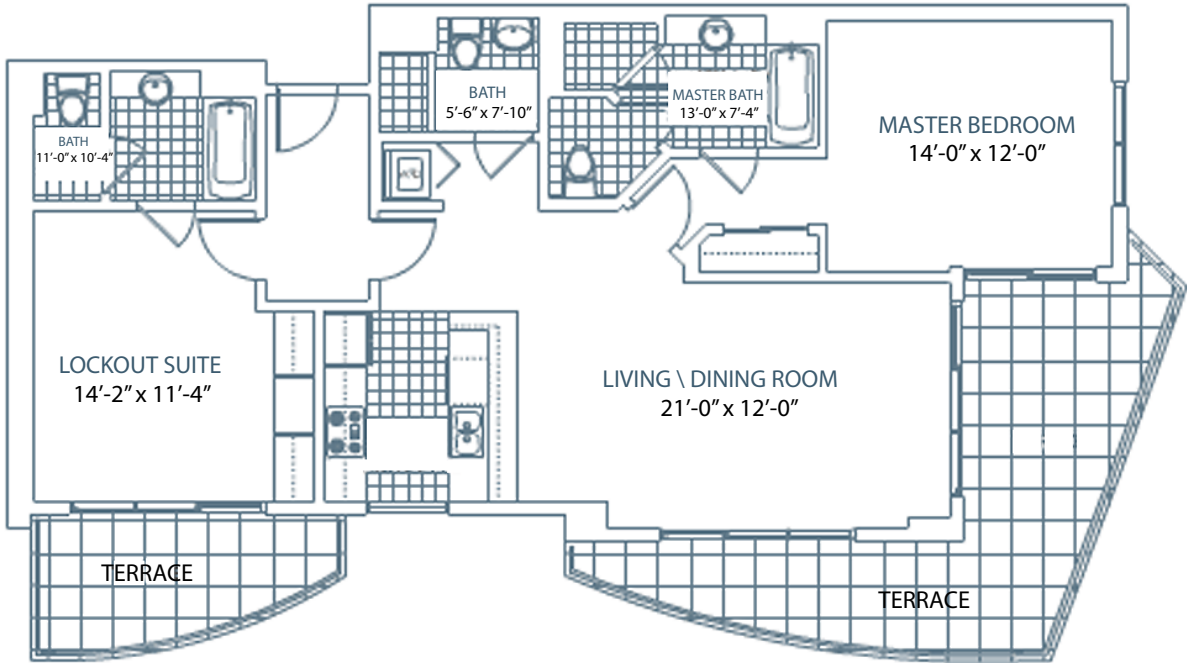

Marenas Resort

Sunny Isles Beach

A Reverse

Unit 01, 02

2 BEDROOMS 3 BATHS

INTERIOR AREA: 1431 SQ. FT. 133 M²