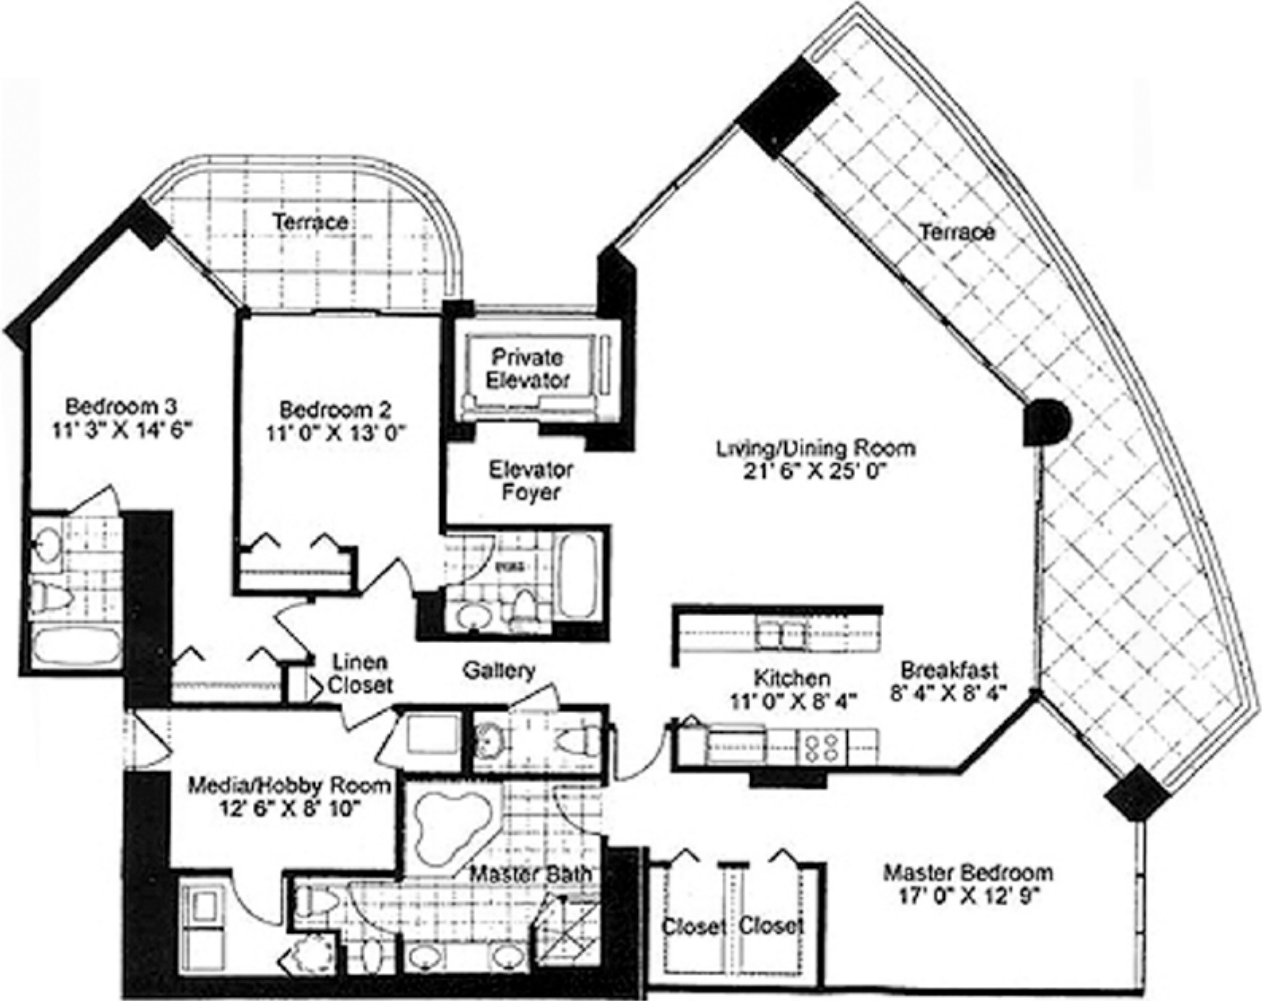

Millennium

Sunny Isles Beach

Unit 02

3 BEDROOMS 3,5 BATHS

INTERIOR AREA: 2210 SQ. FT. 205 M²