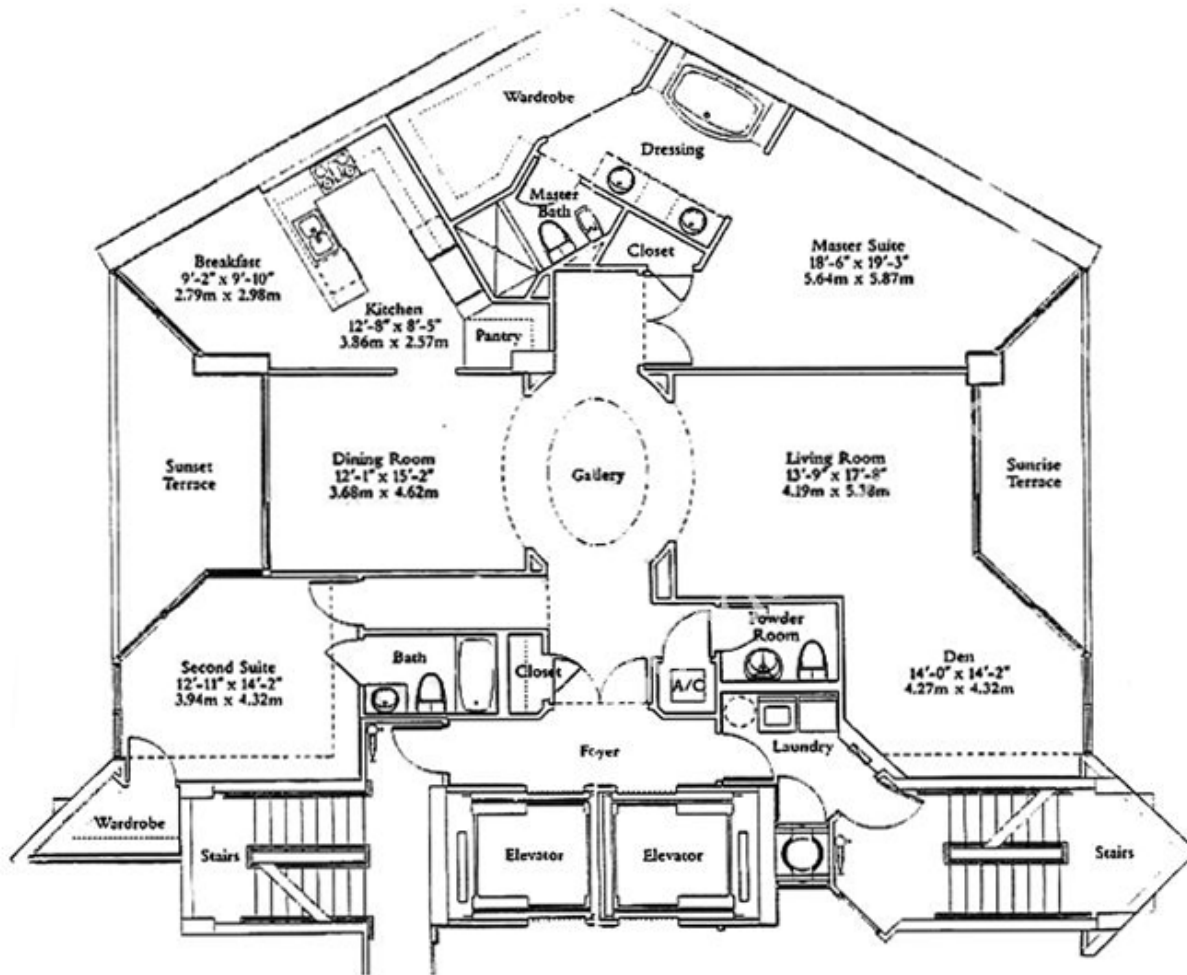

Ocean One

Sunny Isles Beach

Unit 07

2 BEDROOMS 2,5 BATHS

INTERIOR AREA: 1756 SQ. FT. 163 M²