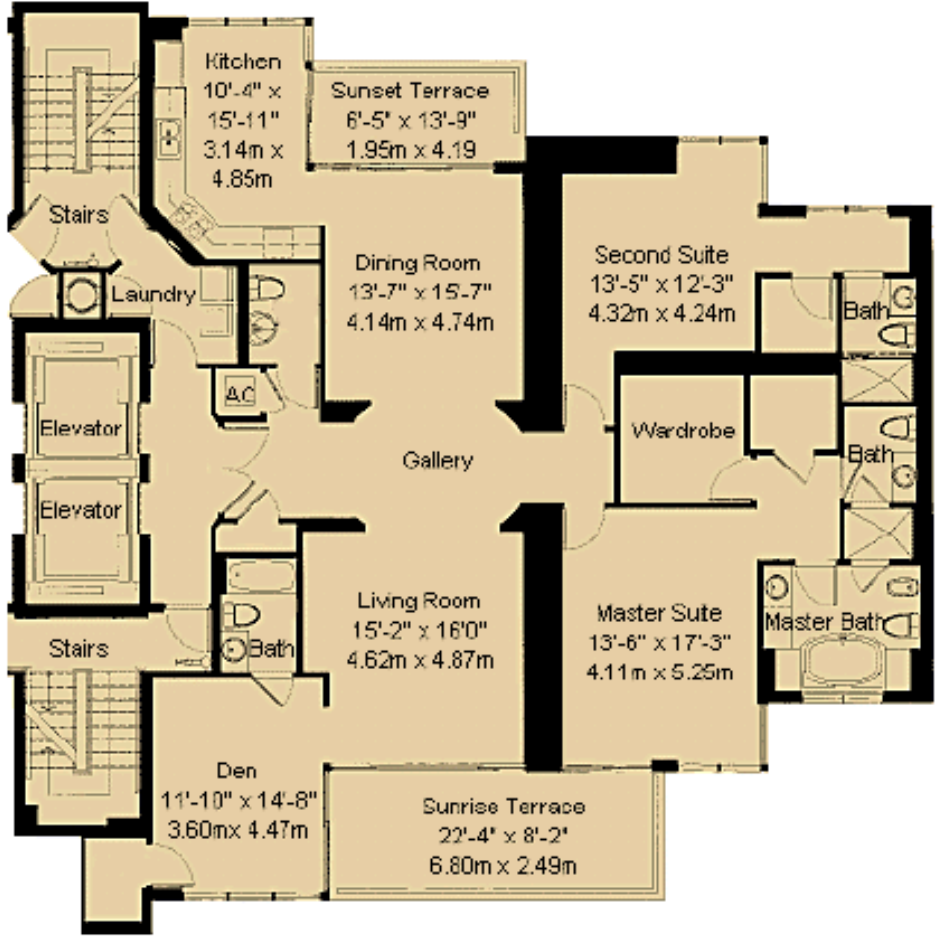

Ocean Two

Sunny Isles Beach

Unit 04

3 BEDROOMS 4 BATHS

INTERIOR AREA: 2440 SQ. FT. 227 M²
 EXTERIOR AREA: 307 SQ. FT. 29 M²