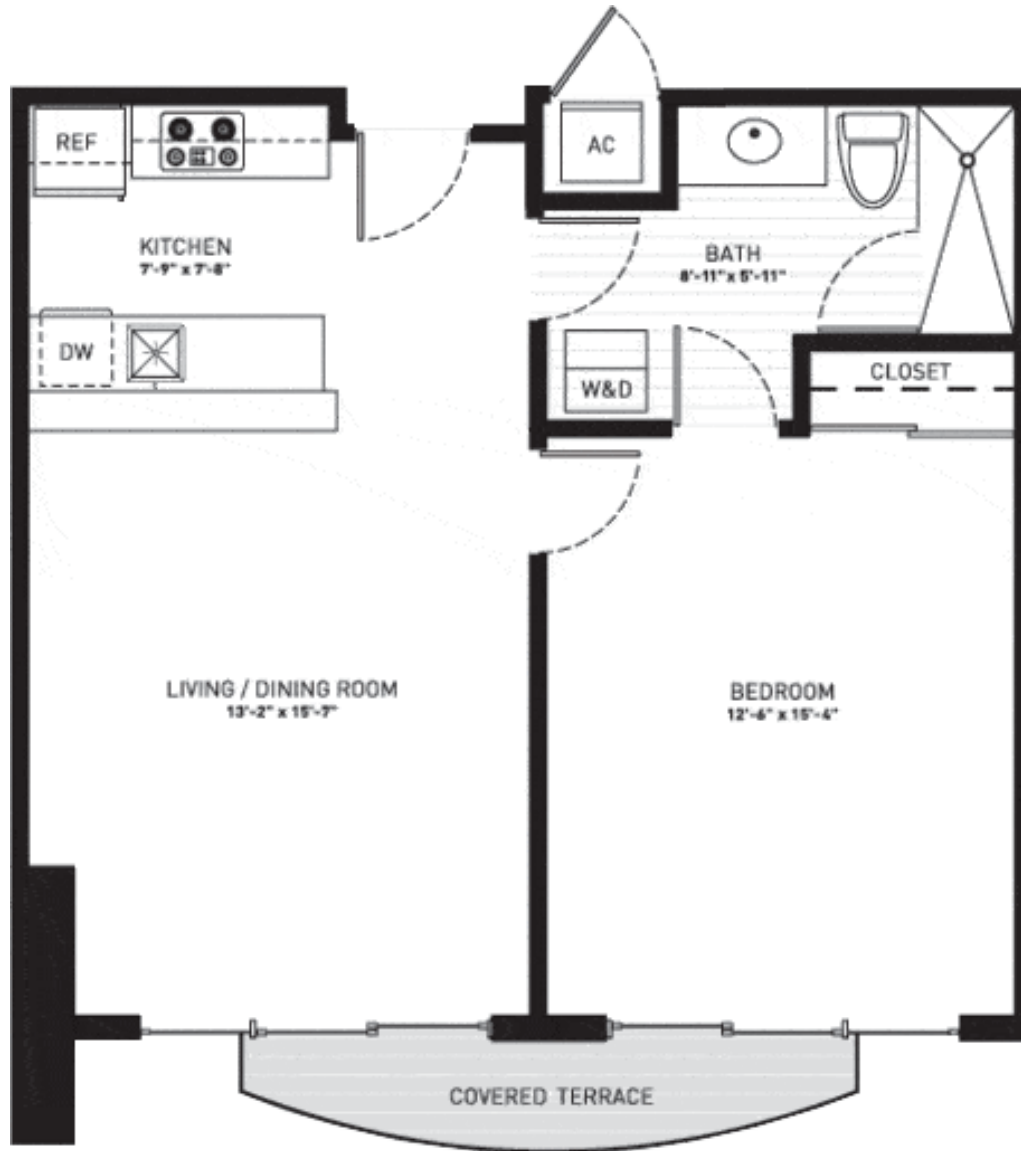

# Sole on the Ocean

Sunny Isles Beach

## Unit 03

1 BEDROOMS 1 BATHS

INTERIOR AREA: 672 SQ. FT. 62 M<sup>2</sup>

EXTERIOR AREA: 40 SQ. FT. 4 M<sup>2</sup>

[www.MiamiResidence.com](http://www.MiamiResidence.com)

305-751-1000

**Miami Residence Realty**