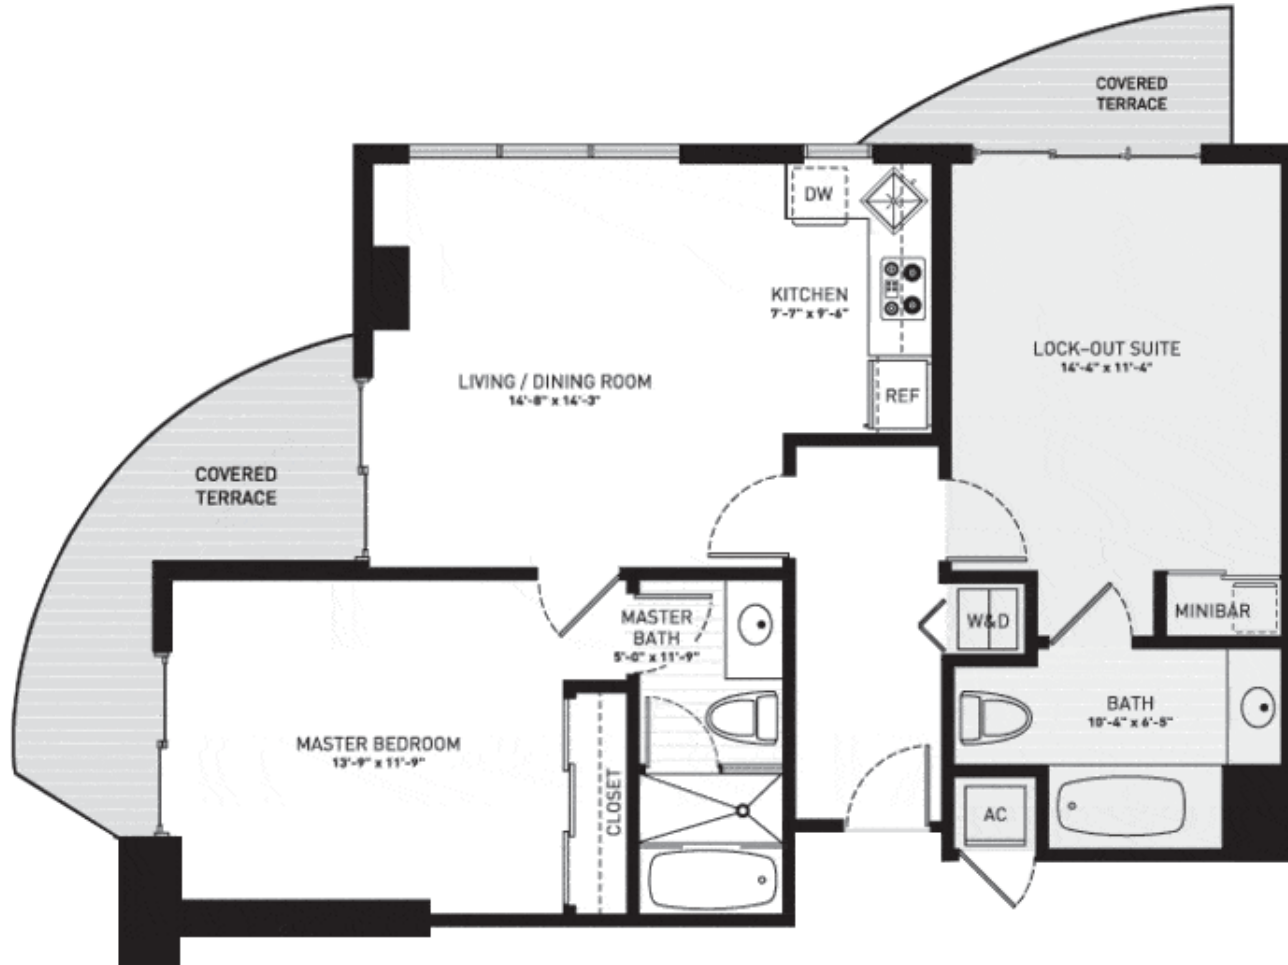

# Sole on the Ocean

Sunny Isles Beach

## Unit 06

2 BEDROOMS 2 BATHS

INTERIOR AREA: 908 SQ. FT. 84 M<sup>2</sup>

EXTERIOR AREA: 92 SQ. FT. 9 M<sup>2</sup>

[www.MiamiResidence.com](http://www.MiamiResidence.com)

305-751-1000

**Miami Residence Realty**