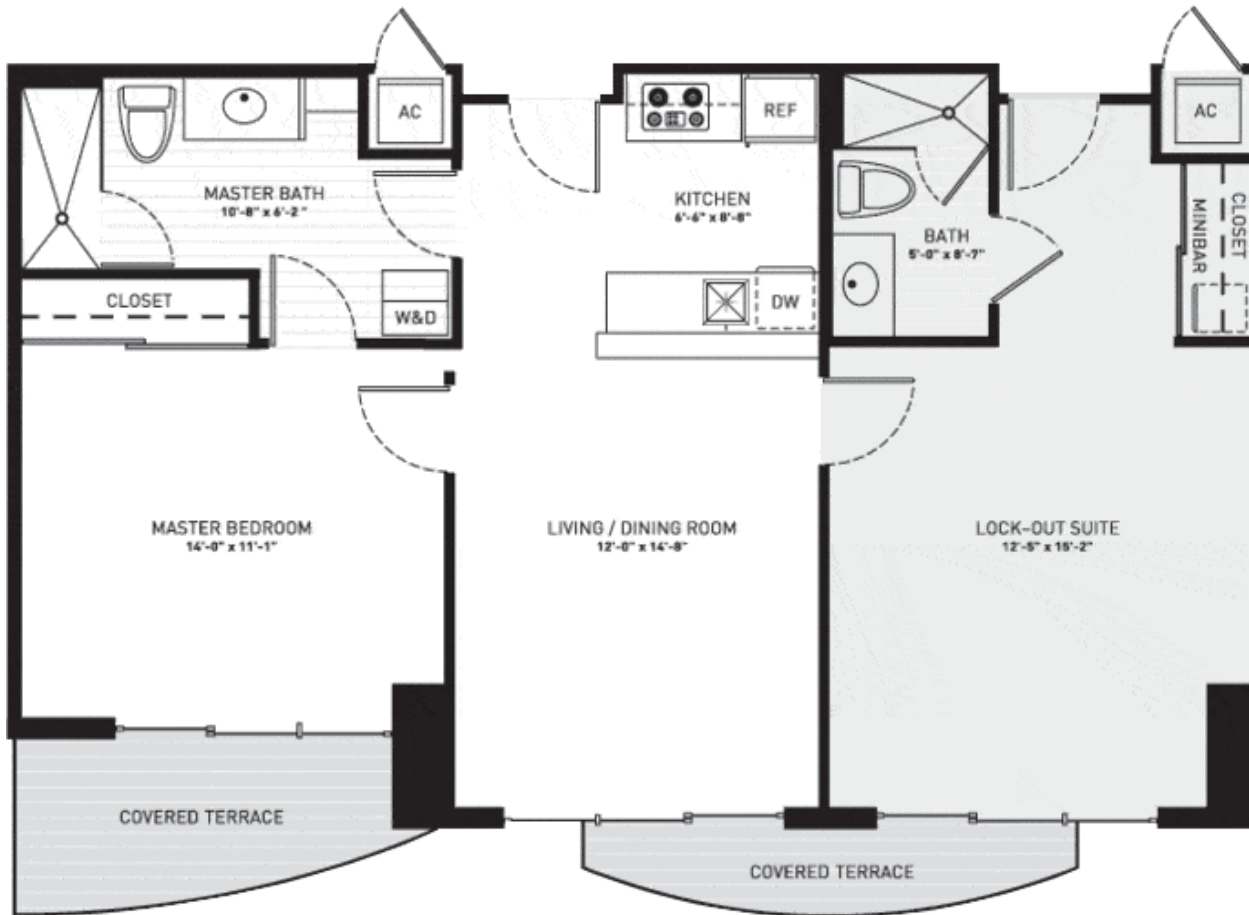

Sole on the Ocean

Sunny Isles Beach

Unit 03

2 BEDROOMS 2 BATHS

INTERIOR AREA: 1007 SQ. FT. 94 M²

EXTERIOR AREA: 106 SQ. FT. 10 M²

www.MiamiResidence.com

305-751-1000