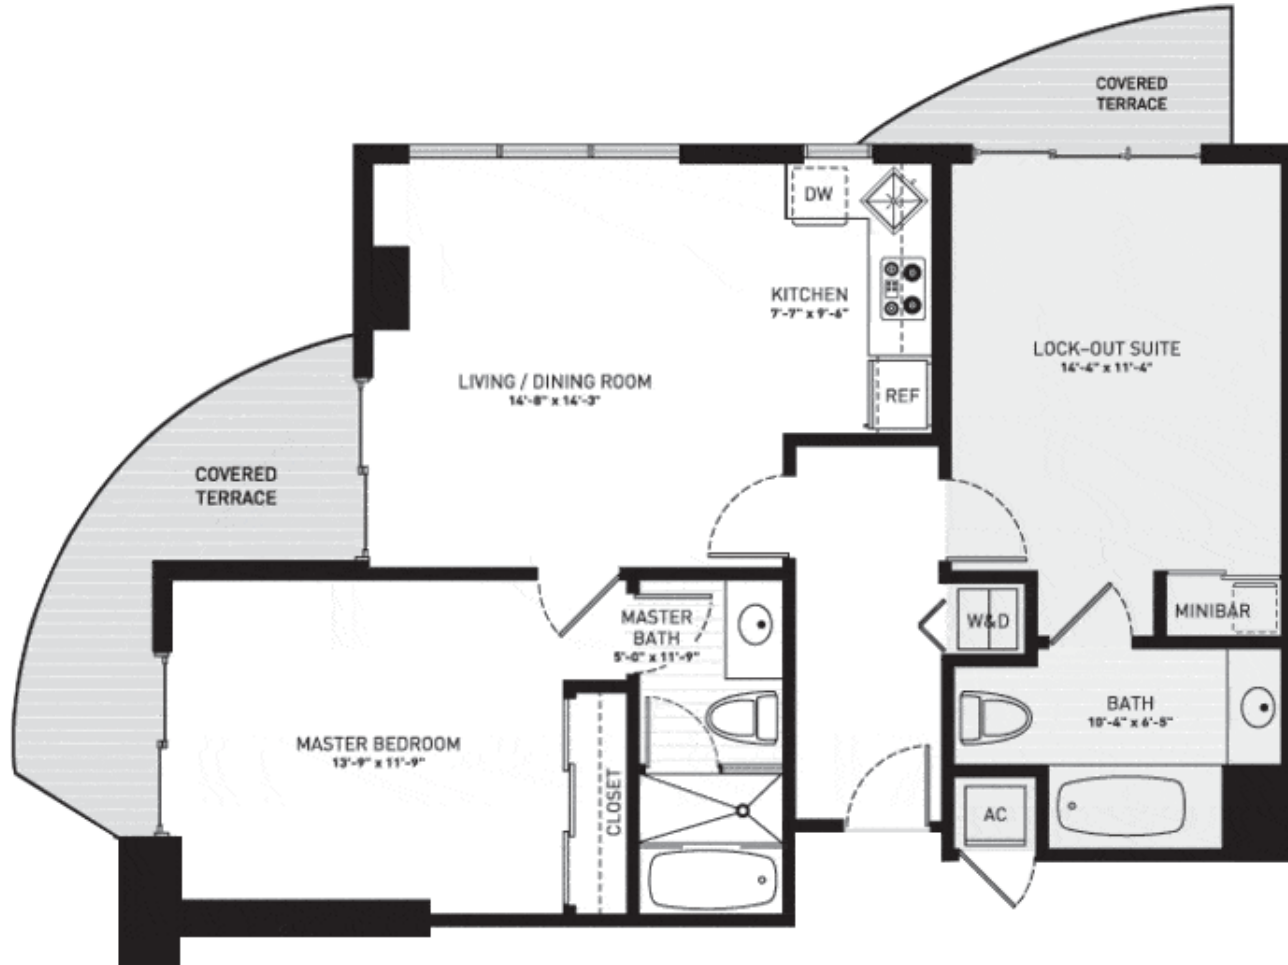

Sole on the Ocean

Sunny Isles Beach

Unit 06

2 BEDROOMS 2 BATHS

INTERIOR AREA: 908 SQ. FT. 84 M²

EXTERIOR AREA: 92 SQ. FT. 9 M²

www.MiamiResidence.com

305-751-1000