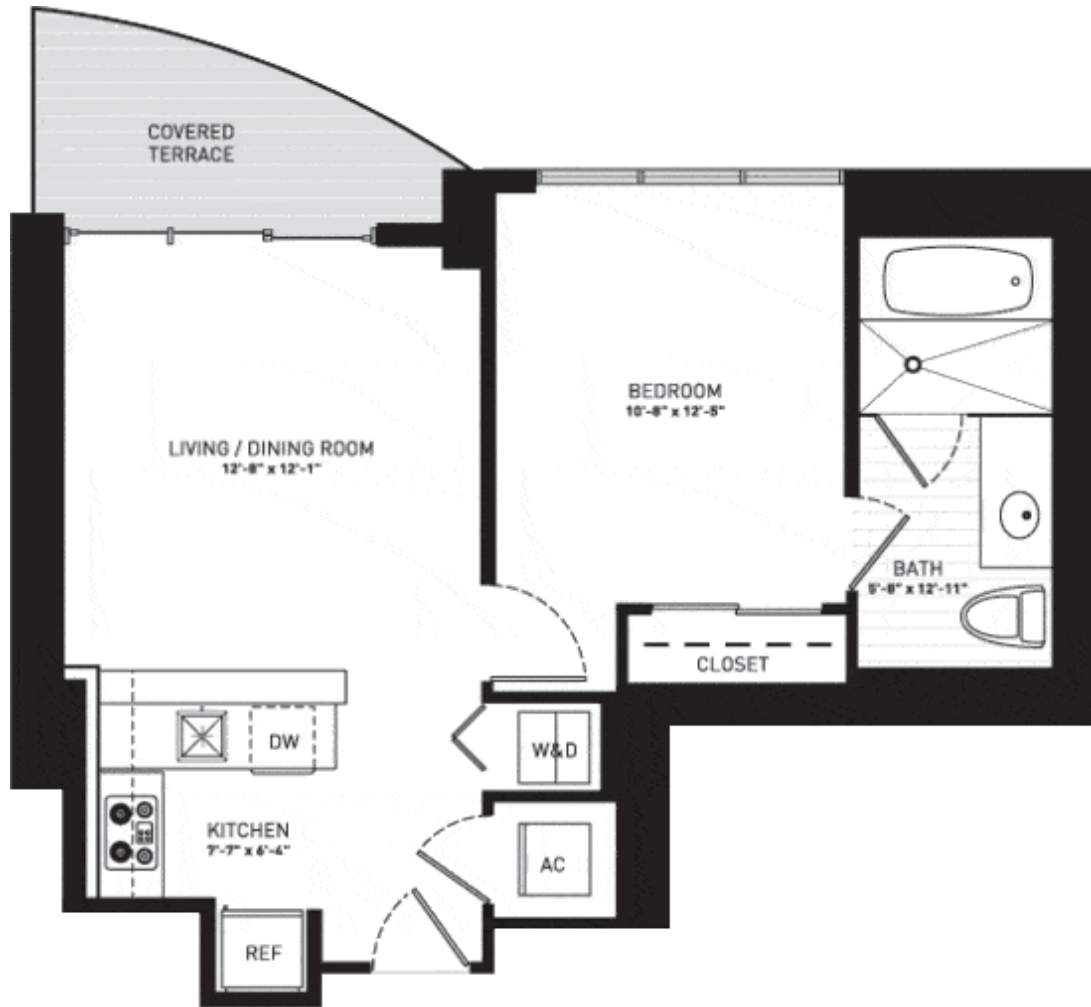

# Sole on the Ocean

Sunny Isles Beach

## Unit 07

1 BEDROOMS 1 BATHS

INTERIOR AREA: 644 SQ. FT. 60 M<sup>2</sup>

EXTERIOR AREA: 60 SQ. FT. 6 M<sup>2</sup>

[www.MiamiResidence.com](http://www.MiamiResidence.com)

305-751-1000

**Miami Residence Realty**