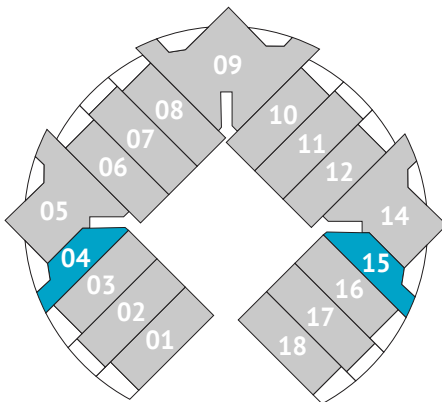

TRUMP INTERNATIONAL SONESTA BEACH RESORT

DELUXE STUDIO 3

TRUMP
Grande
OCEAN RESORT & RESIDENCES

A Trump Dezer Development

Interior	456.6 S.F.	43.5 m2
Balcony	83.4 S.F.	7.5 m2
Total	540.0 S.F.	50.8 m2