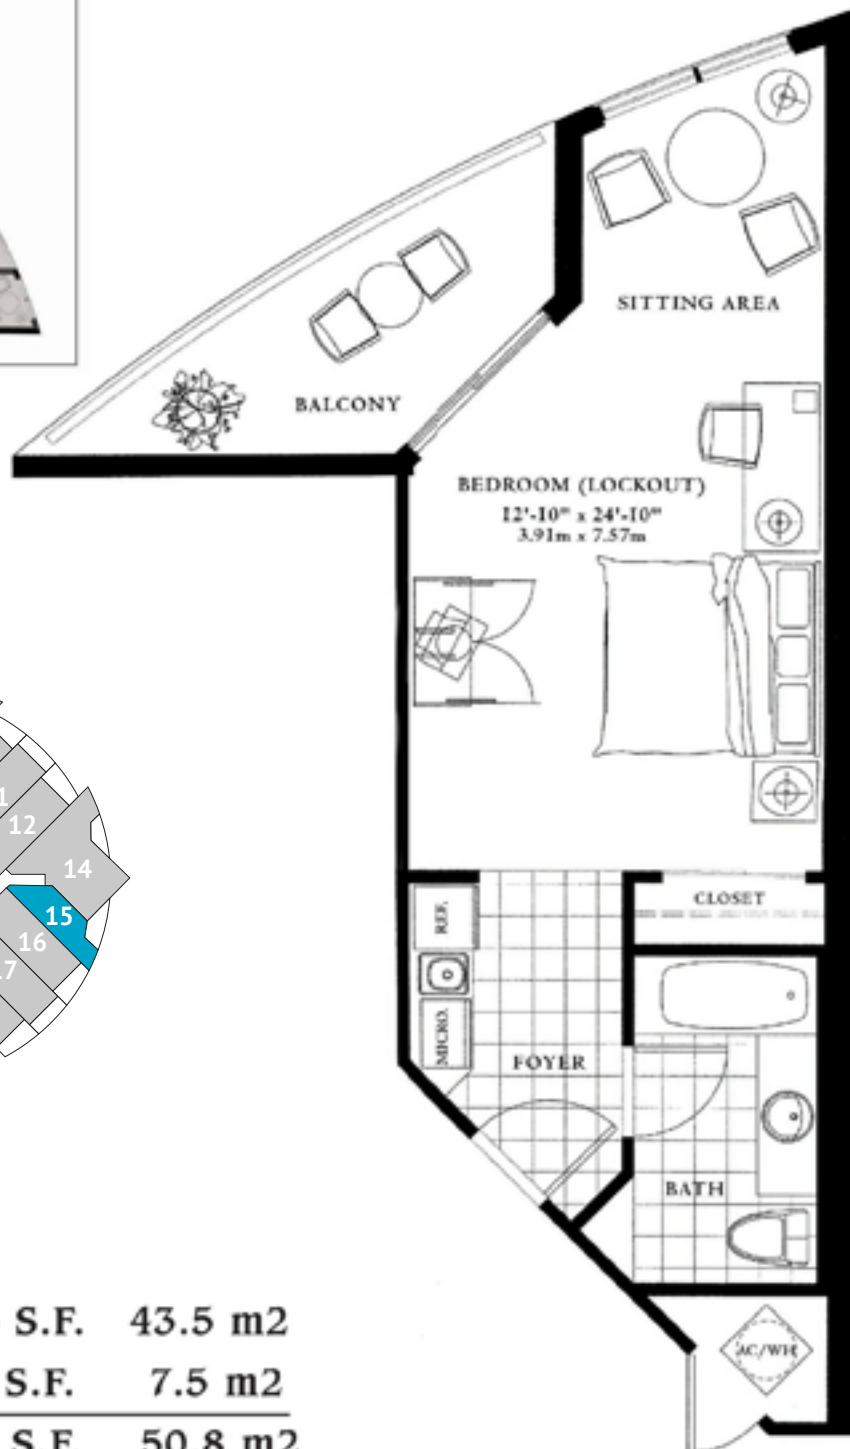

TRUMP INTERNATIONAL SONESTA BEACH RESORT

DELUXE STUDIO 3

TRUMP
Grande
OCEAN RESORT & RESIDENCES

A Trump Dezer Development

Interior	456.6 S.F.	43.5 m2
Balcony	83.4 S.F.	7.5 m2
Total	540.0 S.F.	50.8 m2