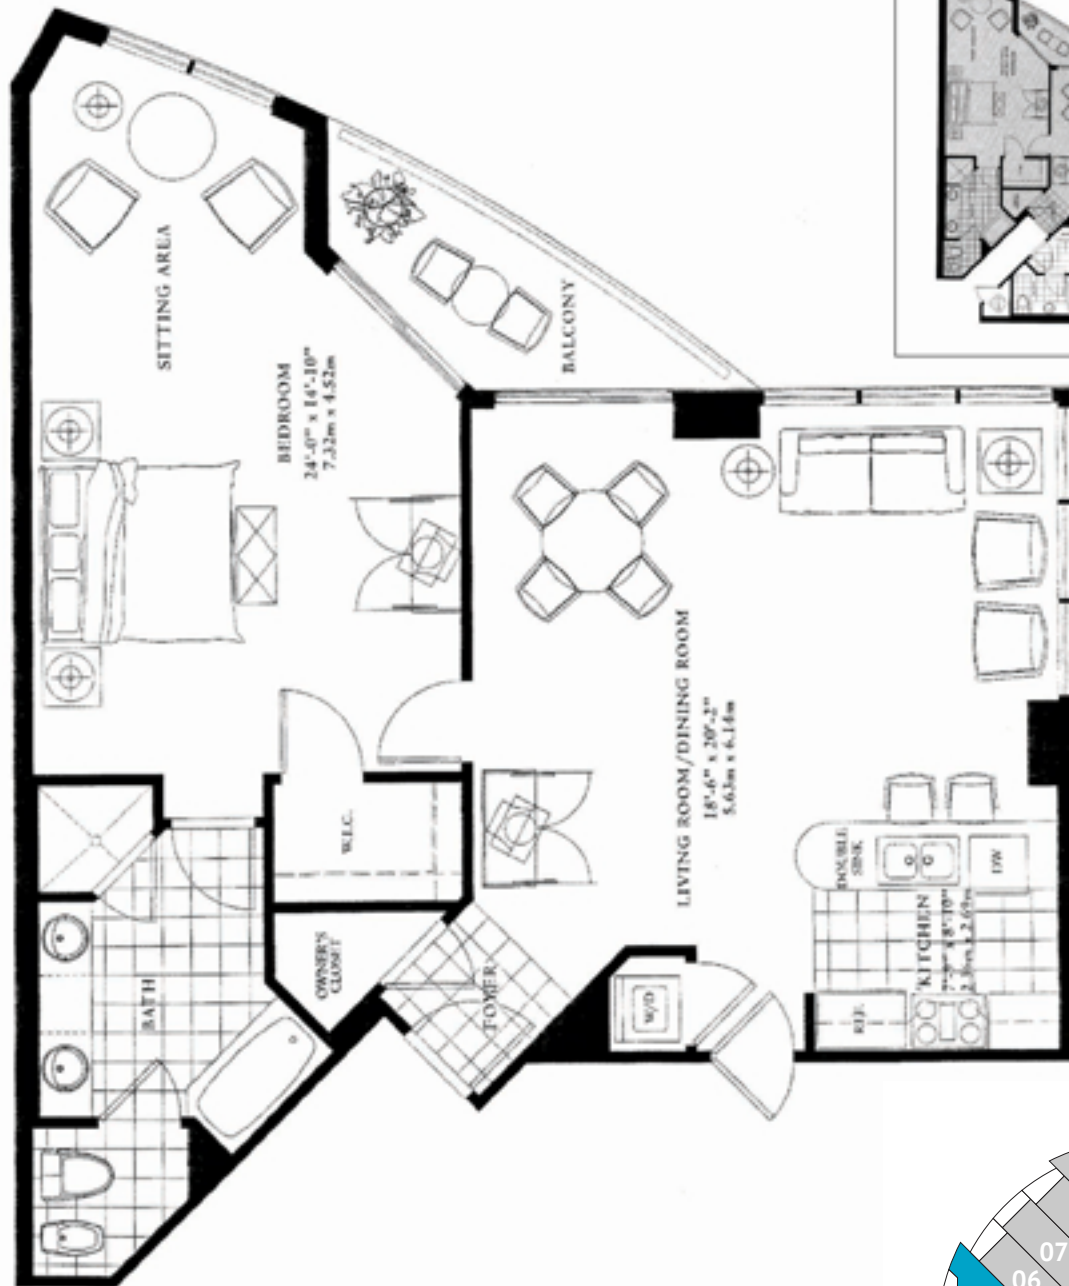

TRUMP INTERNATIONAL BEACH RESORT

RESIDENCE A

1 BEDROOM ♦ 1 BATH

TRUMP
Grande
OCEAN RESORT & RESIDENCES

A Trump Dezer Development

| | | |
|--------------|---------------------|---------------------------|
| Interior | 1,021.2 S.F. | 91.2 m ² |
| Balcony | 64.2 S.F. | 5.7 m ² |
| Total | 1,085.4 S.F. | 97.8 m² |