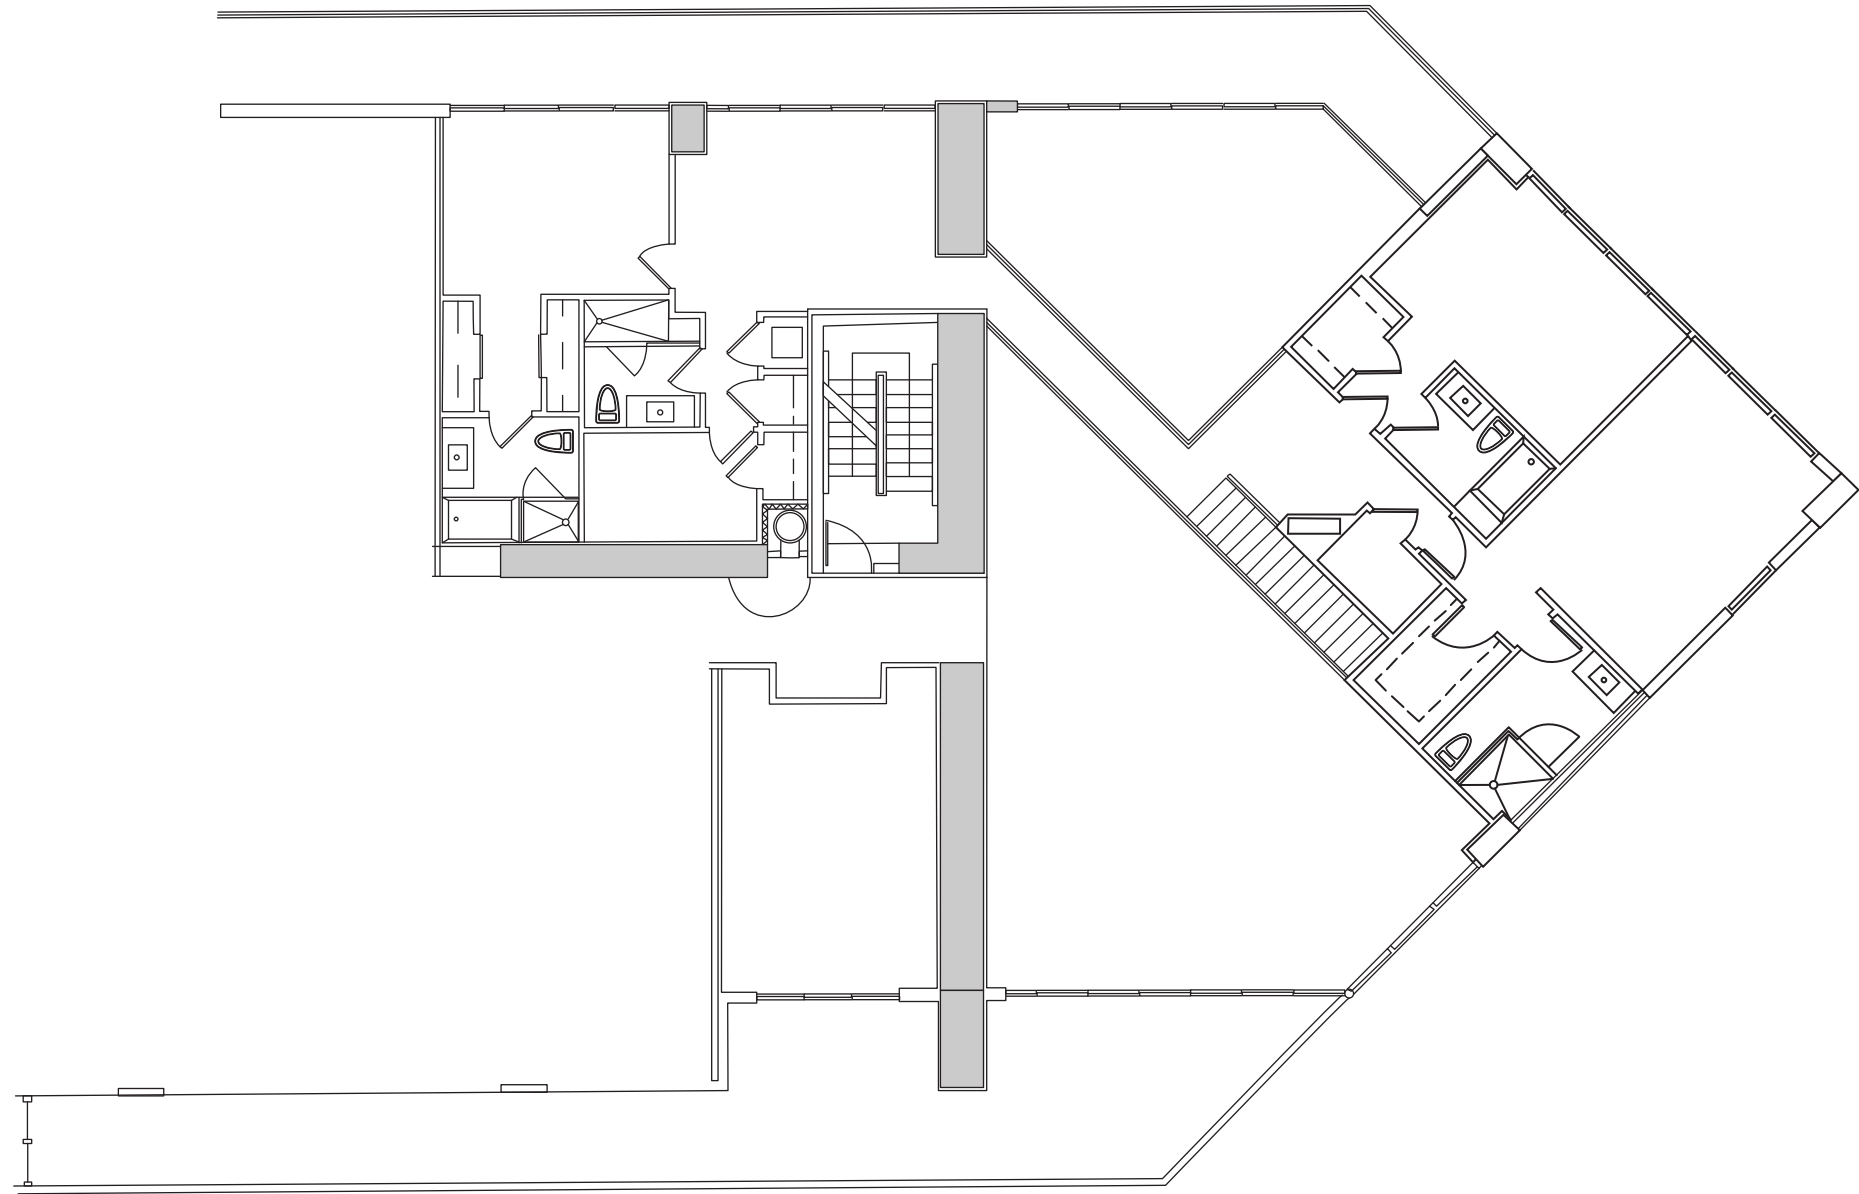

D1

6 BDRM / 7.5 BATH

Line 00 Floor 45

Interior Area
7585 sq ft / 706 M²

UPPER LEVEL

LOVER LEVEL

Biscayne Bay