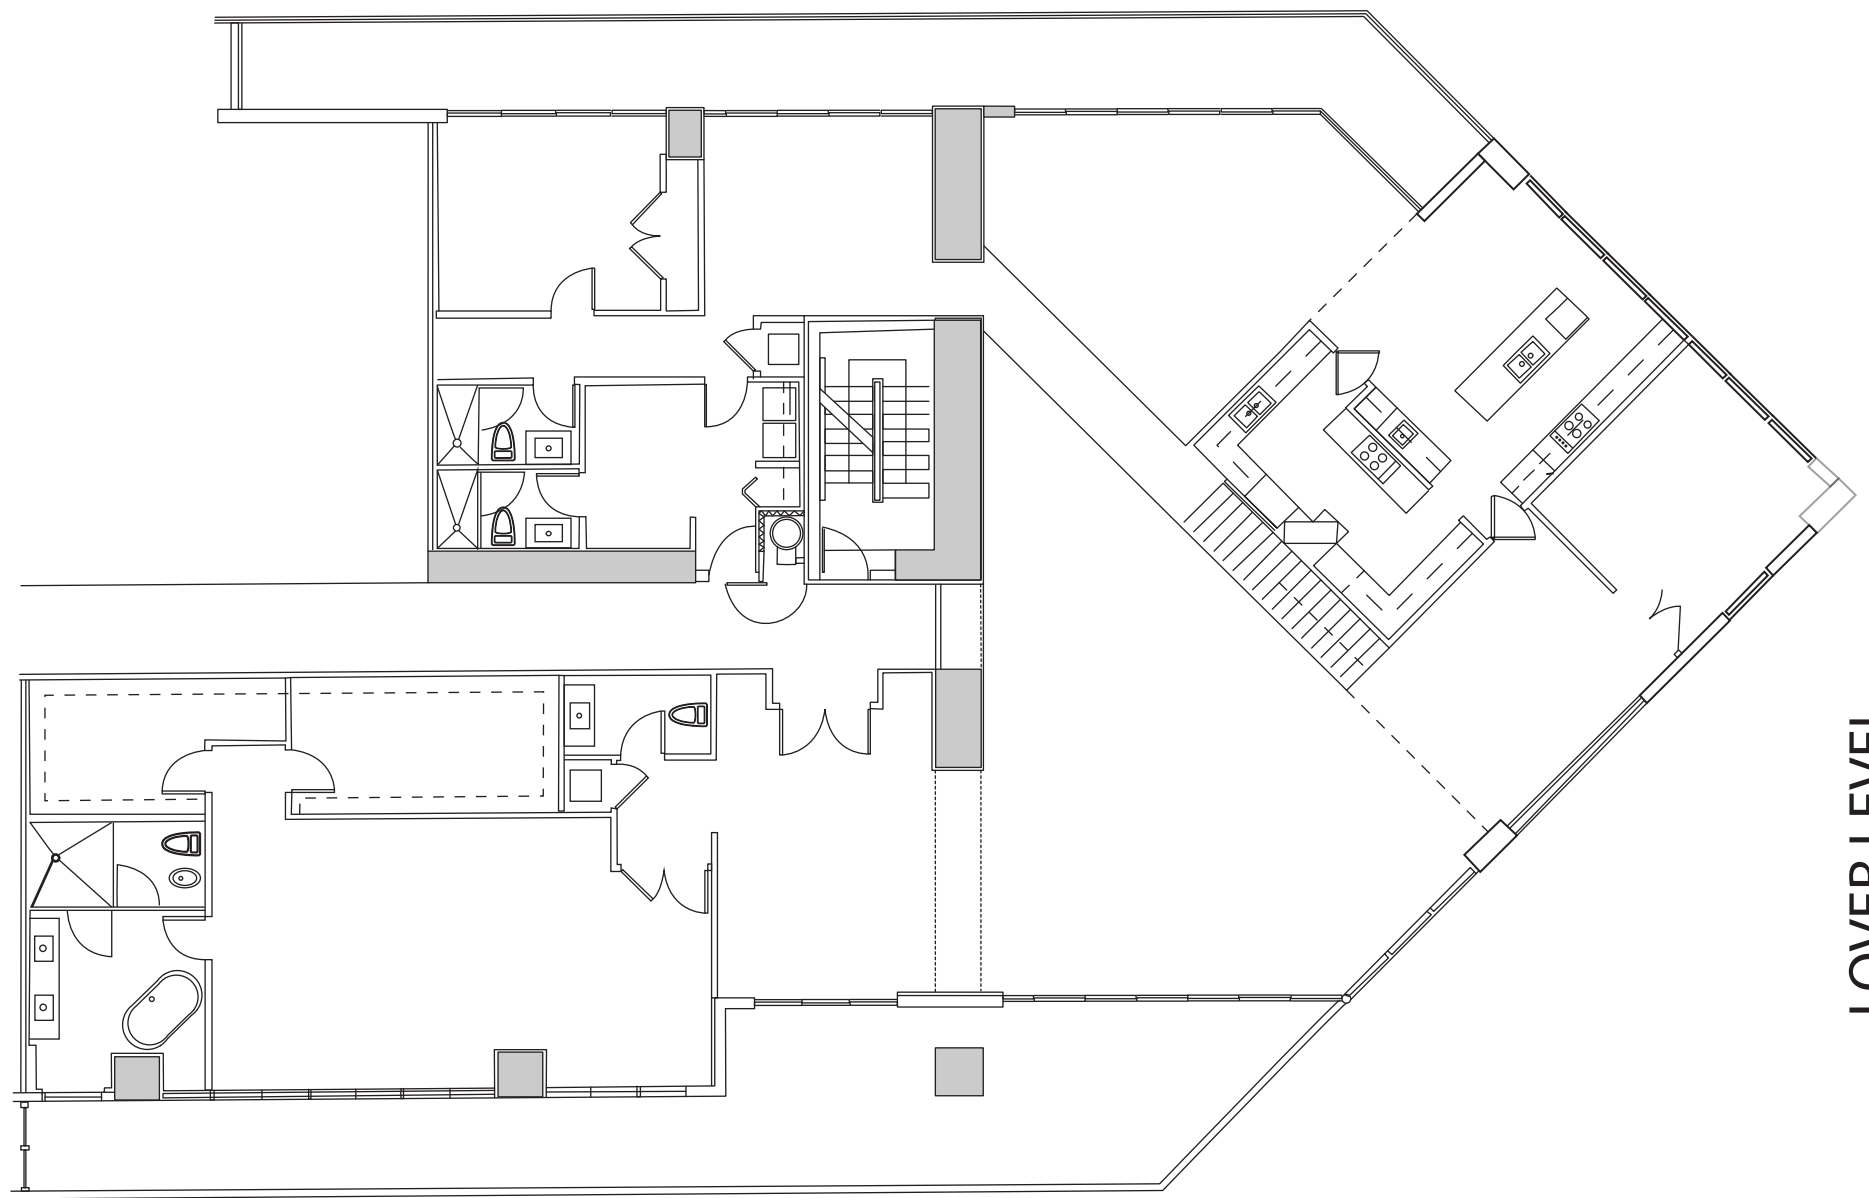

D1

6 BDRM / 7.5 BATH

Line 00 Floor 45

Interior Area
7585 sq ft / 706 M²

UPPER LEVEL

LOVER LEVEL

Biscayne Bay