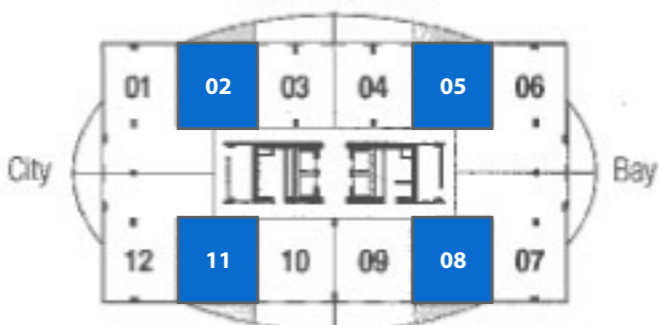

SKYLINE

FENGARI (Moon)
One Bedroom

Floors 3 - 29

Interior	791 Sq. Ft.
Terrace	90 Sq. Ft.
Total Residence	881 Sq. Ft.