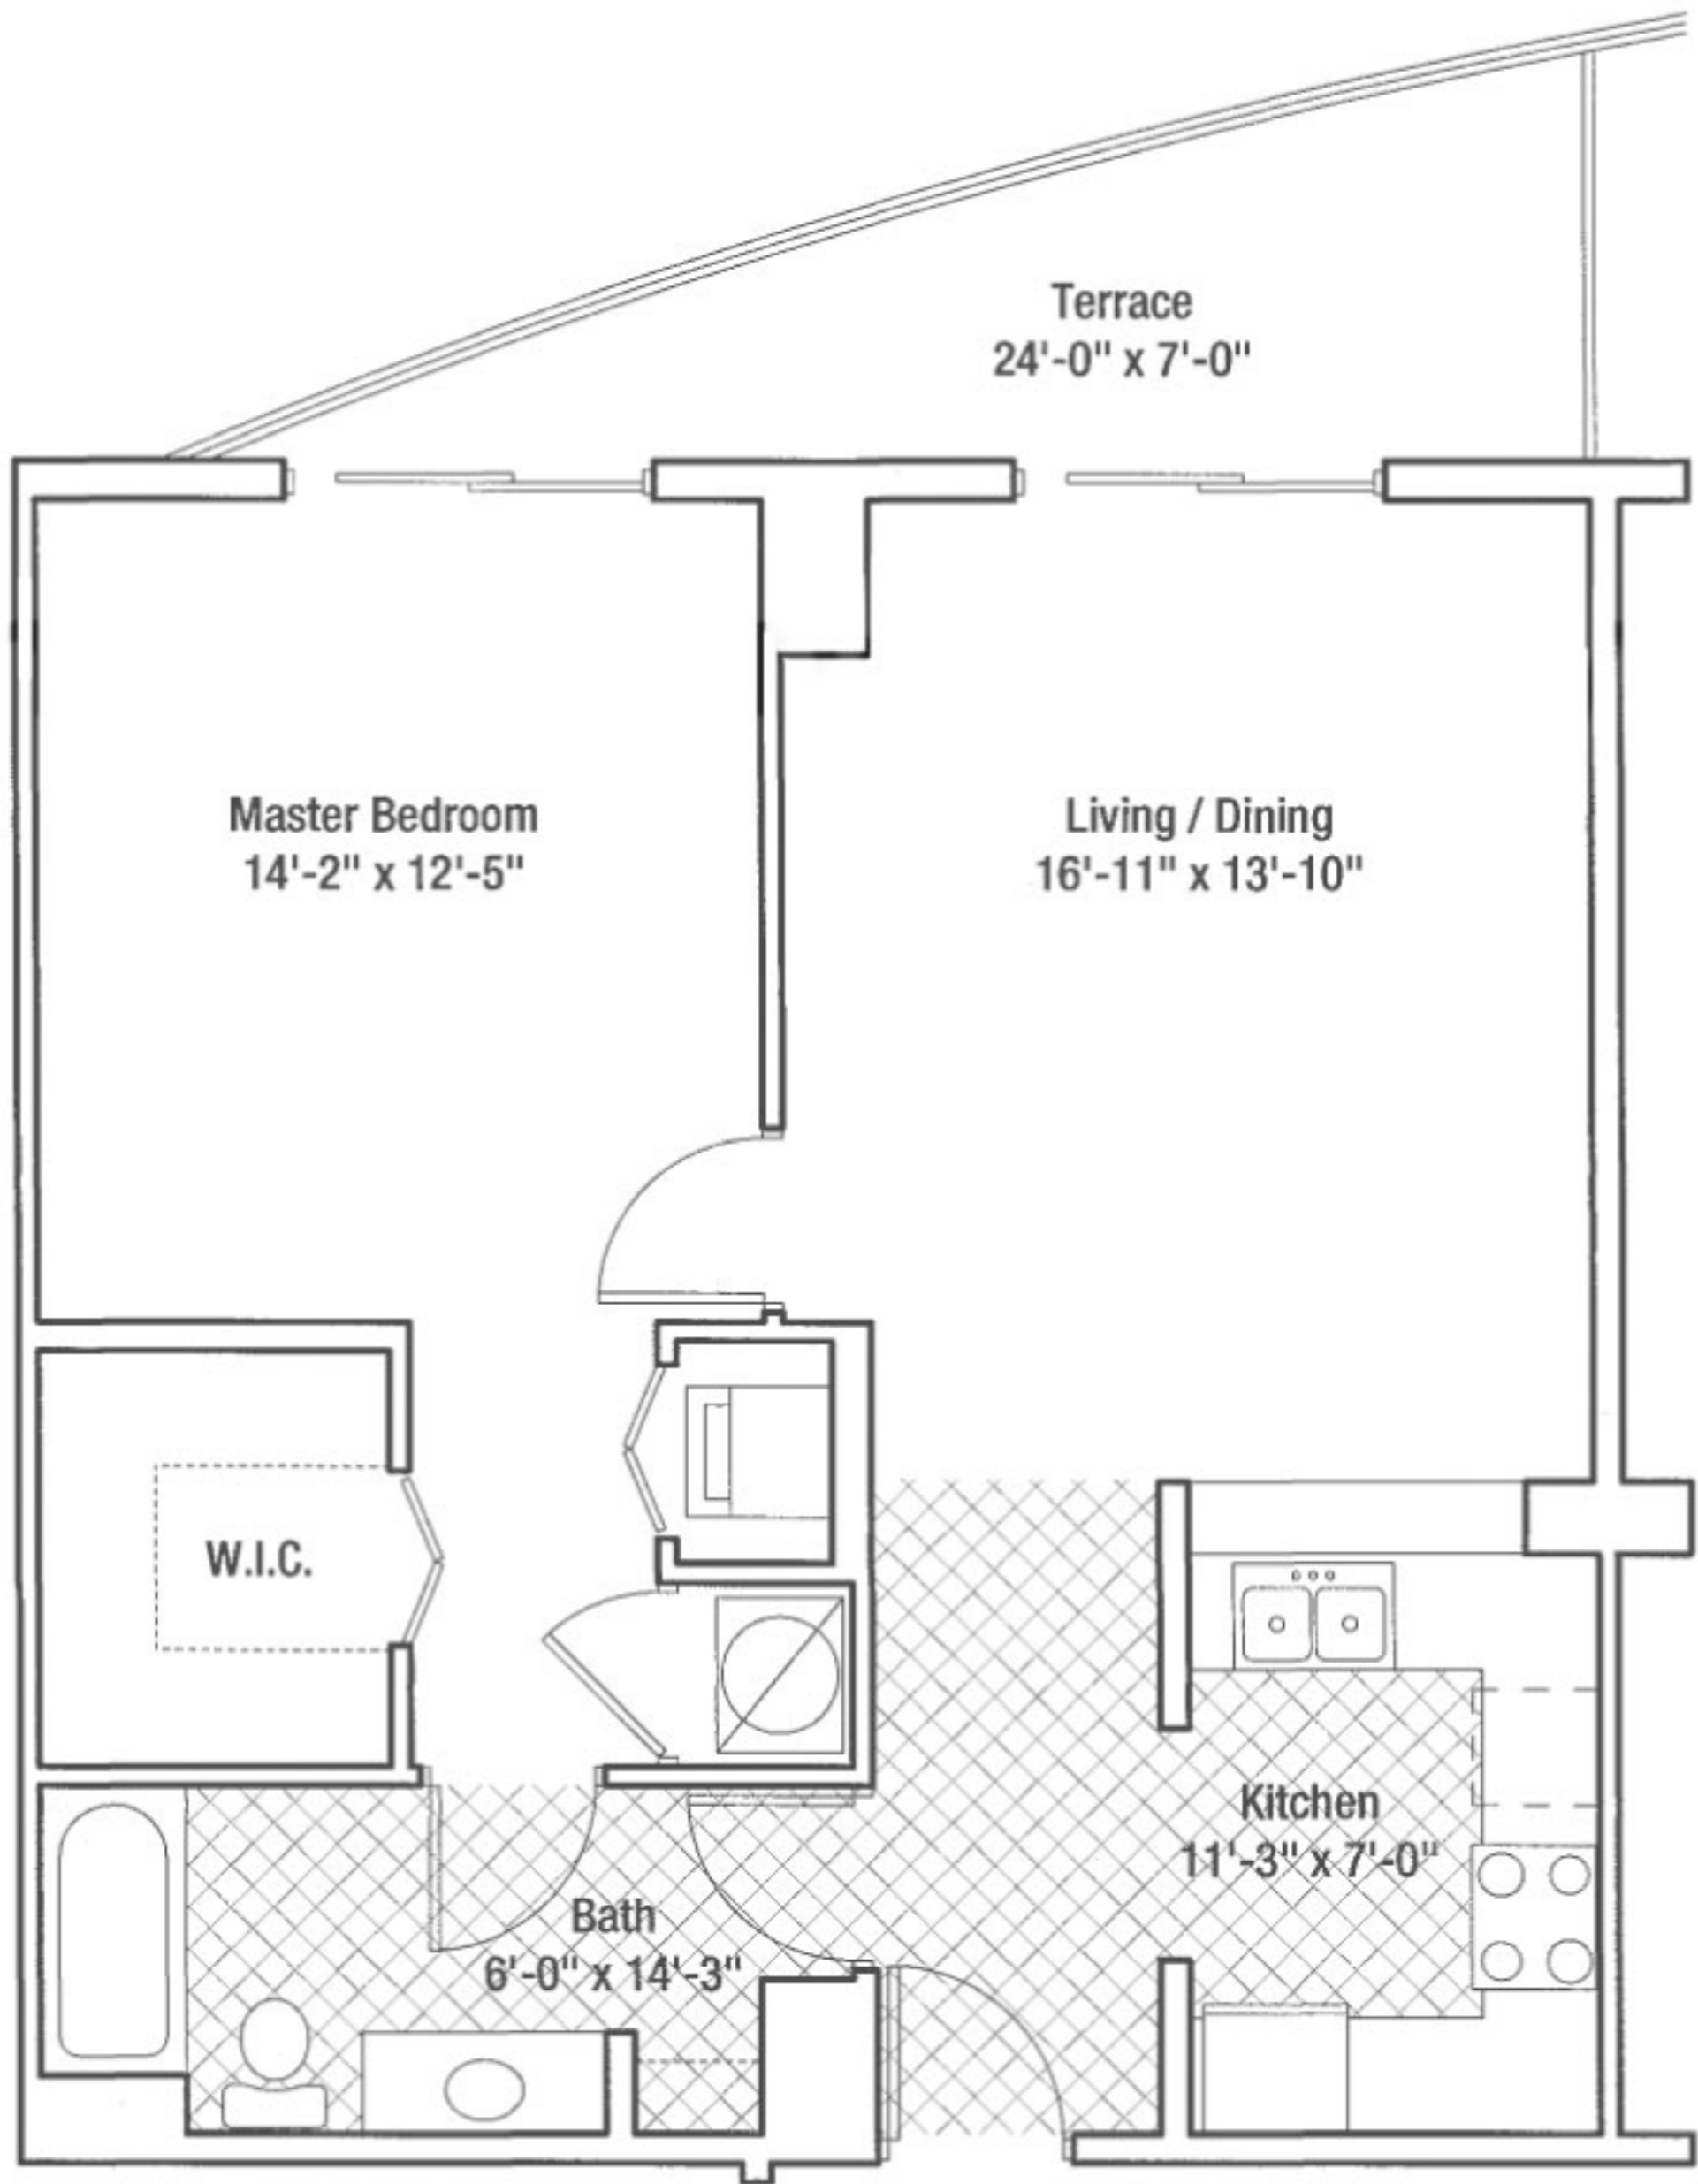

SKYLINE

FENGARI (Moon)
One Bedroom

Floors 3 - 29

Interior	791 Sq. Ft.
Terrace	90 Sq. Ft.
Total Residence	881 Sq. Ft.