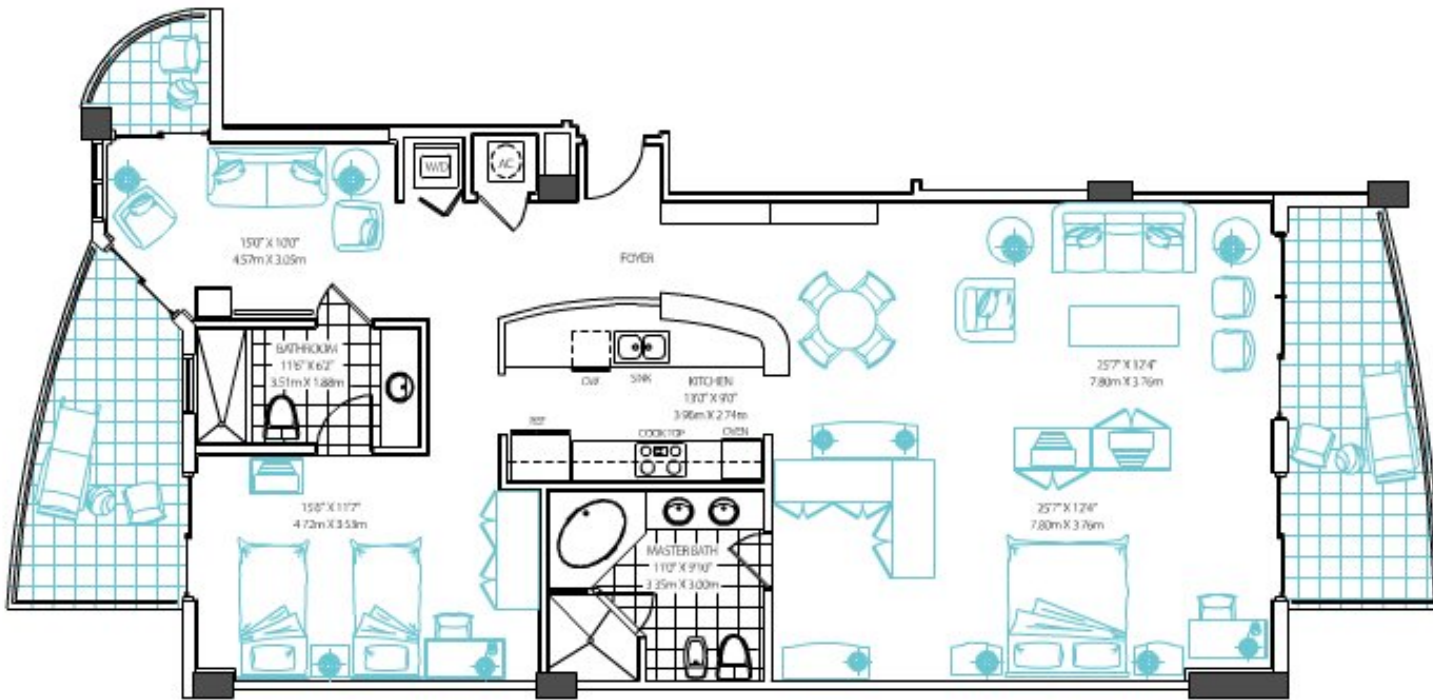

LOFT C
Total Area

1,800 sq. ft.
167 sq. m.

KEY PLAN