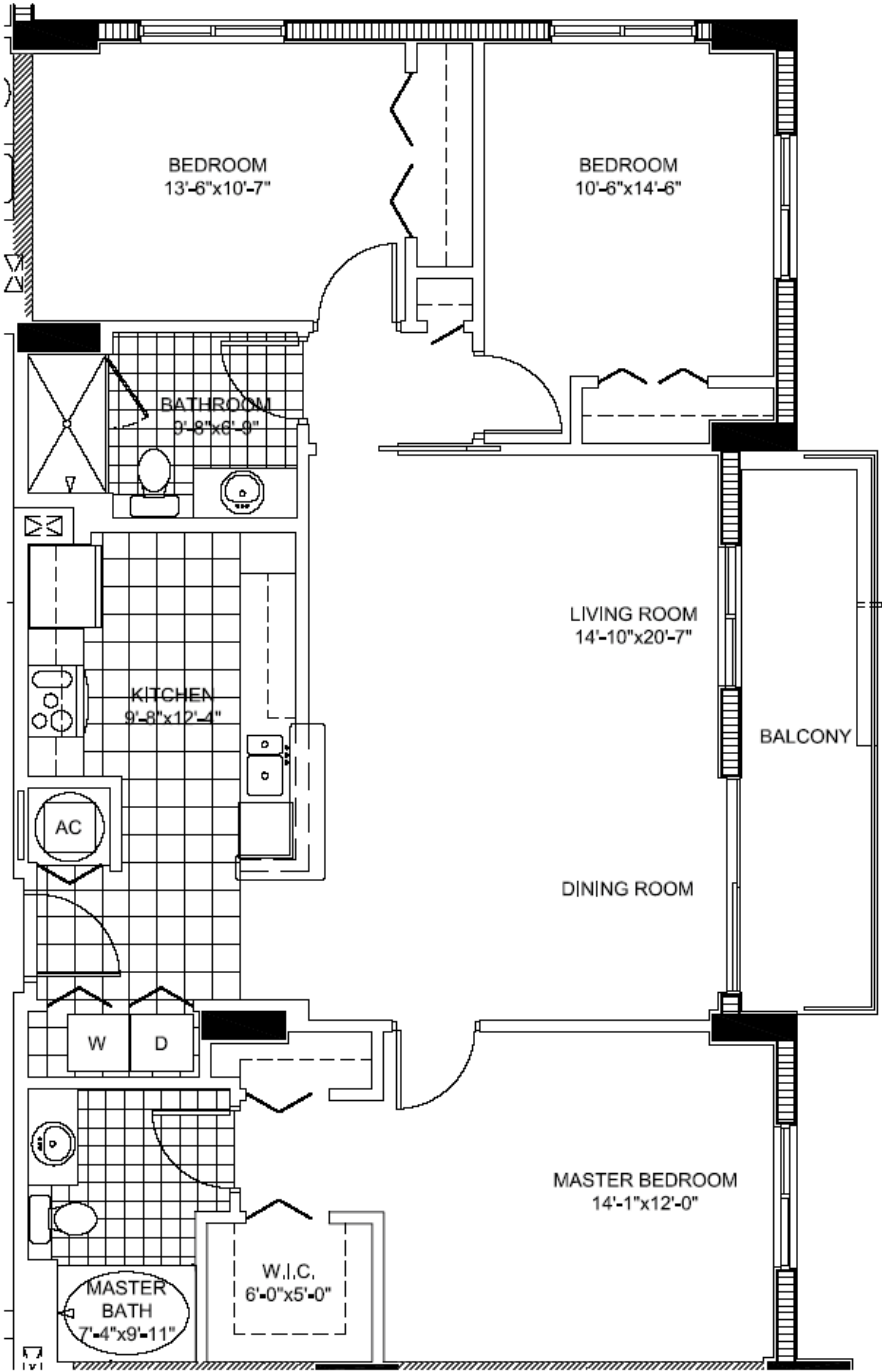

The Venture

Aventura

14 Unit C1

3 BEDROOMS 2 BATHS

INTERIOR AREA: 1,329 SQ. FT.
123 M²

www.MiamiResidence.com
305-751-1000
Miami Residence Realty