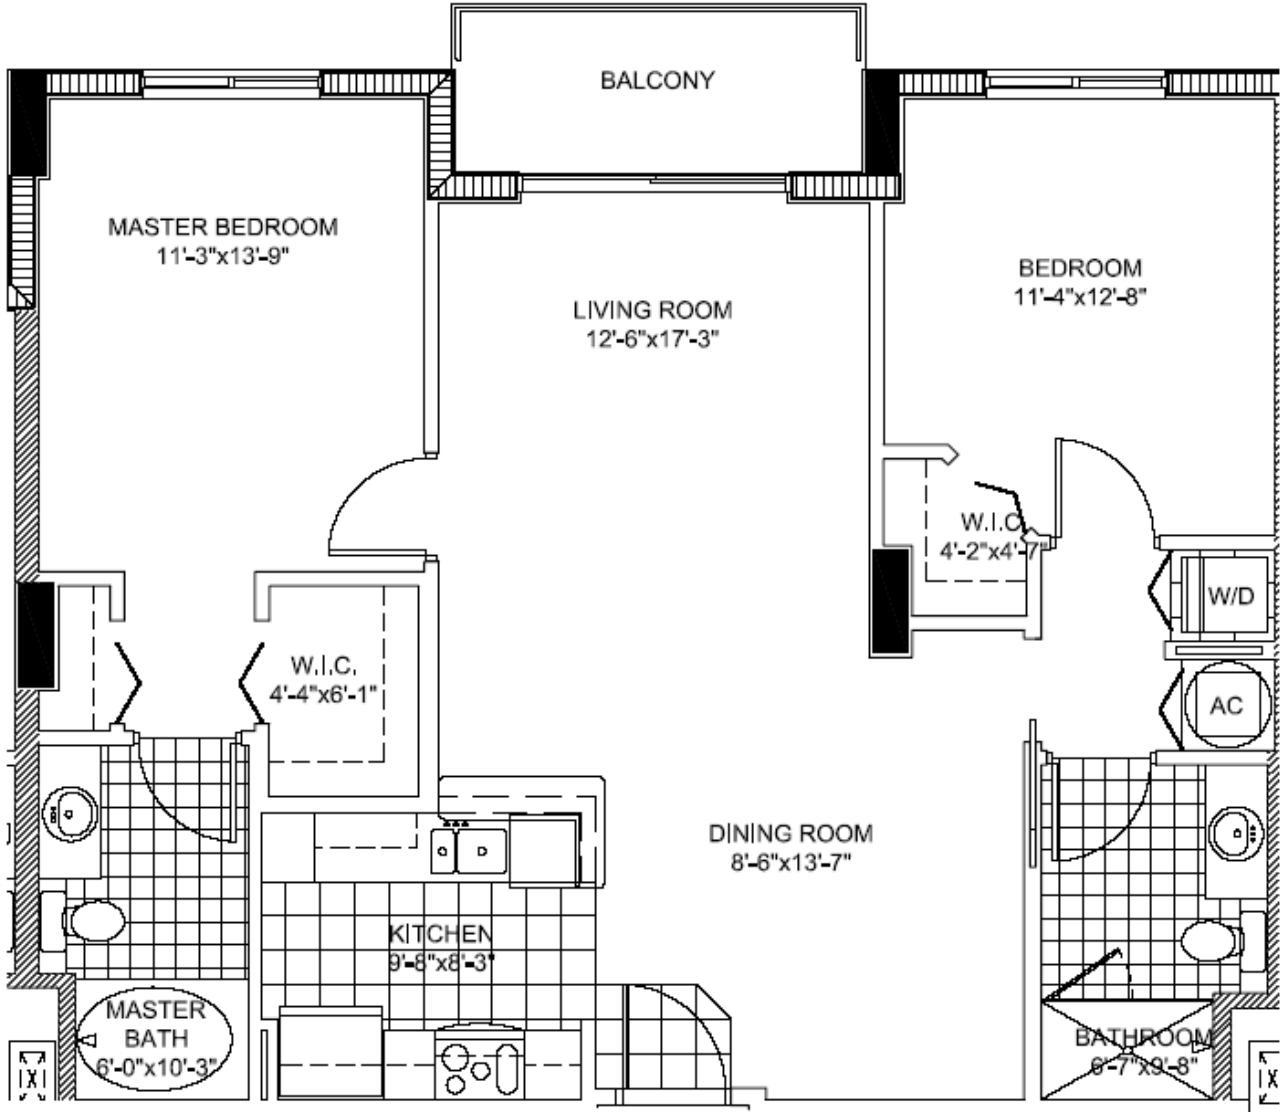

The Venture

Aventura

16 Unit B1

2 BEDROOMS 2 BATHS

INTERIOR AREA: 1,062 SQ. FT.
99 M²

www.MiamiResidence.com
305-751-1000
Miami Residence Realty