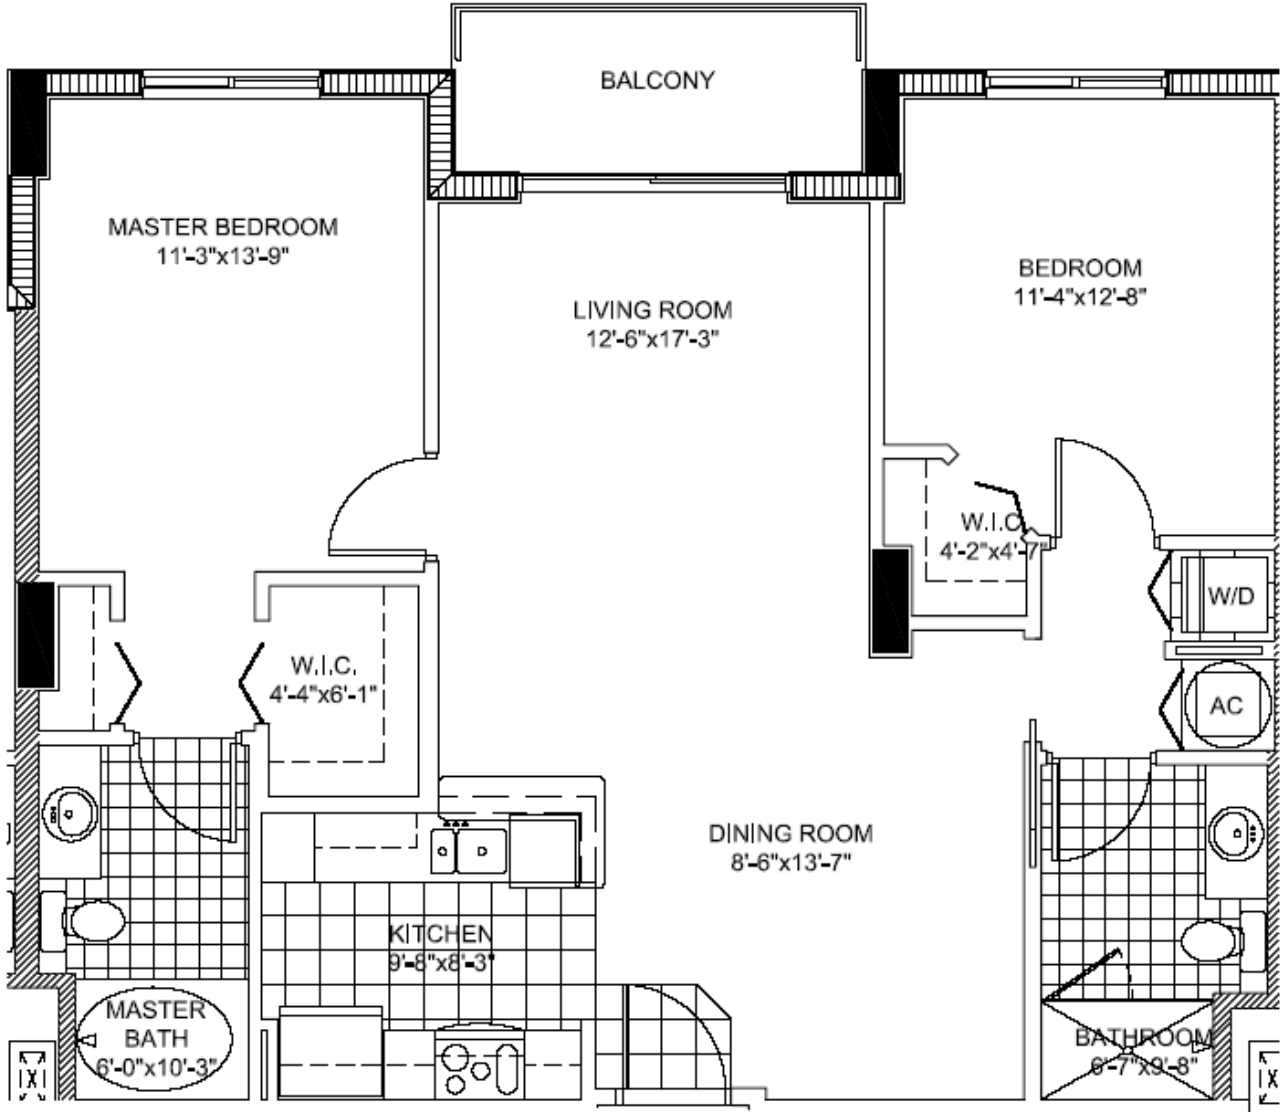

The Venture

Aventura

29 Unit B1

2 BEDROOMS 2 BATHS

INTERIOR AREA: 1,062 SQ. FT.
99 M²

www.MiamiResidence.com
305-751-1000
Miami Residence Realty