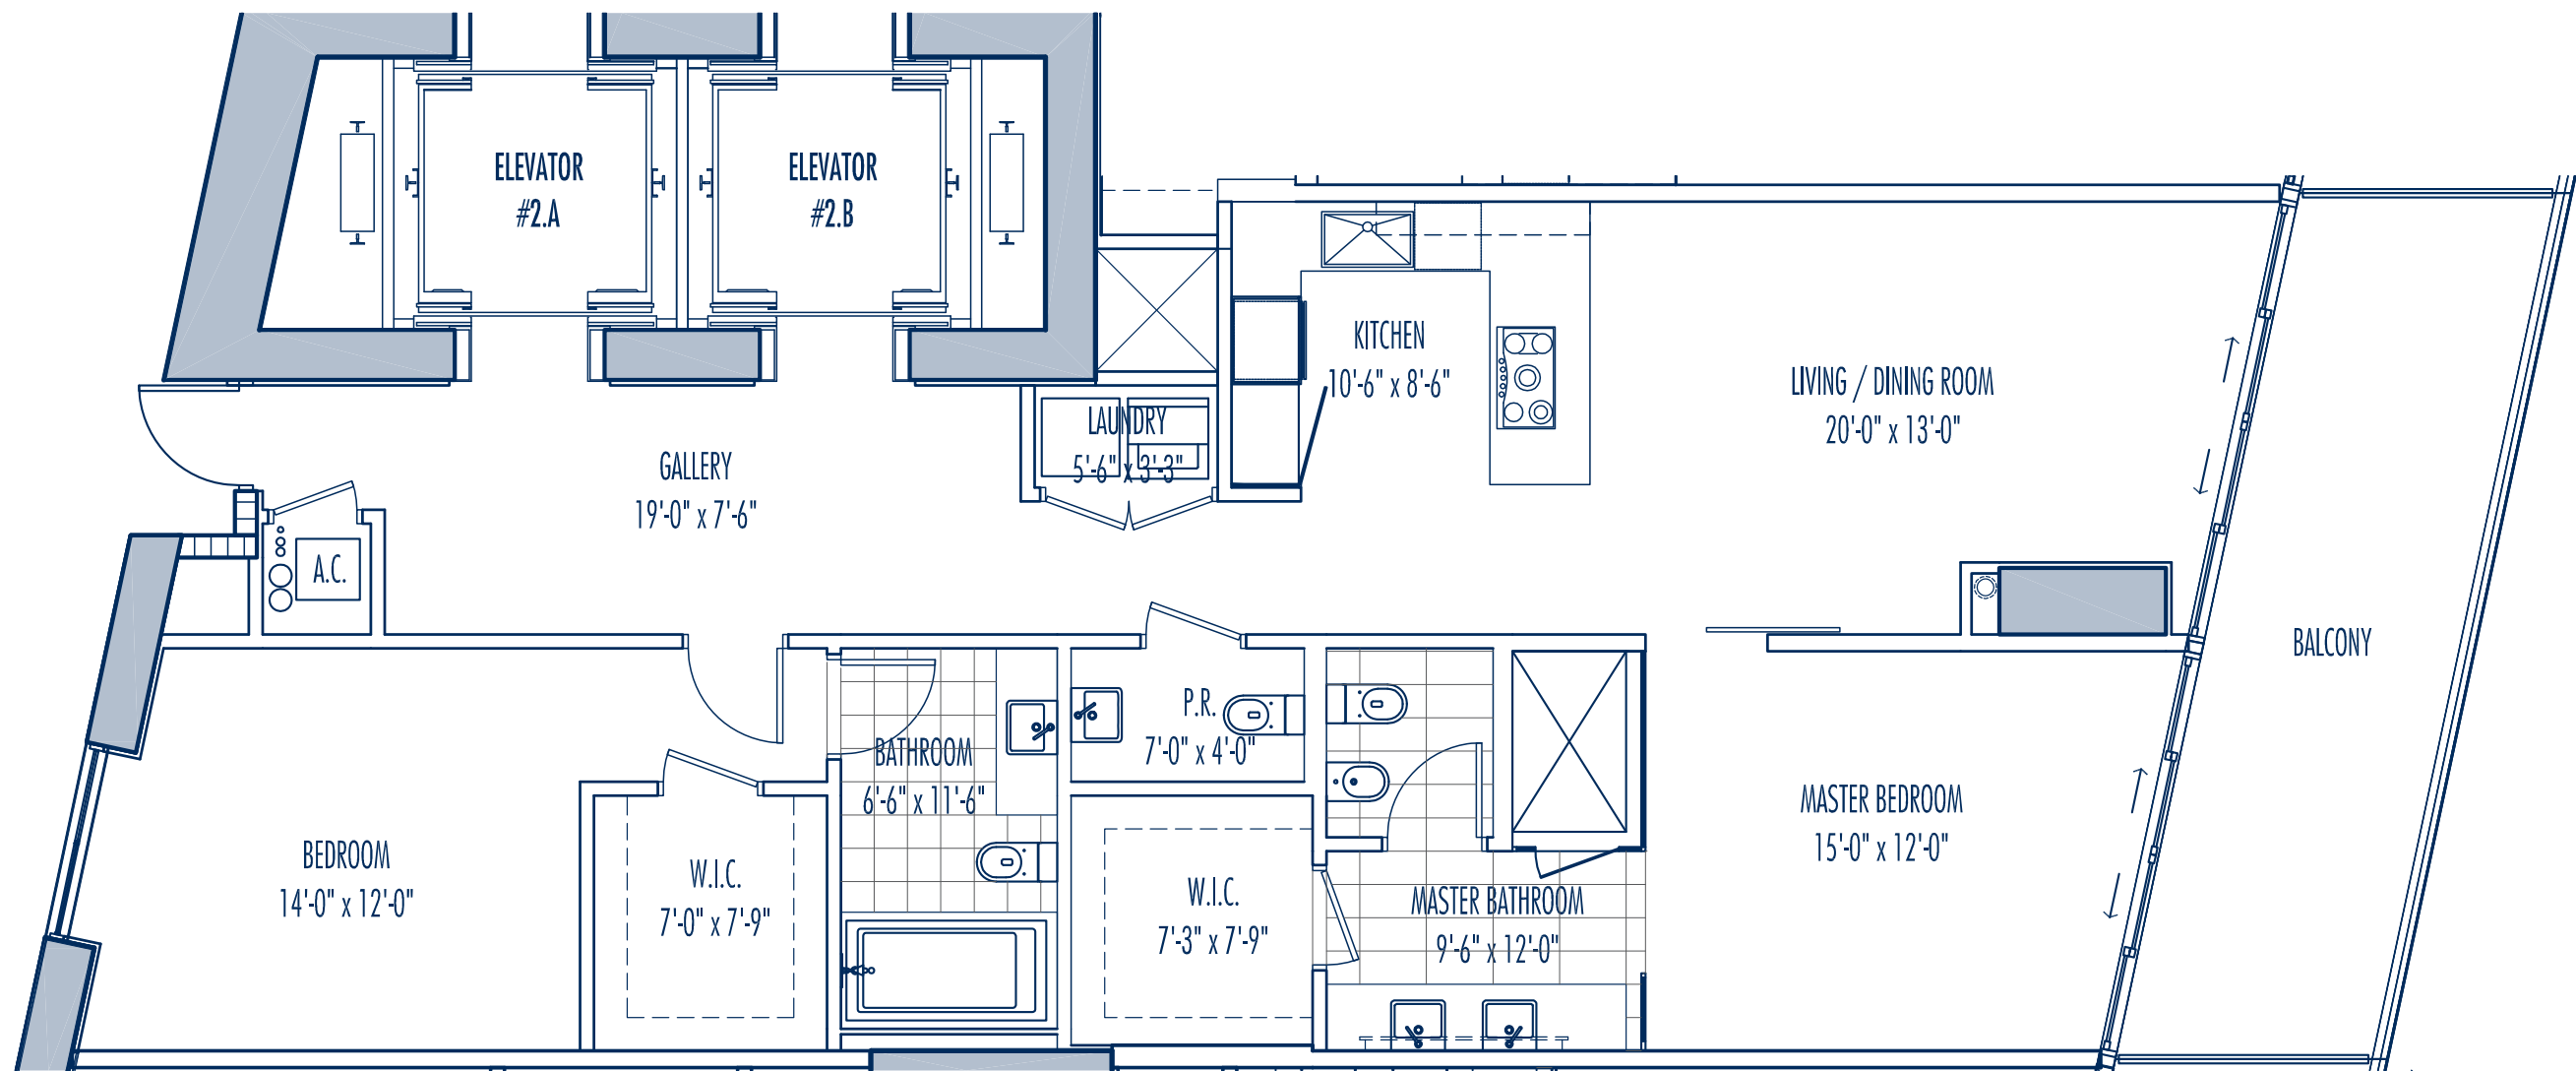

MARQUIS

RESIDENCES

RESIDENCE J 2 BEDROOM / 2.5 BATH

Interior:	1,498 SF	139.1 M	²
Exterior:	213 SF	19.8 M	²
Total:	1,711 SF	158.9 M	²

www.MiamiResidence.com - 305-751-1000 - Miami Residence Realty