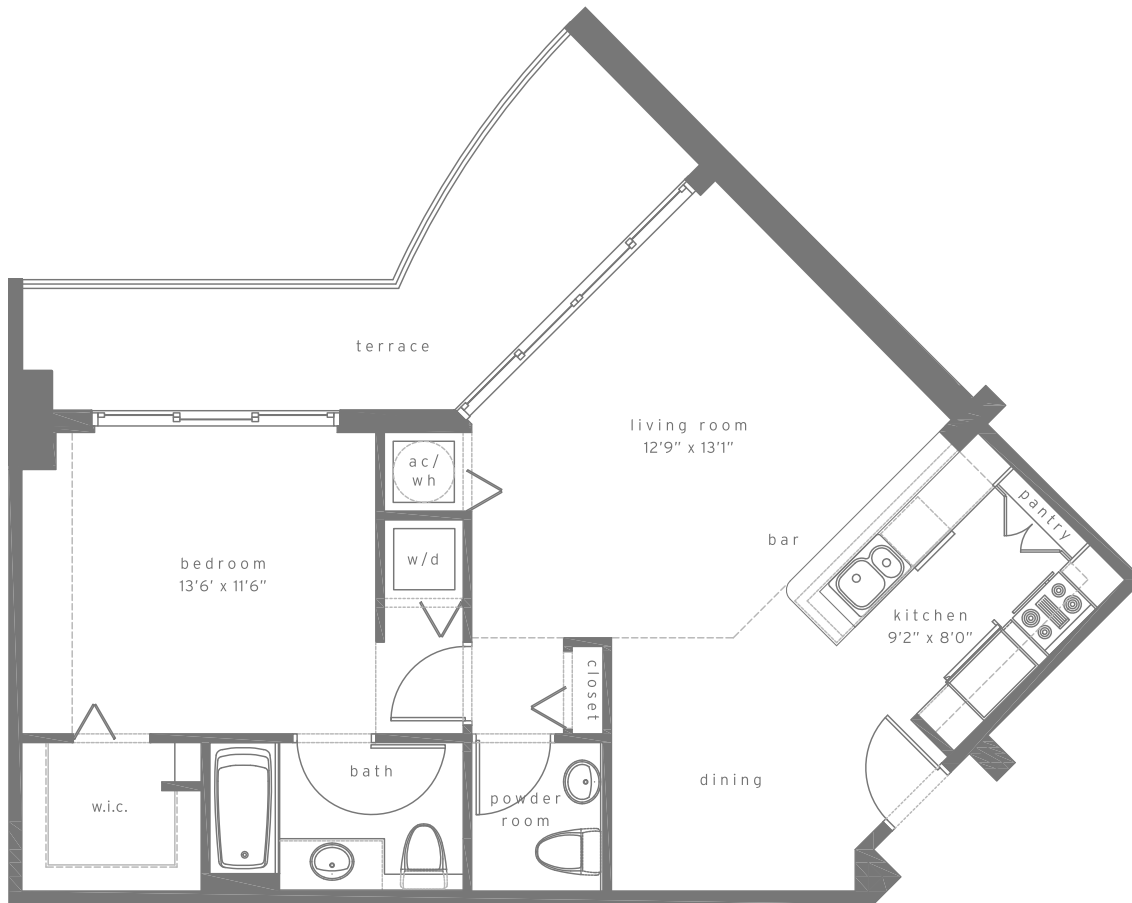

Met 1

Downtown Miami

Unit 07

1 BEDROOMS 1 BATHS

INTERIOR AREA: 733 SQ. FT. 68 M²

EXTERIOR AREA: 158 SQ. FT. 15 M²

www.MiamiResidence.com

305-751-1000