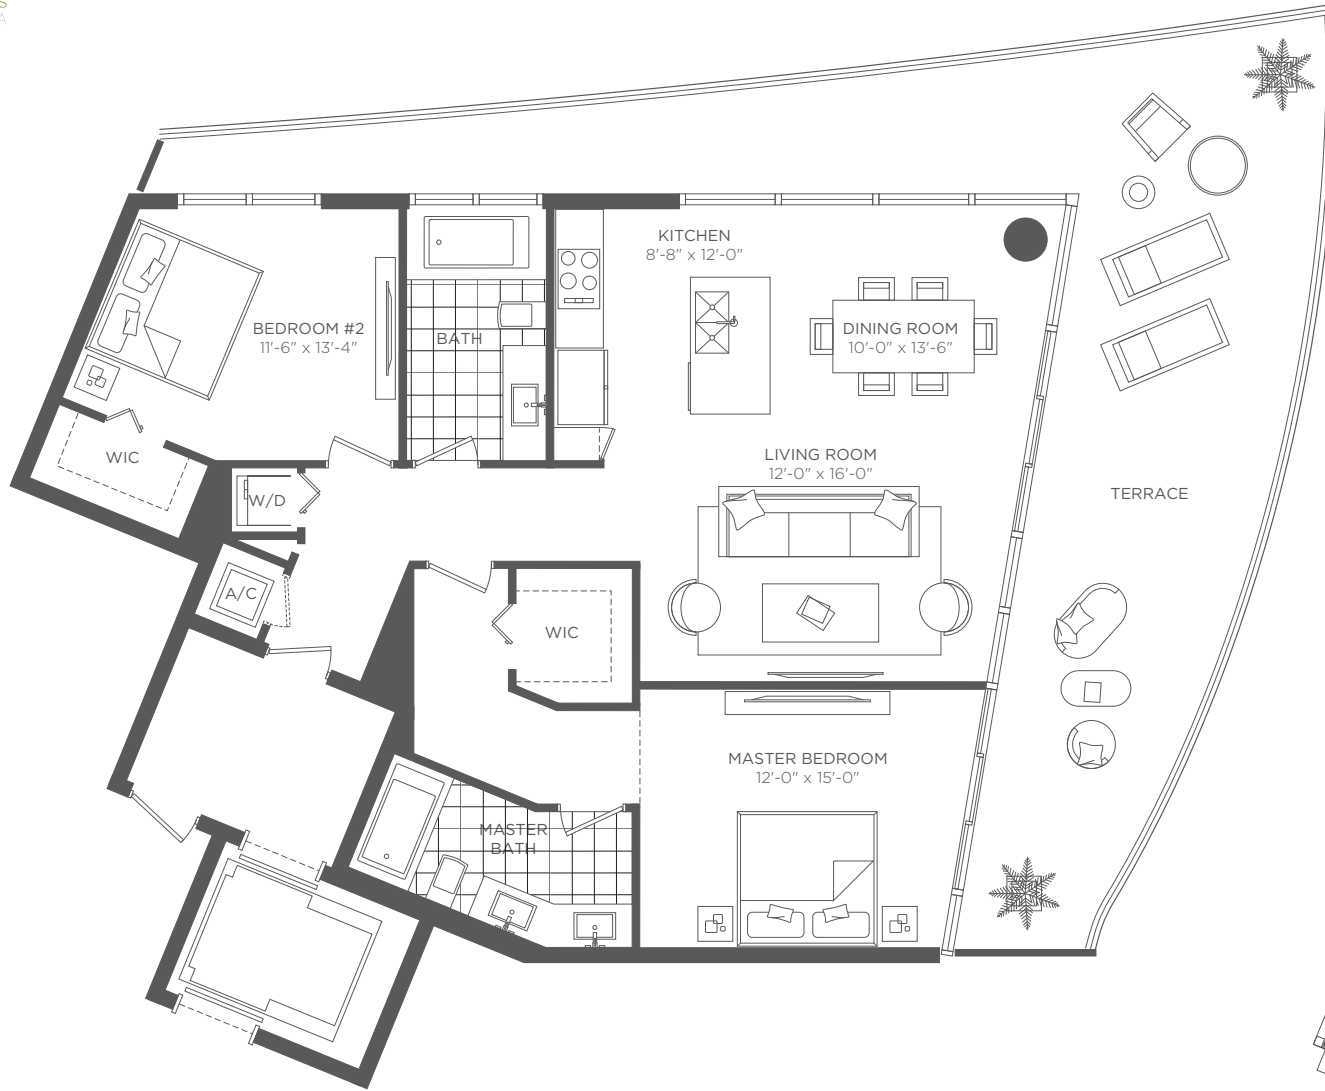

## RESIDENCE 02

2 BEDROOMS 2 BATHS

A/C INTERIOR AREA	1,380 SQ.FT.
TERRACE AREA	670 SQ.FT.
TOTAL RESIDENCE	2,050 SQ.FT.