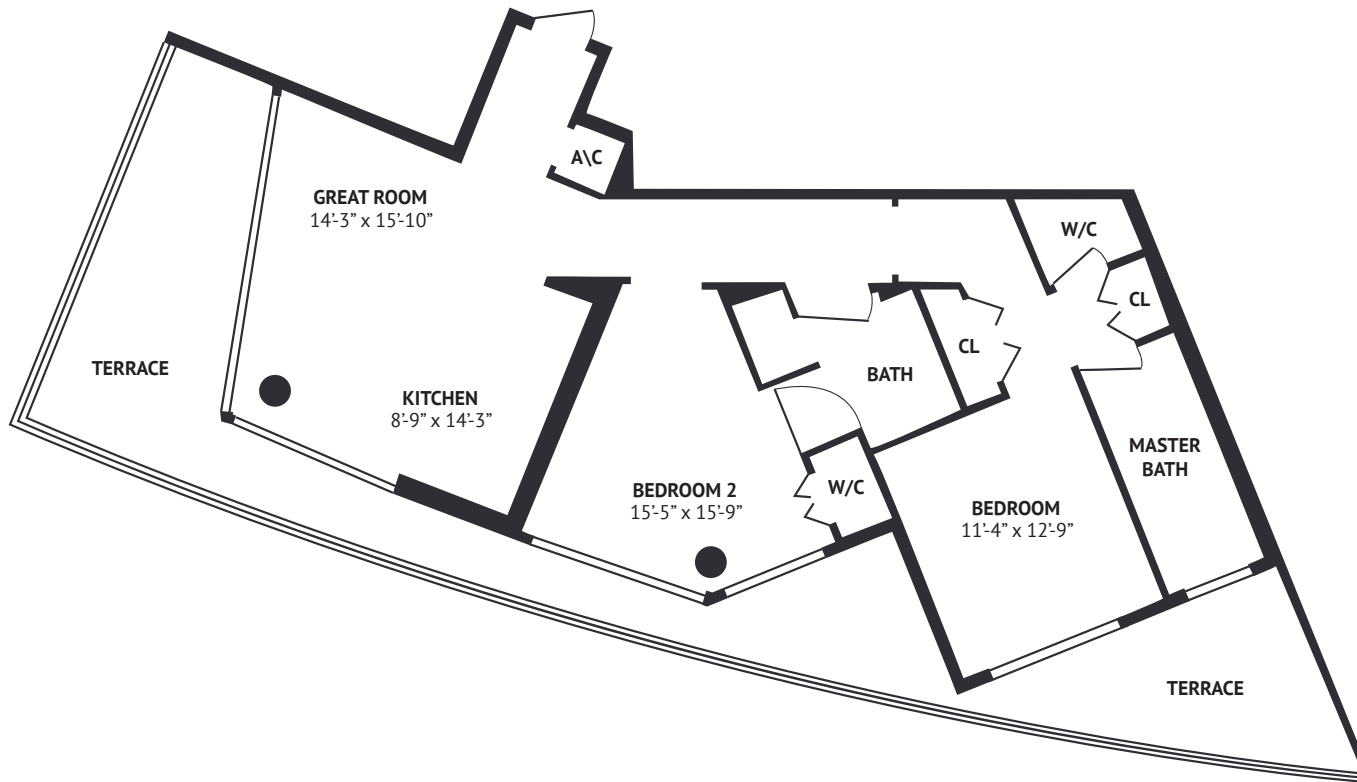

Hallmark of Hollywood

Hollywood Beach

Unit 11

2 BEDROOMS 2 BATHS

INTERIOR AREA: 1087 SQ. FT. 101 M²

EXTERIOR AREA: 540 SQ. FT. 50 M²

www.MiamiResidence.com

305-751-1000