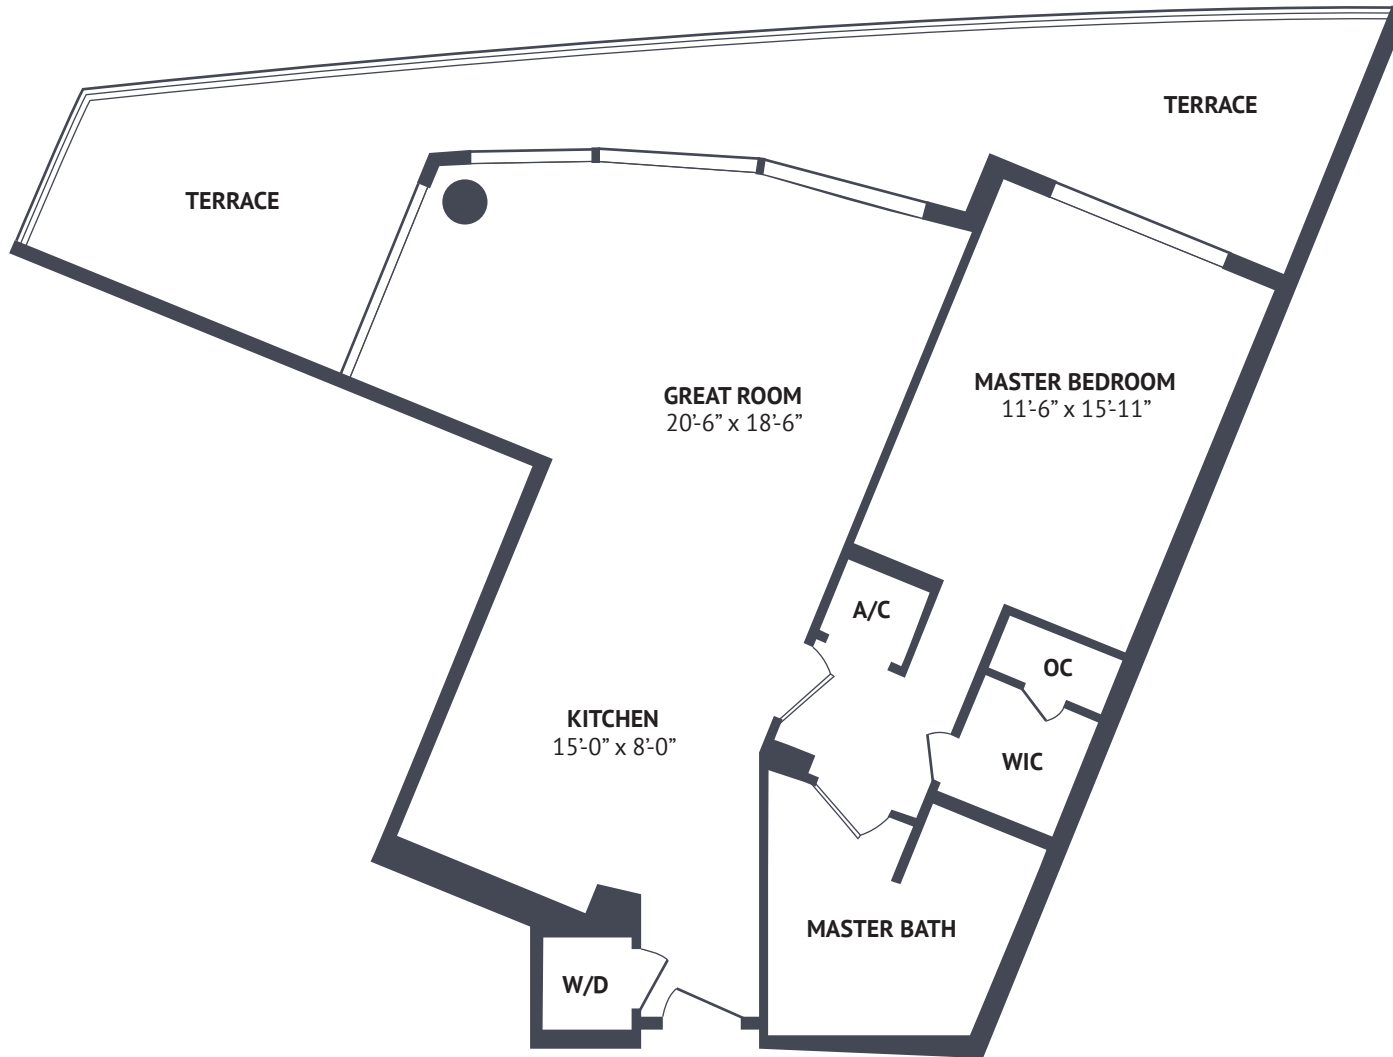

## Unit 12

1 BEDROOMS 1 BATHS

INTERIOR AREA: 869 SQ. FT. 81 M<sup>2</sup>

EXTERIOR AREA: 340 SQ. FT. 32 M<sup>2</sup>

[www.MiamiResidence.com](http://www.MiamiResidence.com)

305-751-1000

**Miami Residence Realty**