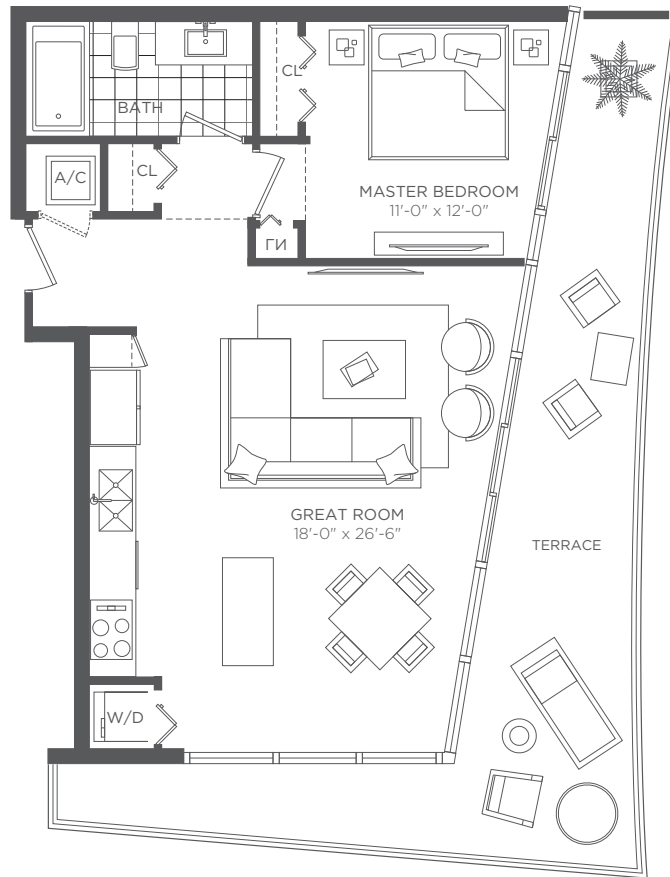

## RESIDENCE F5

1 BEDROOM 1 BATH

A/C INTERIOR AREA	730 SQ.FT.
TERRACE AREA	340 SQ.FT.
TOTAL RESIDENCE	1,070 SQ.FT.