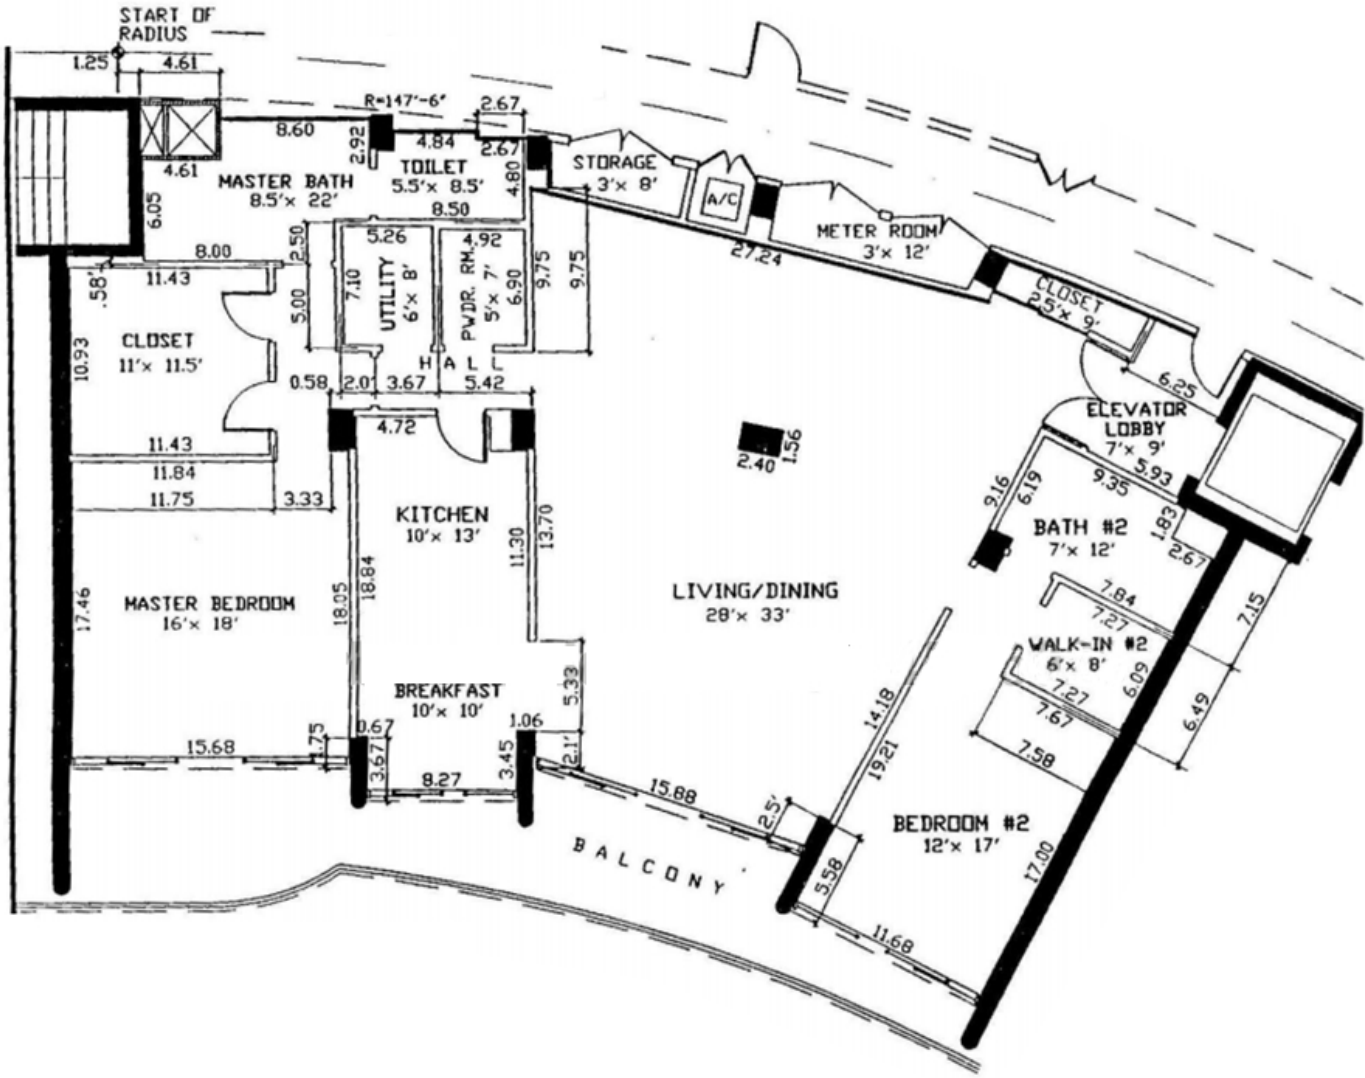

Majestic Tower

Bal Harbour

Unit 09

2 BEDROOMS 2.5 BATHS
 INTERIOR AREA: 2160 SQ. FT. 200,7 M²