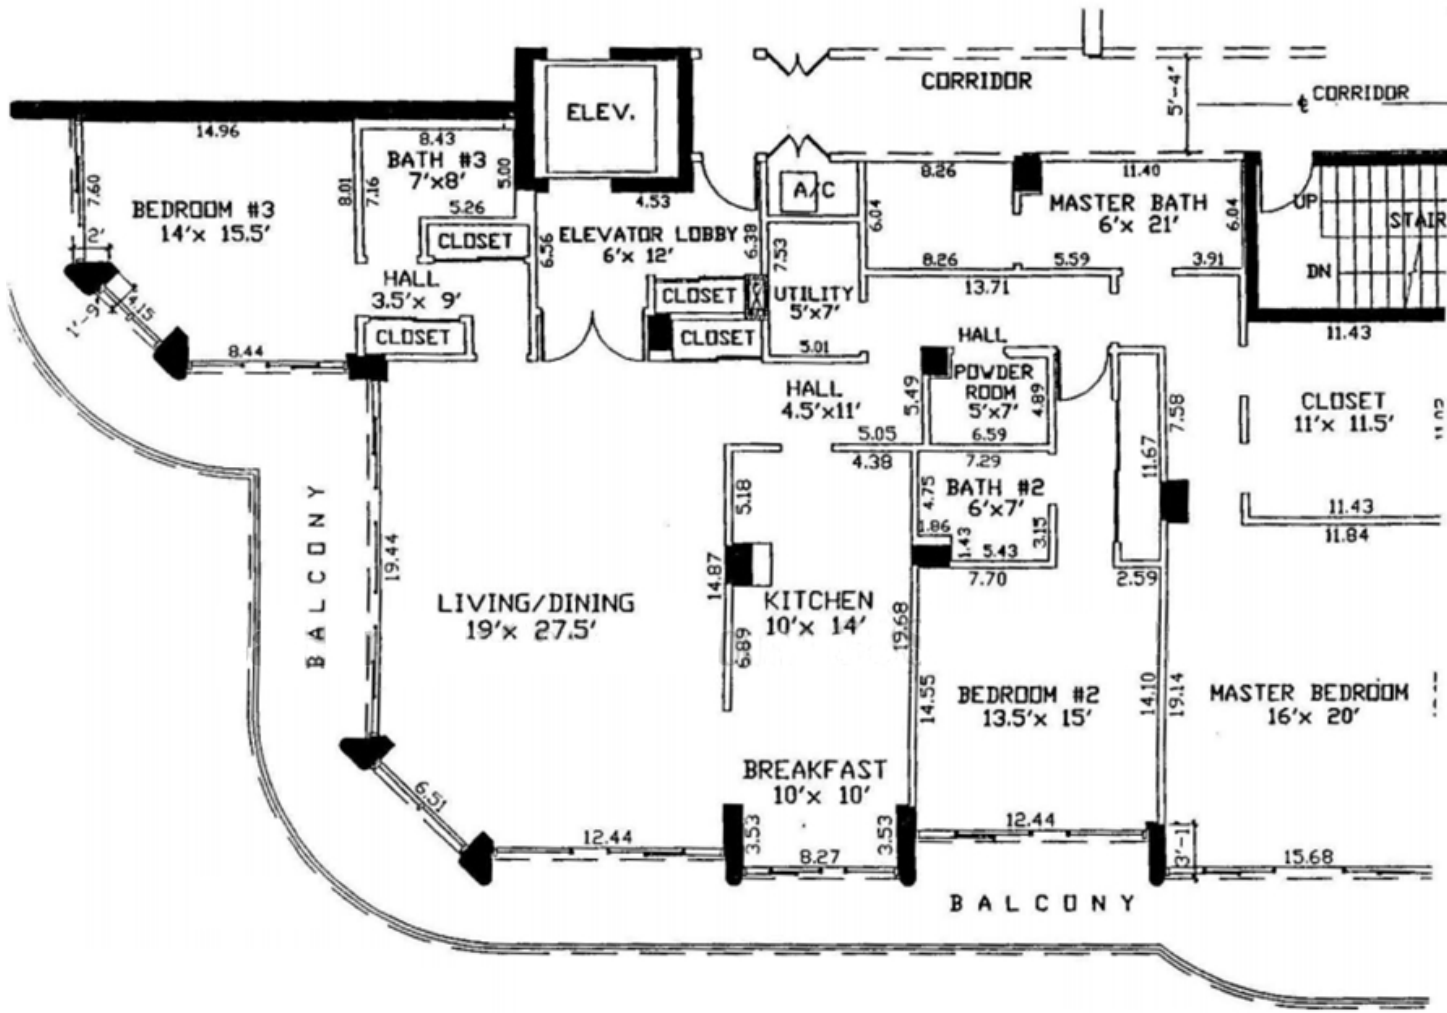

# Majestic Tower

Bal Harbour

## Unit 10

3 BEDROOMS 3.5 BATHS

INTERIOR AREA: 2430 SQ. FT. 225,8 M<sup>2</sup>

www.MiamiResidence.com  
305-751-1000  
Miami Residence Realty