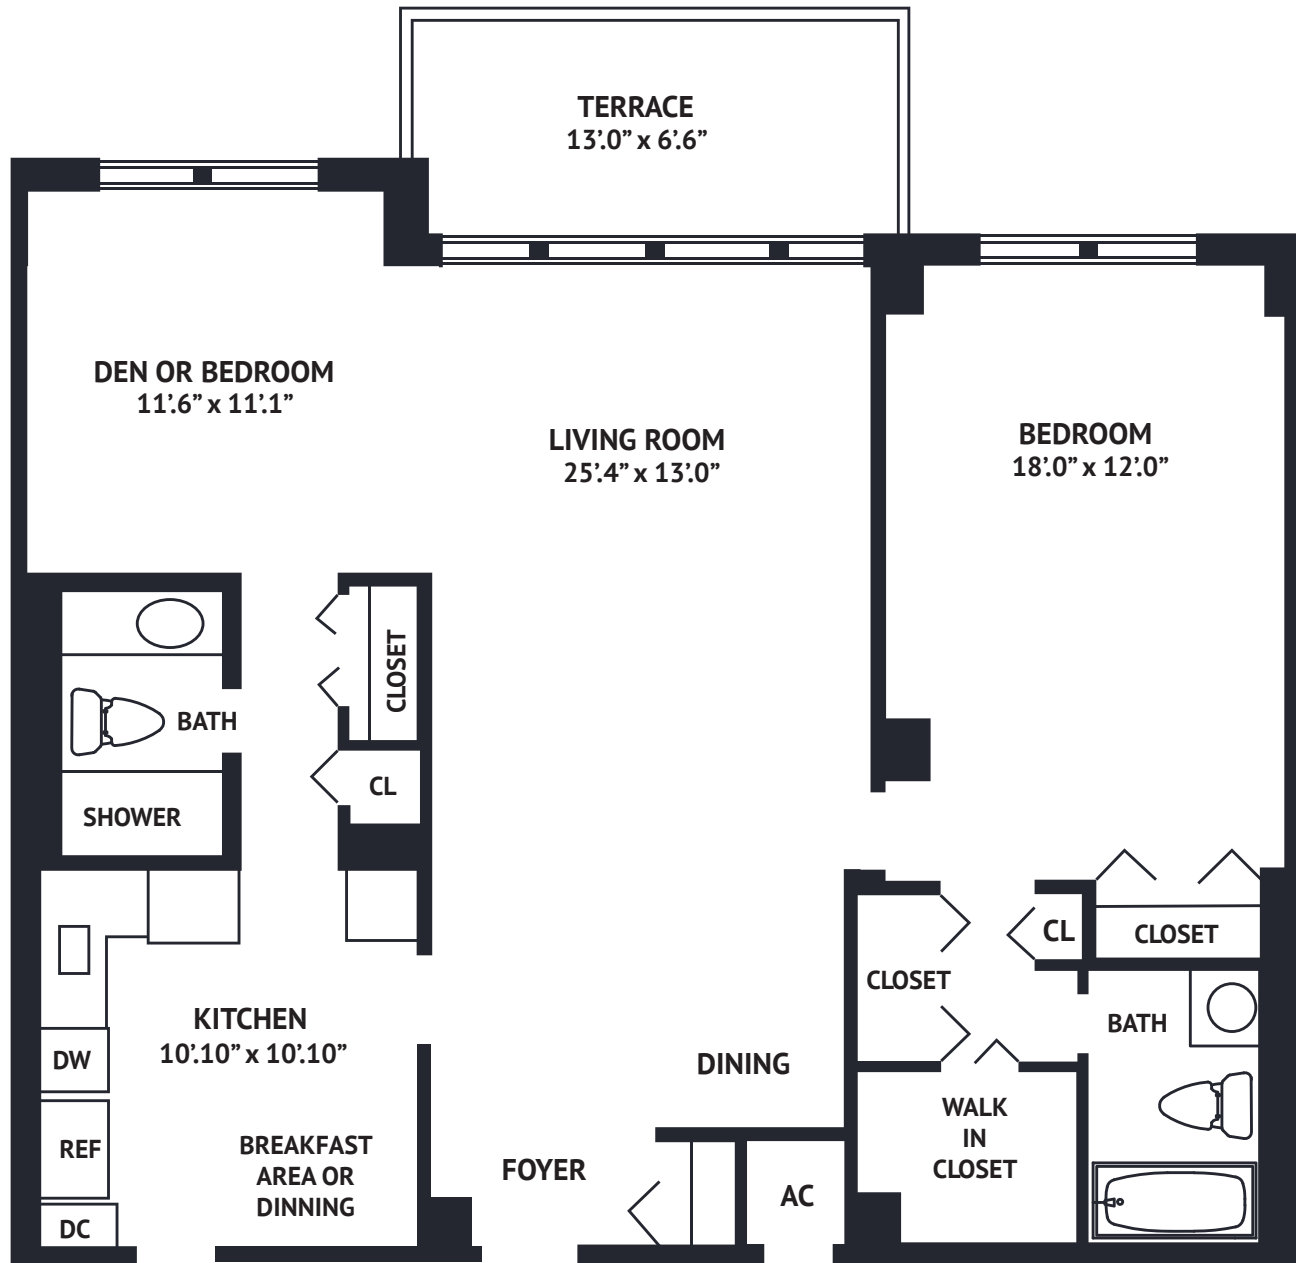

Winston Tower 500

Sunny Isles Beach

Unit 07,08,09,10

1 BEDROOMS 1.5 BATHS
 INTERIOR AREA: 1233 SQ. FT. 115 M²
 EXTERIOR AREA: 86 SQ. FT. 8 M²