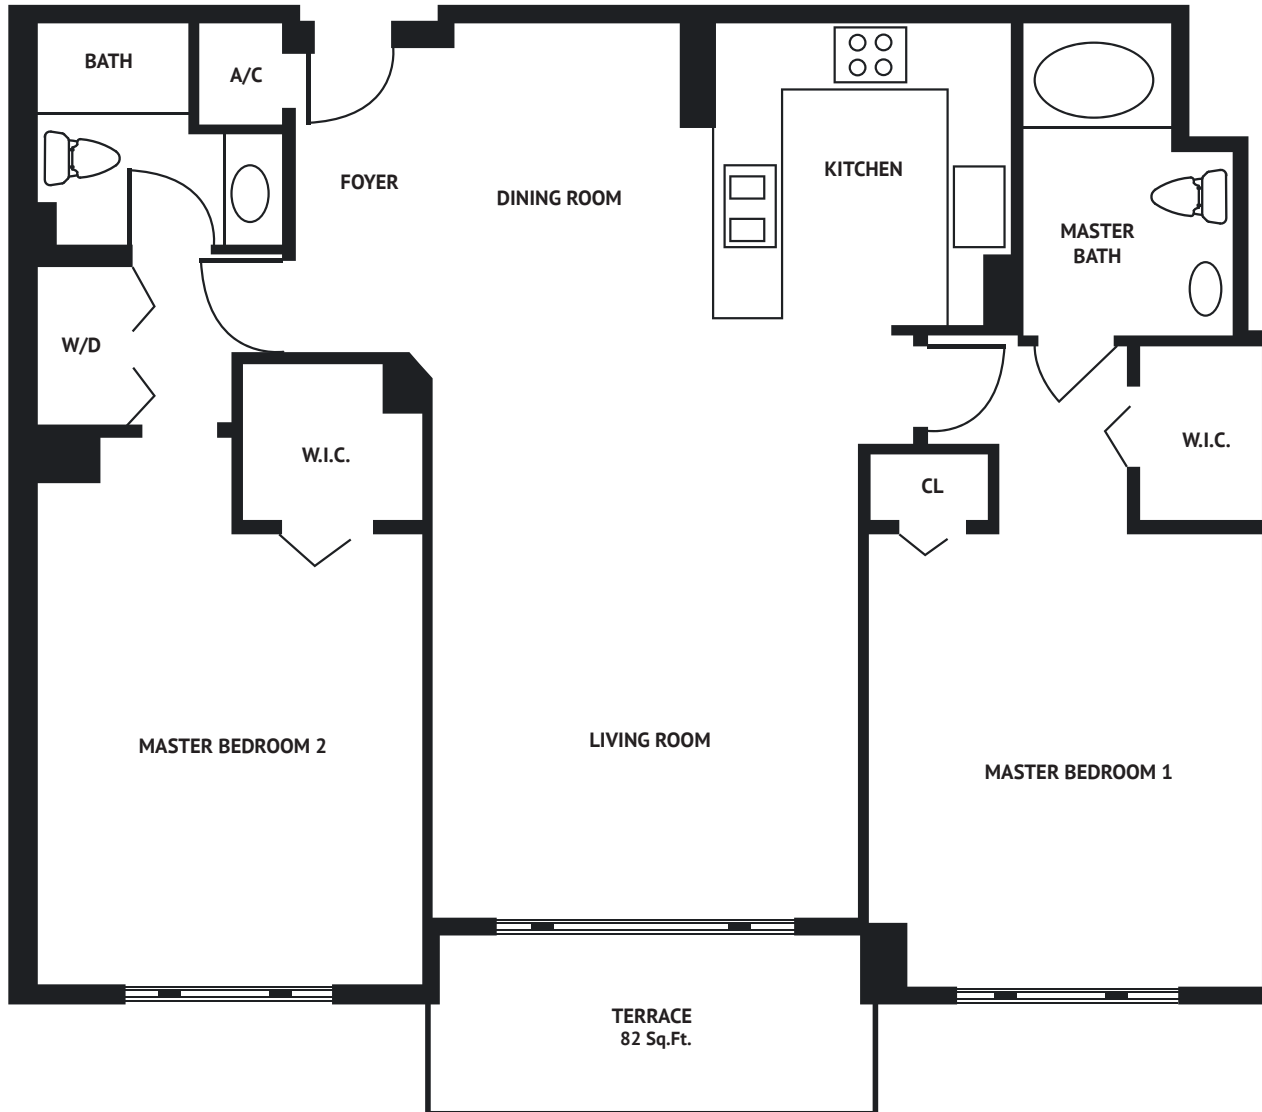

# 2080 Hallandale

Hallandale Beach

## Unit 05

2 BEDROOMS 2 BATHS

INTERIOR AREA: 1190 SQ. FT. 111 M<sup>2</sup>

EXTERIOR AREA: 82 SQ. FT. 7,6 M<sup>2</sup>

[www.MiamiResidence.com](http://www.MiamiResidence.com)

305-751-1000

**Miami Residence Realty**