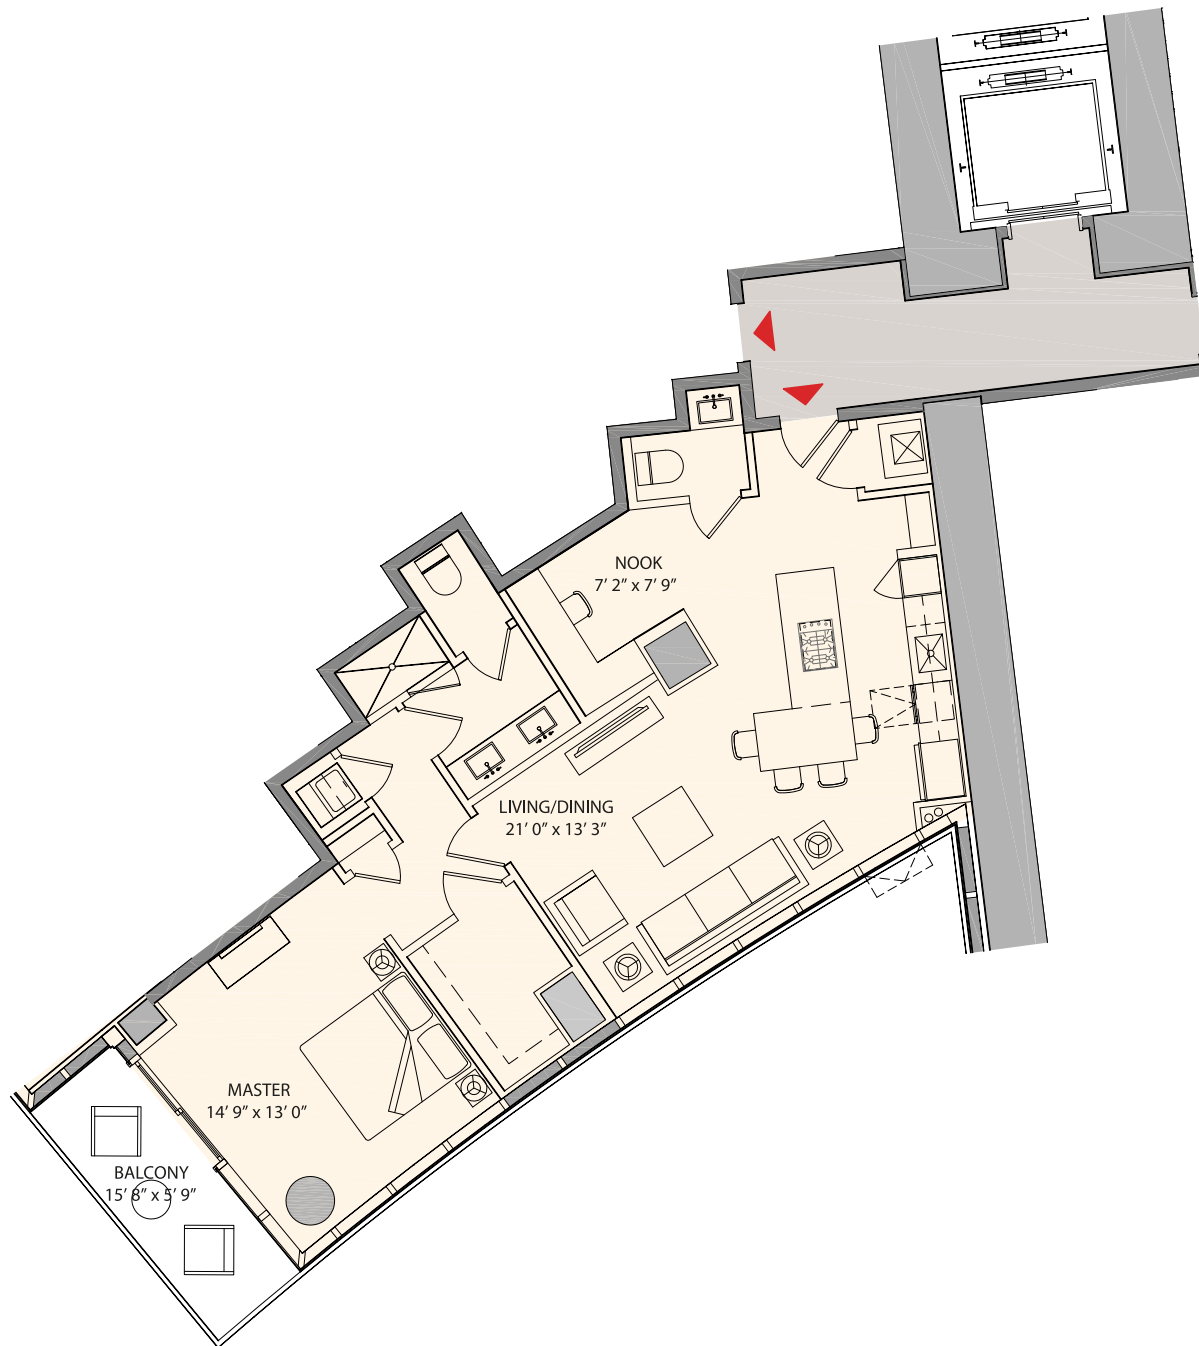

Paramount WorldCenter Downtown Miami

02

1 BEDROOMS 1.5 BATHS

INTERIOR AREA: 929 SQ. FT. 86 M²

EXTERIOR AREA: 91 SQ. FT. 8.5 M²

www.MiamiResidence.com

305-751-1000

Miami Residence Realty