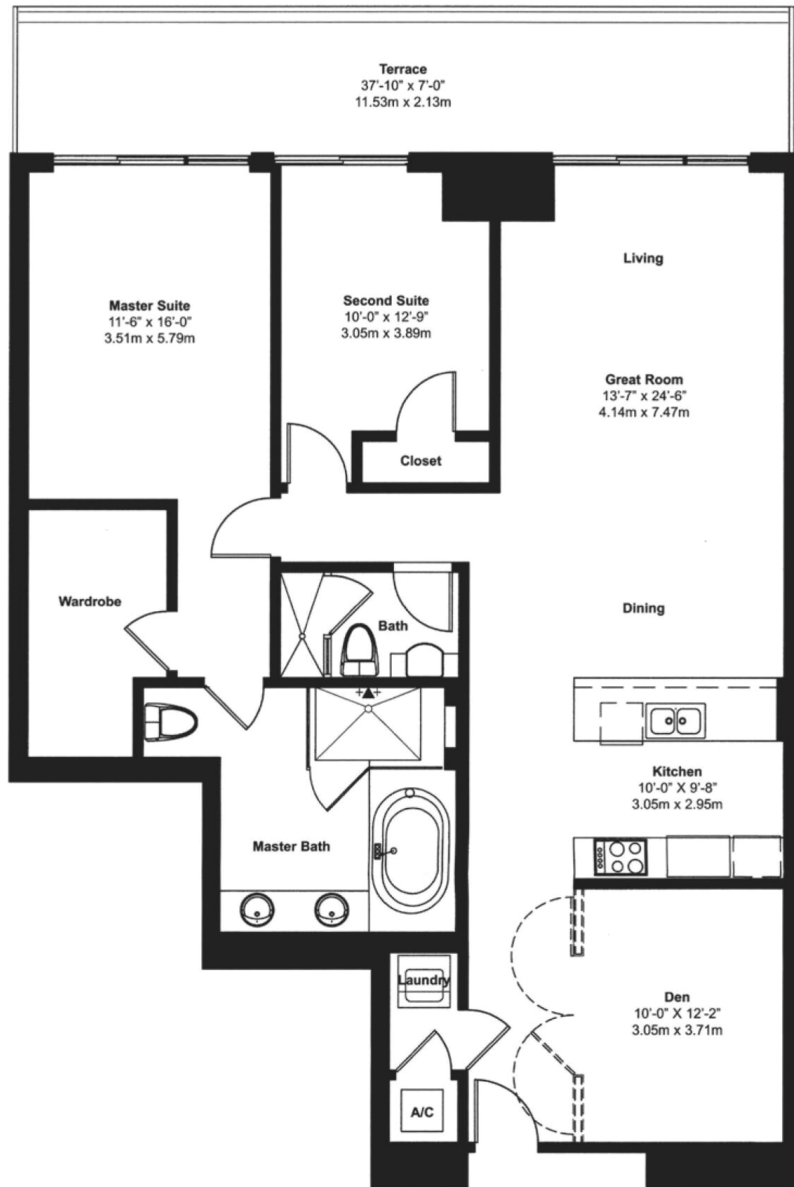

# Beach Club II

## Hallandale Beach

## Unit 11

2 BEDROOMS 2 BATHS

INTERIOR AREA: 1554 SQ. FT. 144 M<sup>2</sup>

EXTERIOR AREA: 259 SQ. FT. 24 M<sup>2</sup>

[www.MiamiResidence.com](http://www.MiamiResidence.com)

305-751-1000

**Miami Residence Realty**