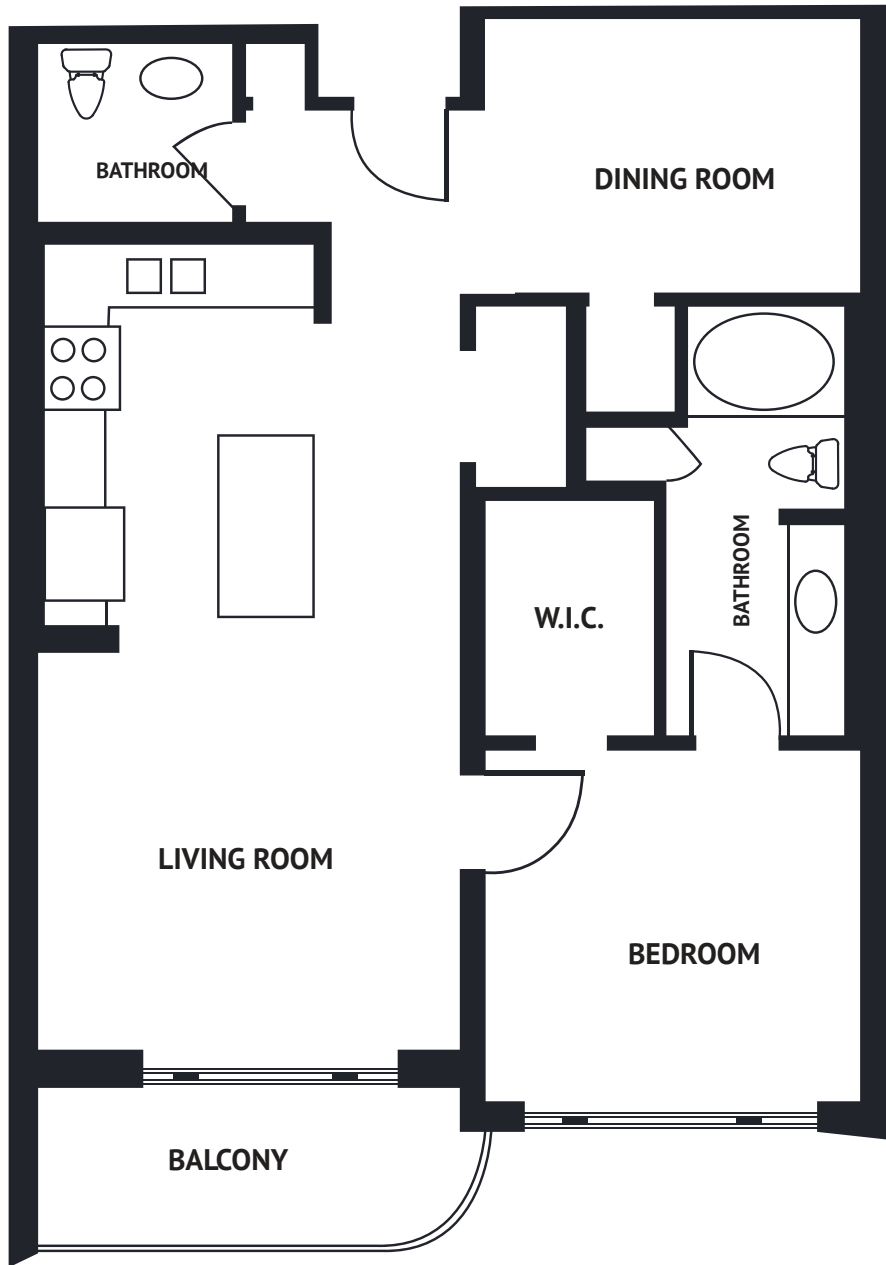

Ocean Marine Yacht Club
Hallandale Beach

Unit 03

1 BEDROOMS 1.5 BATHS

INTERIOR AREA: 875 SQ. FT. 81 M²

EXTERIOR AREA: 76 SQ. FT. 7 M²

www.MiamiResidence.com

305-751-1000

Miami Residence Realty