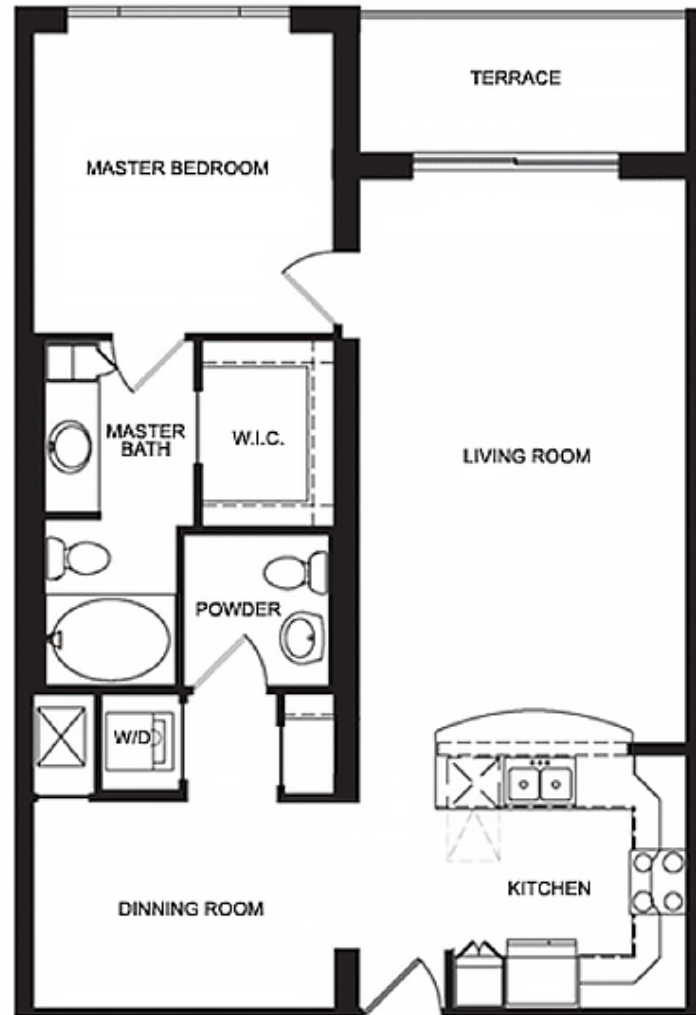

## Unit 10

1 BEDROOMS 1.5 BATHS

INTERIOR AREA: 924 SQ. FT. 86 M<sup>2</sup>

EXTERIOR AREA: 75 SQ. FT. 7 M<sup>2</sup>

[www.MiamiResidence.com](http://www.MiamiResidence.com)

305-751-1000

**Miami Residence Realty**