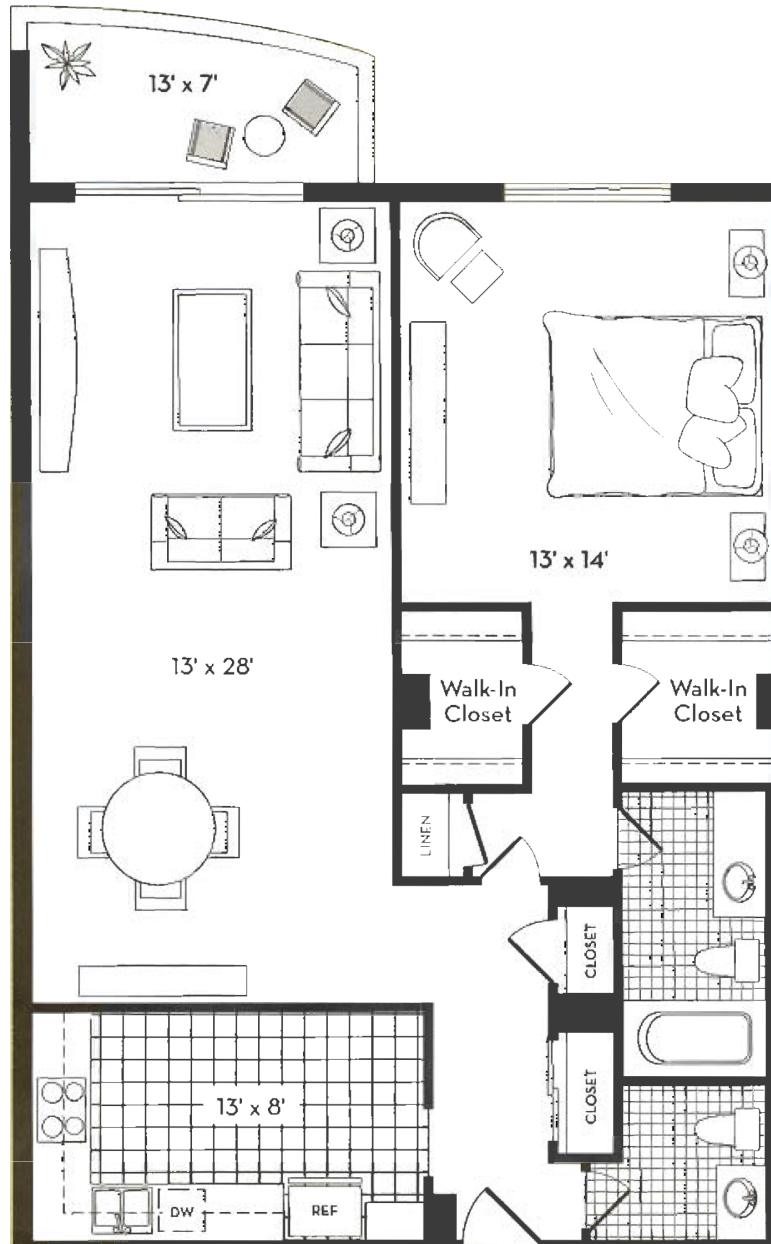

# Ocean View A

Sunny Isles Beach

27	26
25	24
23	22
21	20
19	18
17	16
15	14
11	12
09	10
07	08
05	06
03	04
01	02

## Unit Sussex

1 BEDROOMS 1.5 BATHS

INTERIOR AREA: 1000 SQ. FT. 93 M<sup>2</sup>

EXTERIOR AREA: 84 SQ. FT. 8 M<sup>2</sup>

[www.MiamiResidence.com](http://www.MiamiResidence.com)

305-751-1000

**Miami Residence Realty**