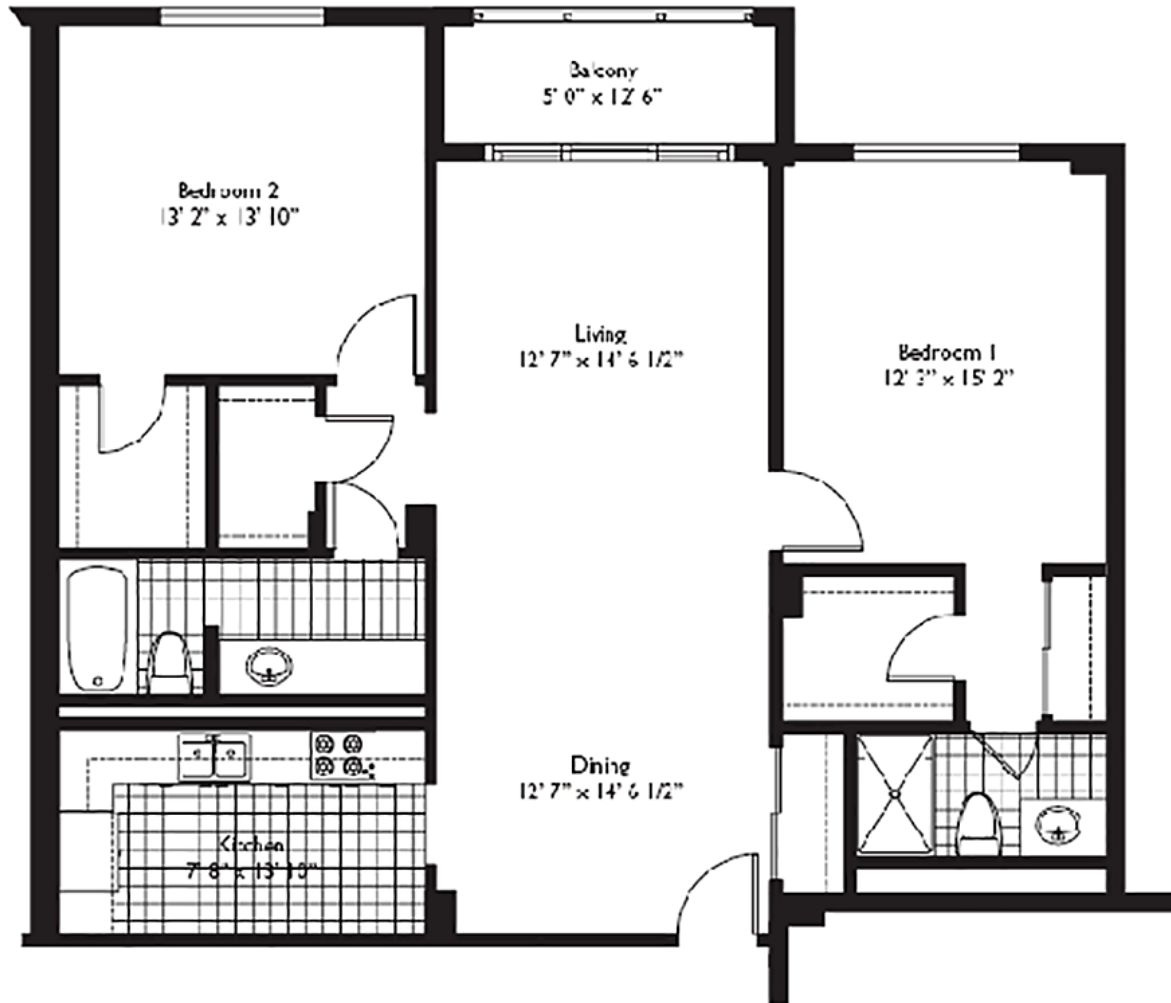

Residences on Hollywood Hollywood Beach

Unit 22

2 BEDROOMS 2 BATHS

INTERIOR AREA: 1212 SQ. FT. 113 M²

EXTERIOR AREA: 57 SQ. FT. 5 M²

www.MiamiResidence.com

305-751-1000

Miami Residence Realty