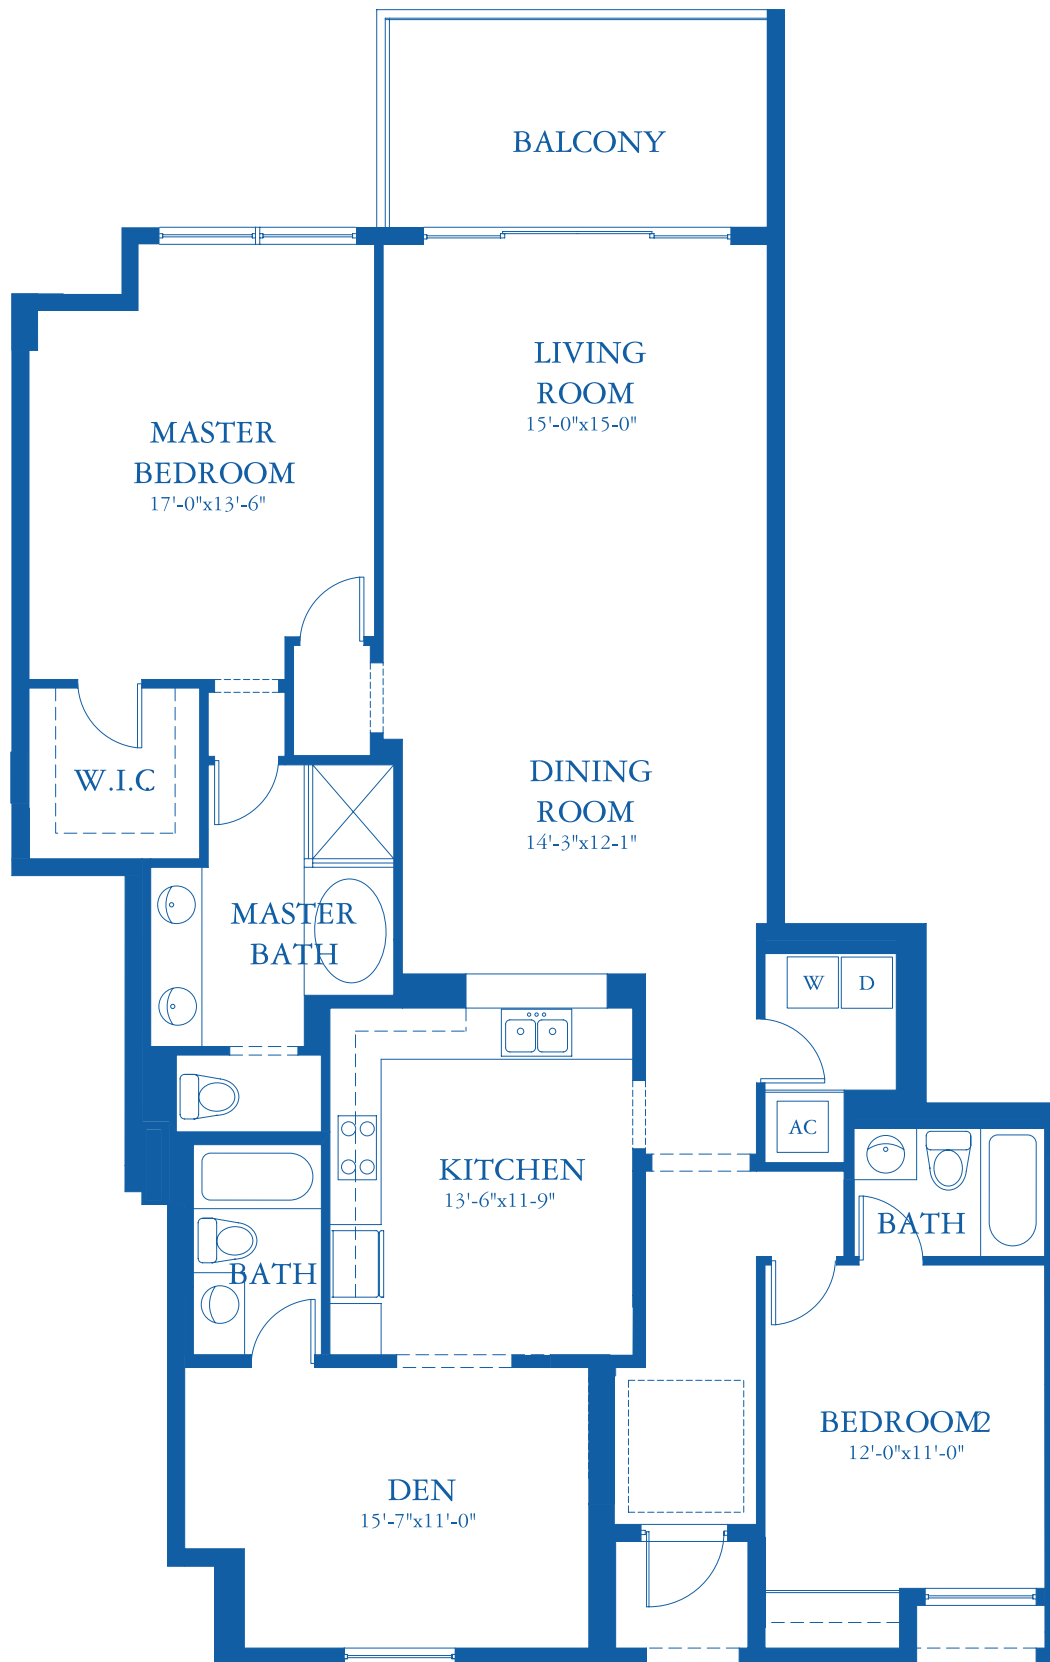

AVENTURA MARINA

510

Marina Tower

2 Bedrooms, 3 Baths, Den

Residence Area:	1,710 sq. ft.	158.86 m ²
Balcony:	129 sq. ft.	11.98 m ²
Total:	1,839 sq. ft.	170.84 m ²

510

Waterway Tower

2 Bedrooms, 3 Baths, Den

Residence Area:	1,710 sq. ft.	158.86 m ²
Balcony:	129 sq. ft.	11.98 m ²
Total:	1,839 sq. ft.	170.84 m ²

Water Way Tower 510 is the reverse of the Marina Tower