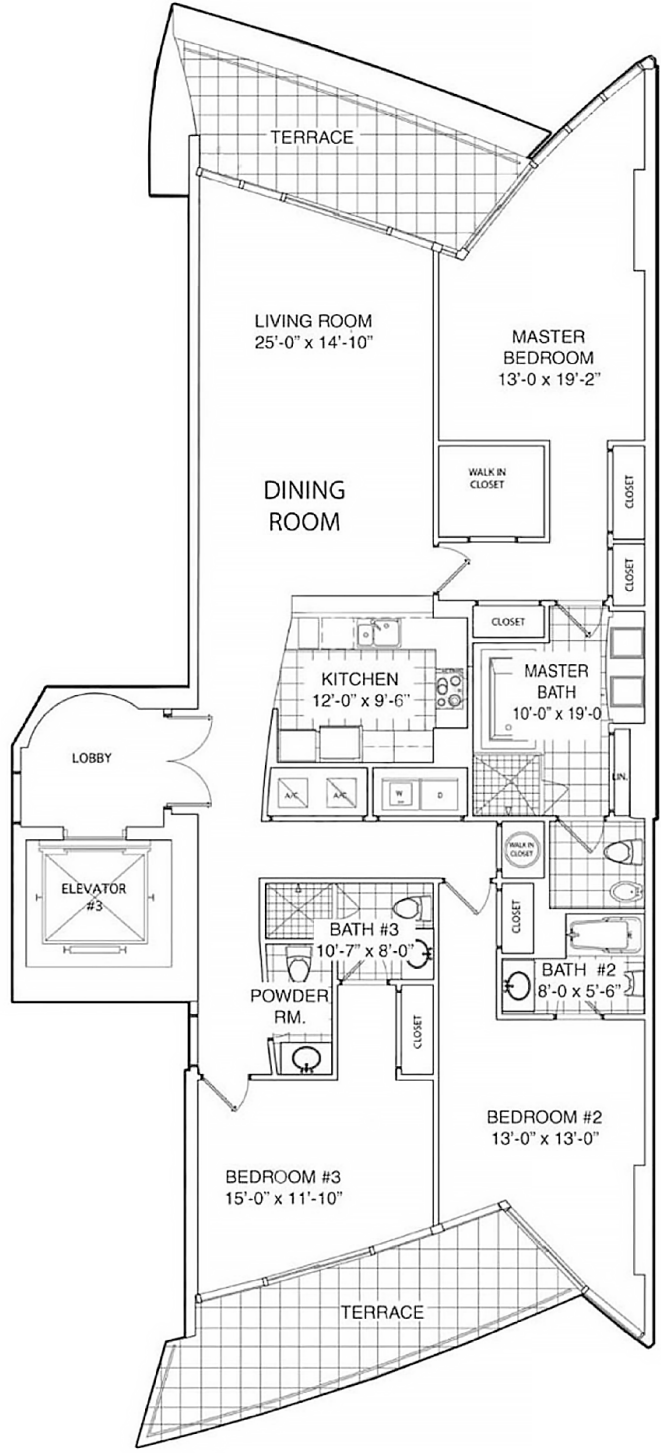

## Units 04, 05

3 BEDROOMS 3.5 BATHS  
 INTERIOR AREA: 1927 SQ. FT. 179 M<sup>2</sup>  
 EXTERIOR AREA: 315 SQ. FT. 29 M<sup>2</sup>