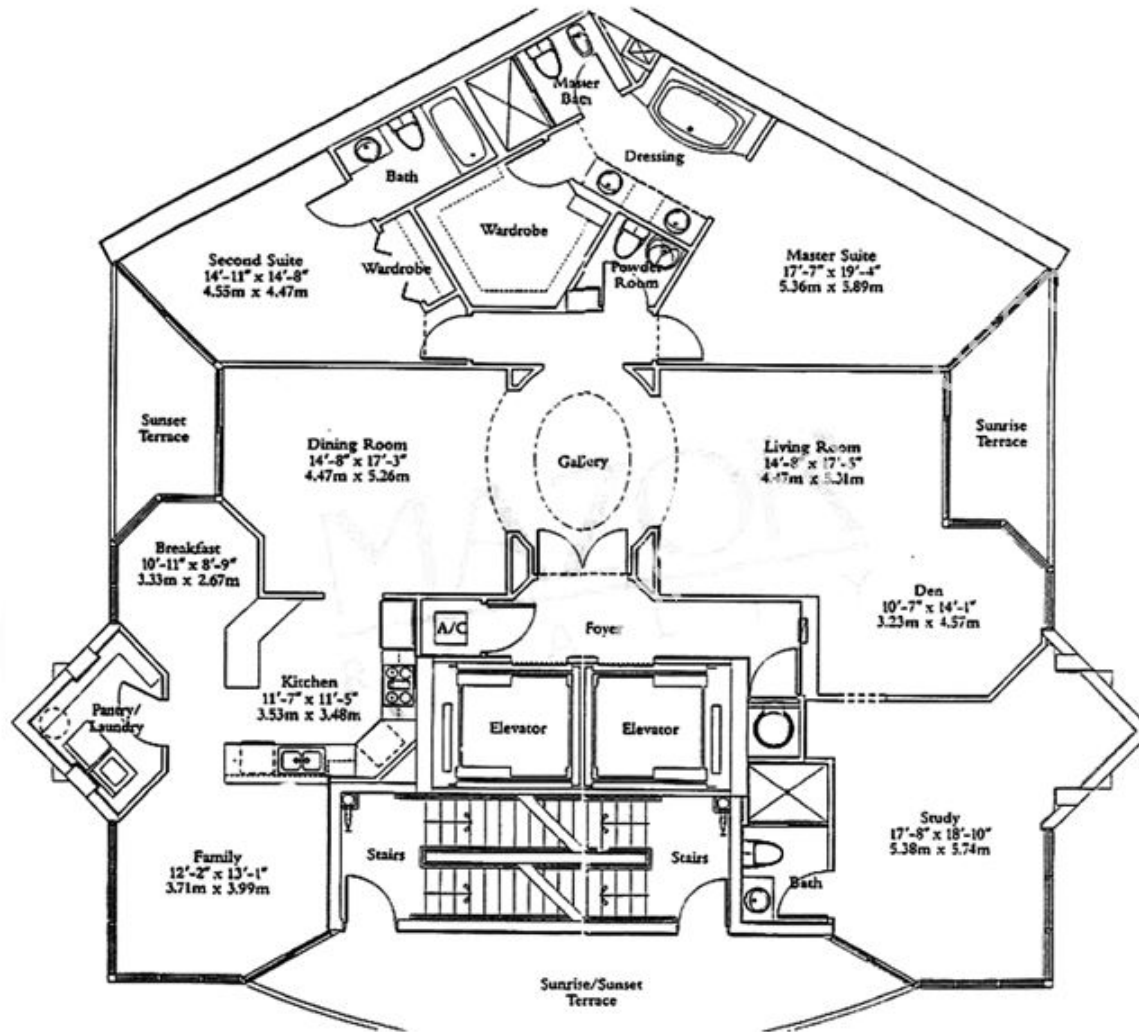

Ocean One

Sunny Isles Beach

Unit 06

2 BEDROOMS 2,5 BATHS

INTERIOR AREA: 1490 SQ. FT. 138 M²