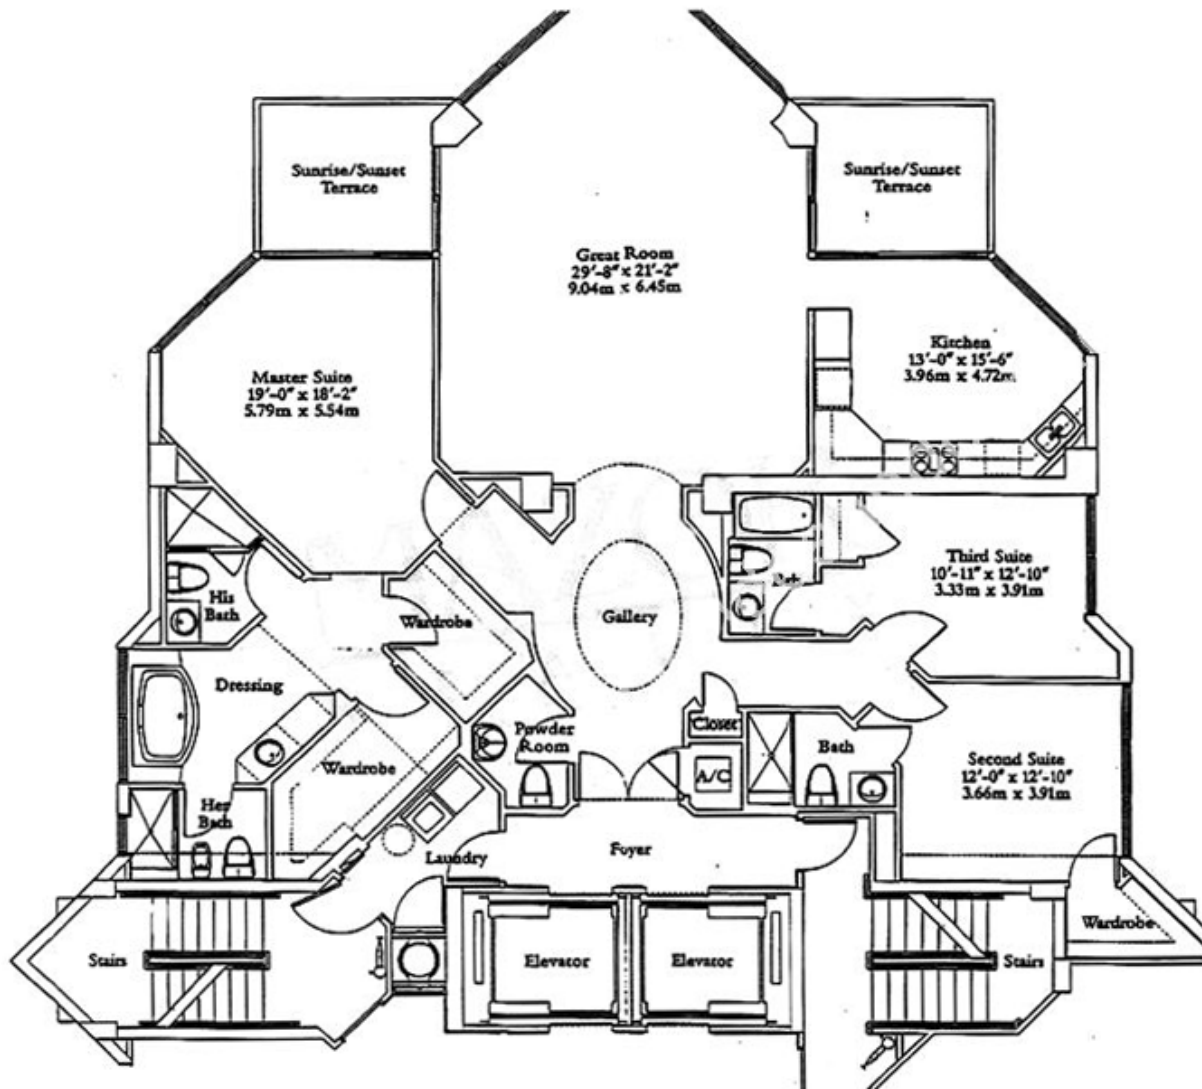

# Ocean One

Sunny Isles Beach

## Unit 04

3 BEDROOMS 4.5 BATHS

INTERIOR AREA: 1930 SQ. FT. 179 M<sup>2</sup>