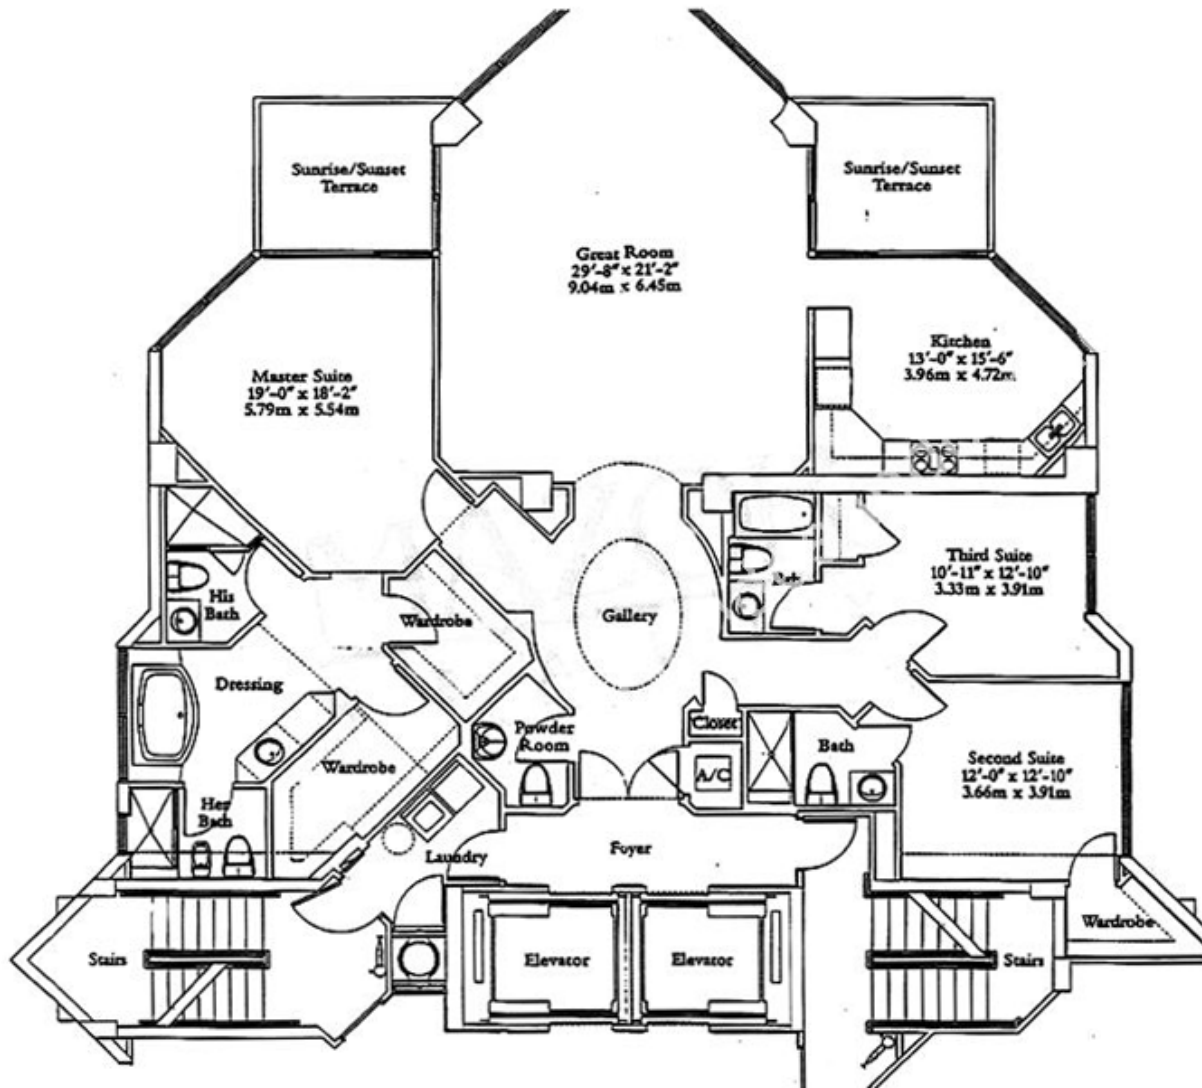

Ocean One

Sunny Isles Beach

Unit 10

3 BEDROOMS 4.5 BATHS

INTERIOR AREA: 1930 SQ. FT. 179 M²