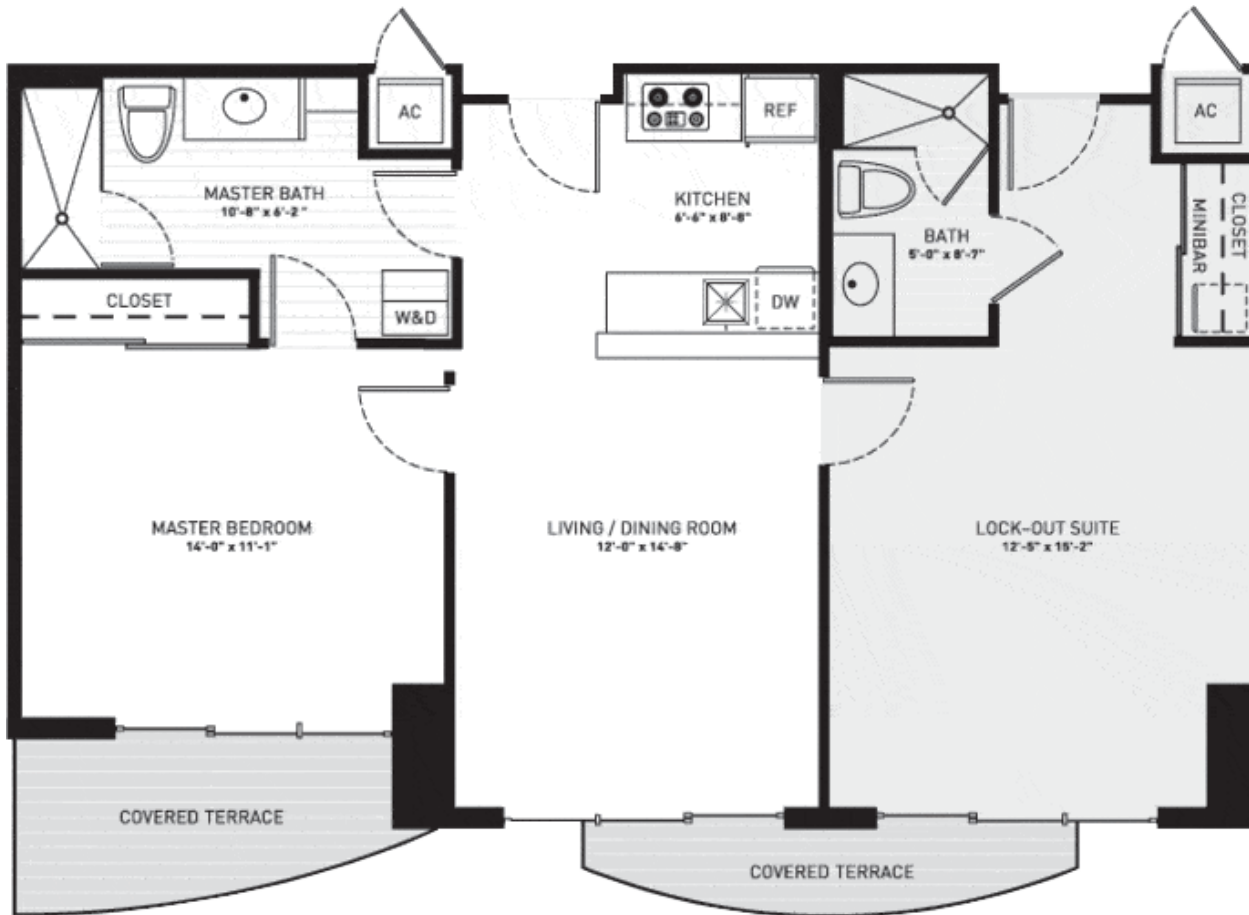

# Sole on the Ocean

Sunny Isles Beach

## Unit 04

2 BEDROOMS 2 BATHS

INTERIOR AREA: 1007 SQ. FT. 94 M<sup>2</sup>

EXTERIOR AREA: 106 SQ. FT. 10 M<sup>2</sup>

[www.MiamiResidence.com](http://www.MiamiResidence.com)

305-751-1000

**Miami Residence Realty**