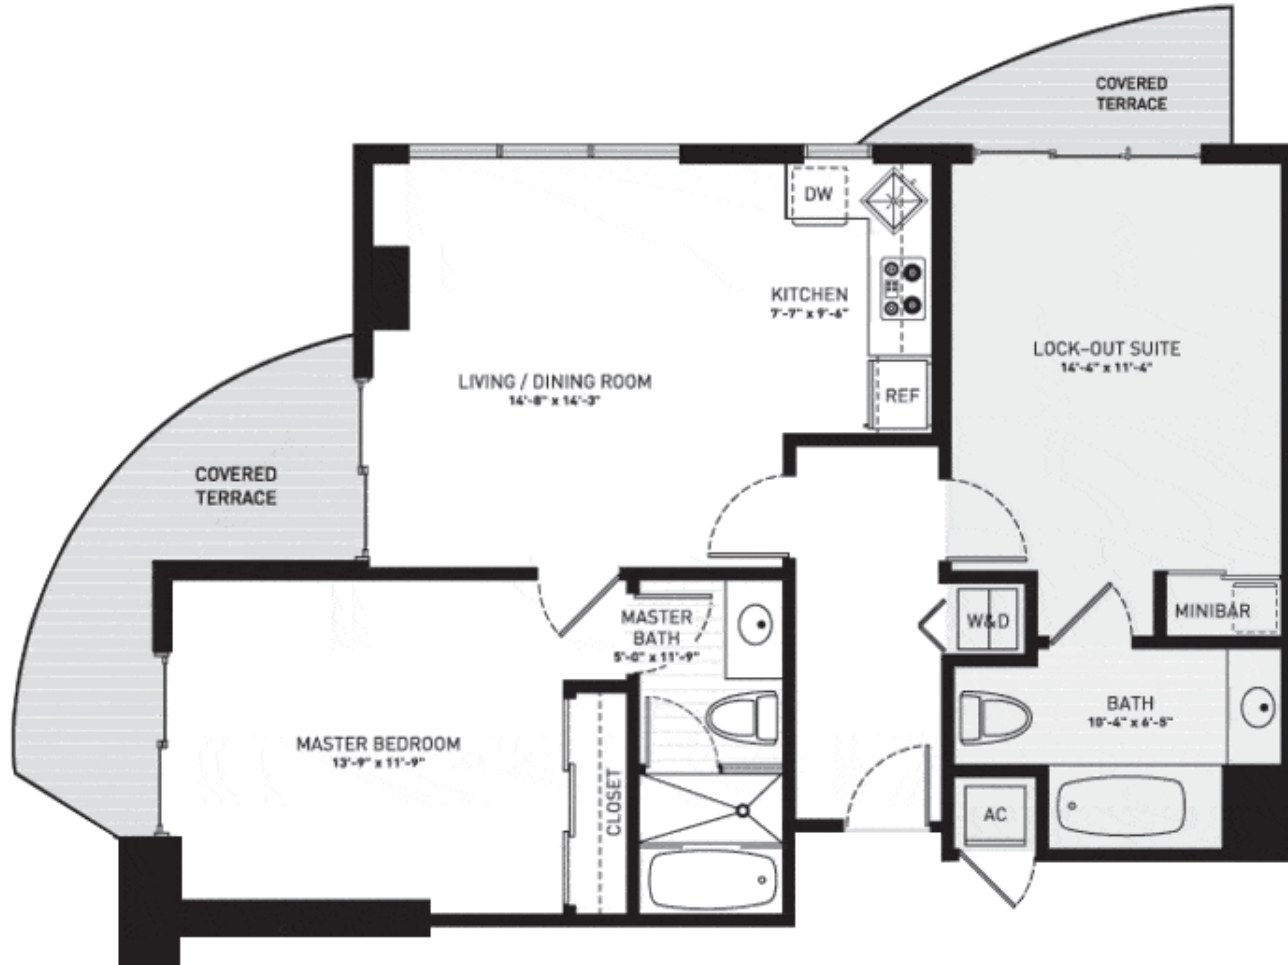

Sole on the Ocean

Sunny Isles Beach

Unit 05

2 BEDROOMS 2 BATHS

INTERIOR AREA: 908 SQ. FT. 84 M²

EXTERIOR AREA: 92 SQ. FT. 9 M²

www.MiamiResidence.com

305-751-1000