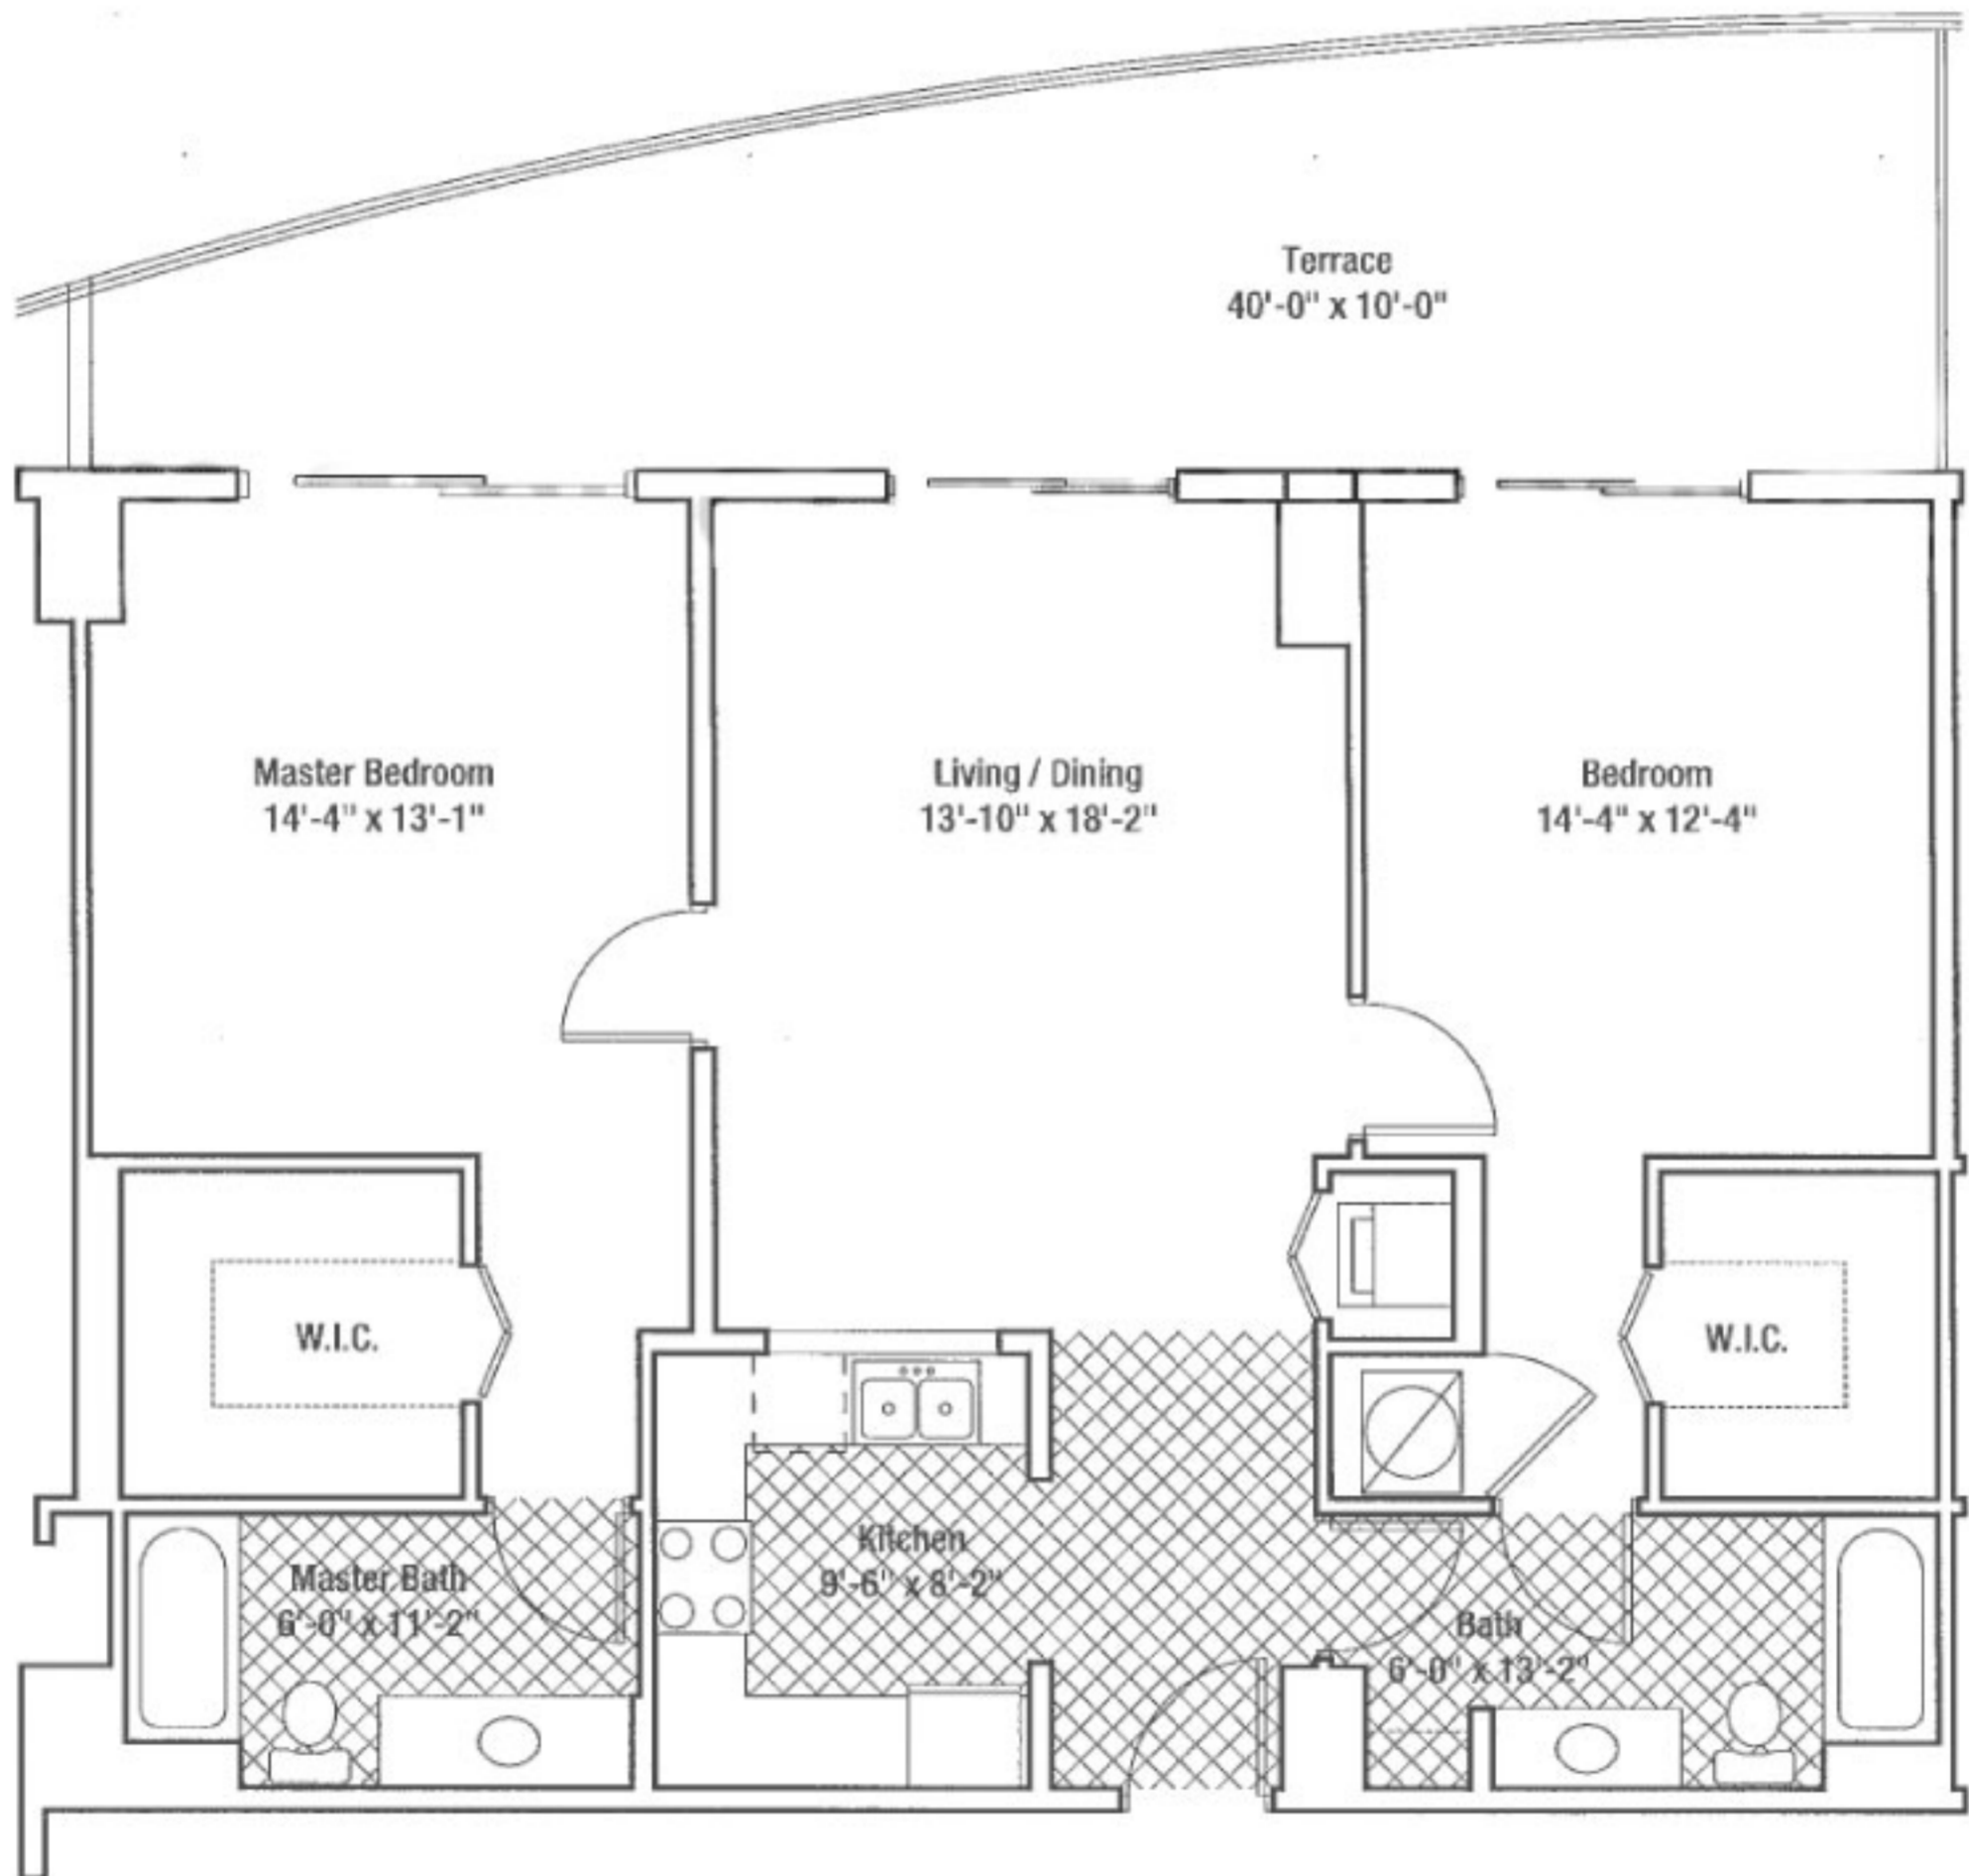

# SKYLINE

THALASSA (Sea)  
Two Bedroom

Interior	1,188 Sq. Ft.
Terrace	324 Sq. Ft.
<b>Total Residence</b>	<b>1,512 Sq. Ft.</b>