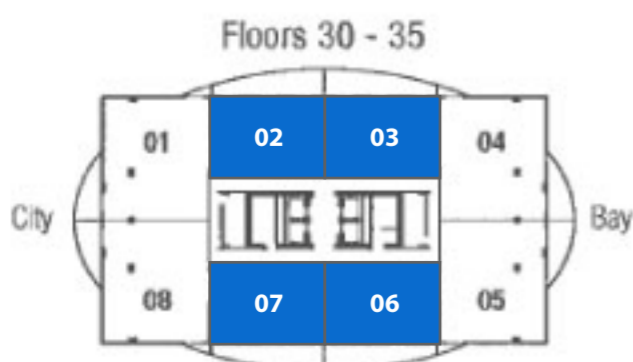

# SKYLINE

THALASSA (Sea)  
Two Bedroom

Interior	1,188 Sq. Ft.
Terrace	324 Sq. Ft.
<b>Total Residence</b>	<b>1,512 Sq. Ft.</b>