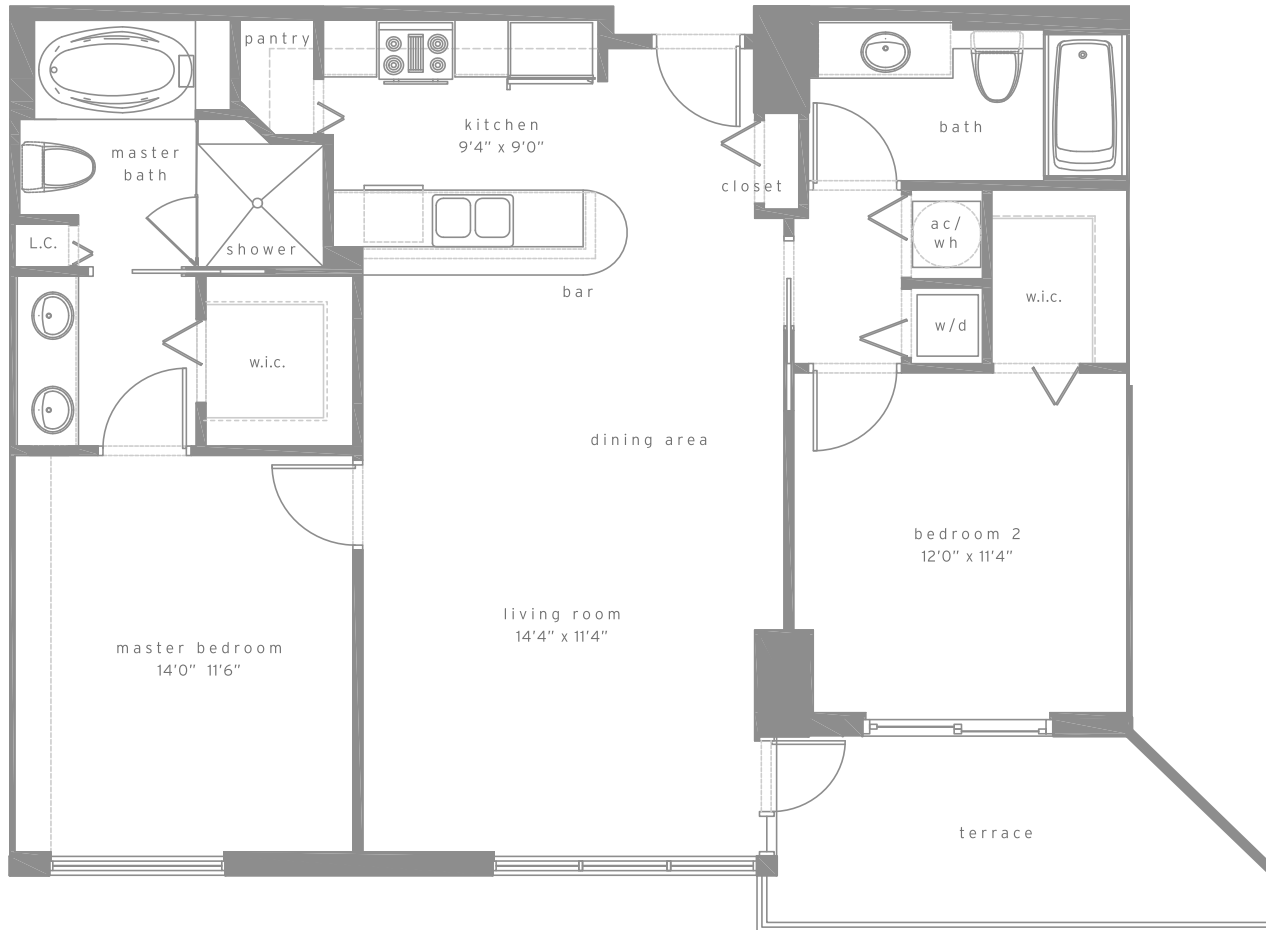

# Met 1

## Downtown Miami

## Unit 06

2 BEDROOMS 2 BATHS

INTERIOR AREA: 1005 SQ. FT. 93 M<sup>2</sup>

EXTERIOR AREA: 109 SQ. FT. 10 M<sup>2</sup>

www.MiamiResidence.com  
 305-751-1000  
**Miami Residence Realty**