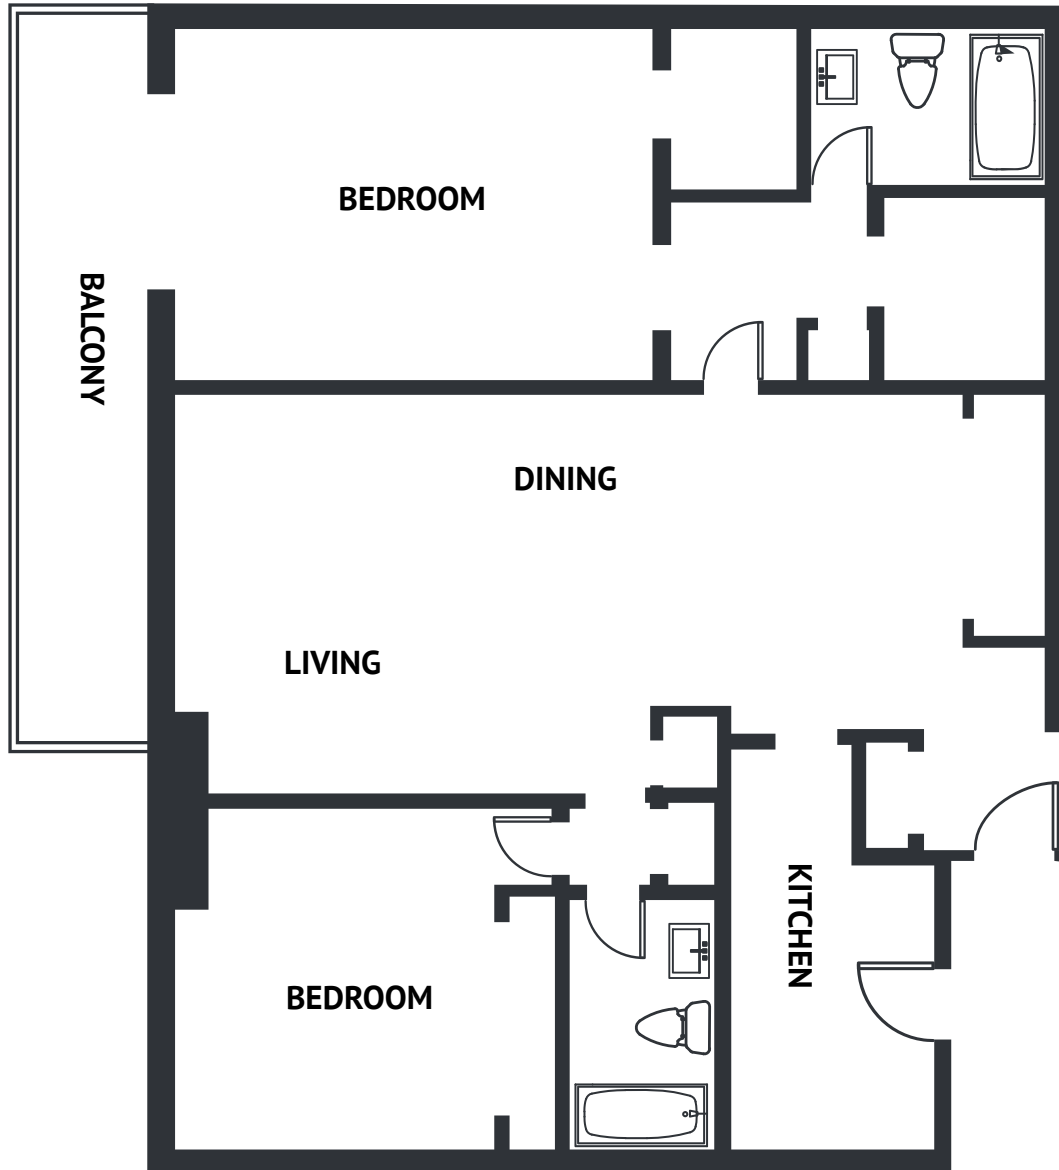

Arlen Beach

Miami Beach

15

2 BEDROOMS 2 BATHS

INTERIOR AREA: 1070 SQ. FT. 100 M²

EXTERIOR AREA: 110 SQ. FT. 10 M²

www.MiamiResidence.com

305-751-1000